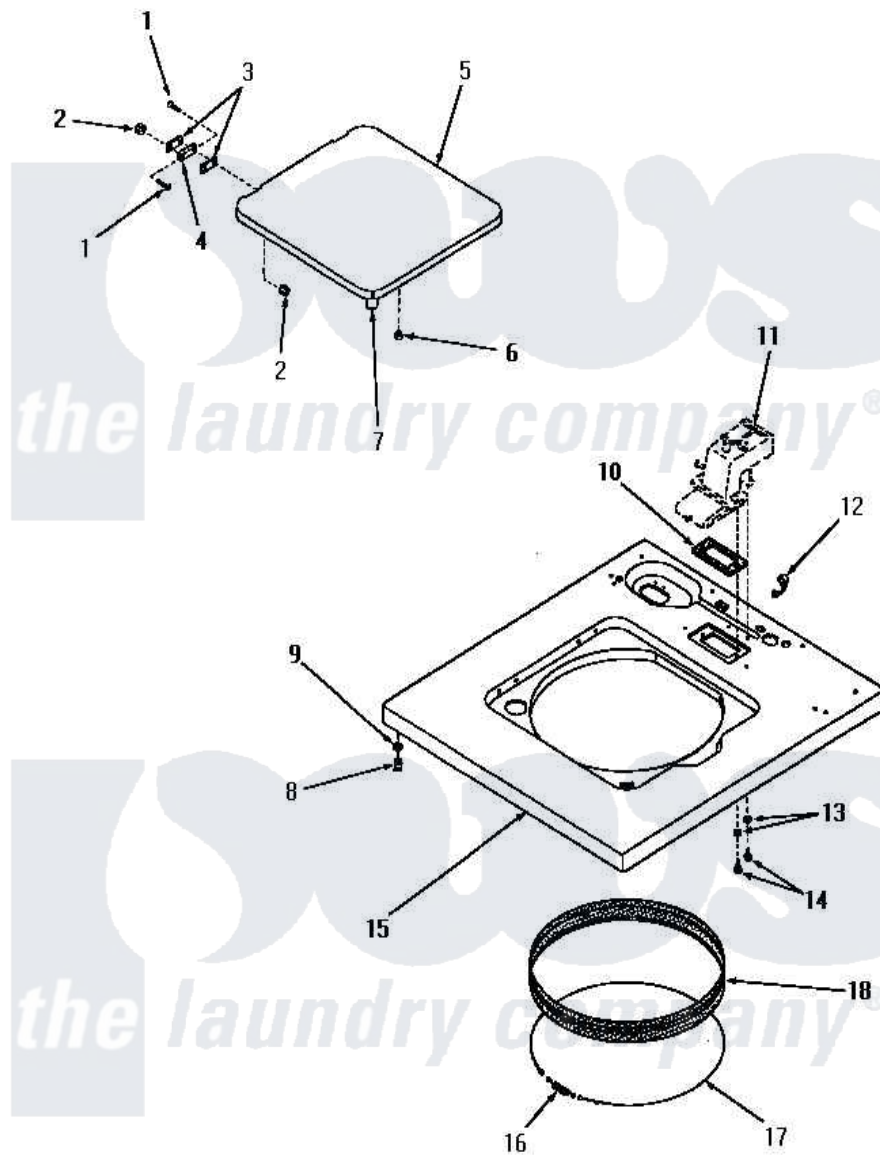

Amana DA9041 07 - CABINET TOP AND LOADING DOOR

Amana Residential Amana DA9041 Washer Parts Parts Diagram 07 - CABINET TOP AND LOADING DOOR
 Click on the part number to view part

Item	Original Part Number	Replaced By	Status	Part Description
1	22649			Screw, 8-32 X 13/32 FI
2	21752			Nut, 8-32 Hex BriLock
3	21584			Gasket
4	21583			Hinge
5	22271W		Not Available	LOADING DOOR, WHITE
"	22271A		Not Available	LOADING DOOR, AVOCADO
"	22271H		Not Available	LOADING DOOR, HARVEST GOLD
"	22271C		Not Available	LOADING DOOR, COPPERTONE
6	21176			Bumper
7	25217	R0603504		Actuator, Door Switch
8	23007		Not Available	CAGED NUT
9	24861		Not Available	LOCKWASHER, .448X.789SH
10	23255		Not Available	GASKET
11	Y00000000		Not Available	SEE NOTE WATER INLET
12	21603	211881		Grommet, Cord Part Not Used-

12	21903	211001		Gas Models Only
13	20493			Washer, 11/64 ID x 3/8 OD
14	52150	489464		Screw
15	24349A		Not Available	CABINET TOP, AVOCADO
"	25829W		Not Available	CABINET TOP, WHITE
"	24349C		Not Available	CABINET TOP, COPPERTONE
"	25829C		Not Available	CABINET TOP, COPPERTONE
"	25829H		Not Available	CABINET TOP, HARVEST GOLD
"	25829A		Not Available	CABINET TOP, AVOCADO
"	24349W		Not Available	CABINET TOP, W
"	24349H		Not Available	CABINET TOP, HARVEST GOLD
16	20791		Not Available	SPRING
17	22352		Not Available	RETAINER,WIRE
18	25277			Guard, Rim