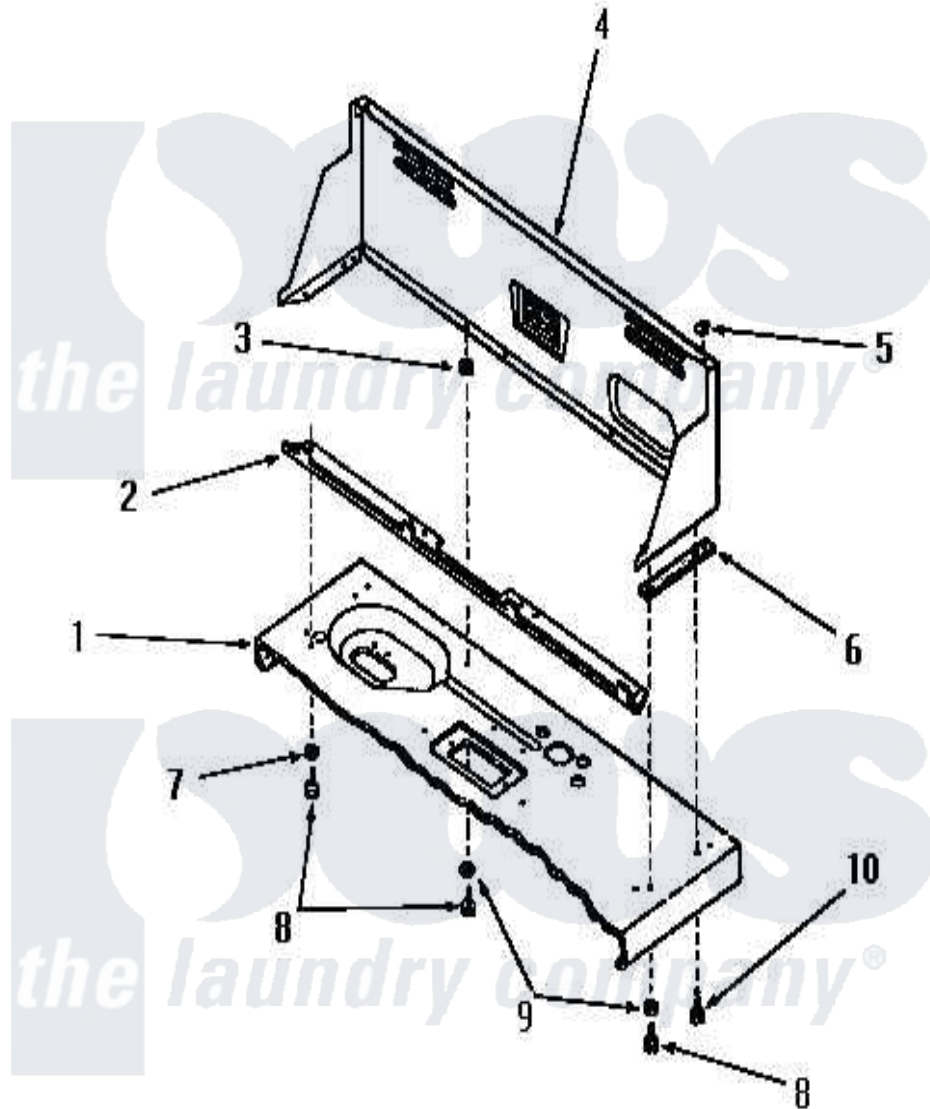

# Amana DA9041 08 - CONTROL HOOD

Amana [Residential Amana DA9041 Washer Parts](#) Parts Diagram 08 - CONTROL HOOD  
 Click on the part number to view part

Item	Original Part Number	Replaced By	Status	Part Description
1	Y00000000		Not Available	SEE NOTE CABINET TOP
2	23360		Not Available	ANGLE
3	23425		Not Available	WASHER,7/32IDX7/16ODX.
4	24330W		Not Available	CONTROL HOOD, WHITE
"	24330C		Not Available	CONTROL HOOD, COPPERTONE
"	24330H		Not Available	CONTROL HOOD, HARVEST GOLD
"	24330A		Not Available	CONTROL HOOD, AVOCADO
5	<a href="#">24522</a>			Nut, Speed-8ab-18 C1995
6	23028		Not Available	GASKET,CONTROL BOX END
7	<a href="#">20493</a>			Washer, 11/64 ID x 3/8 OD
8	52150	<a href="#">489464</a>		Screw
9	<a href="#">20493</a>			Washer, 11/64 ID x 3/8 OD
10	25724		Not Available	HEX HEAD SCREW