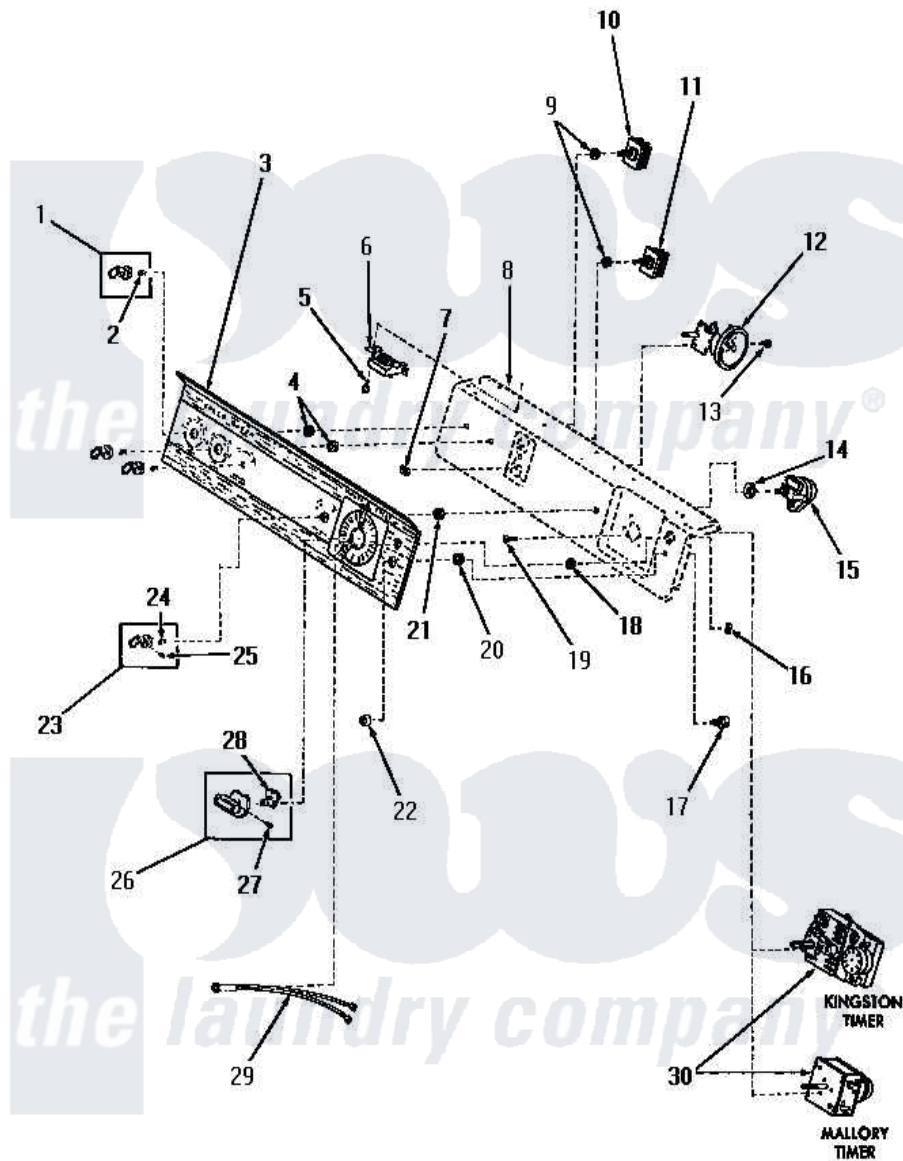

# Amana DA9041 09 - CONTROL PANEL AND CONTROLS

Amana Residential Amana DA9041 Washer Parts Parts Diagram 09 - CONTROL PANEL AND CONTROLS  
 Click on the part number to view part

Item	Original Part Number	Replaced By	Status	Part Description
1	<a href="#">24291</a>			Assembly, Knob
2	23392		Not Available	CLIP FOR 26816 KNOB
3	24503		Not Available	CONTROL PANEL
4	24391		Not Available	KNURLED NUT
5	23222	<a href="#">3177991</a>		Screw
6	21975		Not Available	BALLAST
7	<a href="#">24522</a>			Nut, Speed-8ab-18 C1995
8	Y00000000		Not Available	SEE NOTE PANEL SUPPORT PLATE
9	<a href="#">91176</a>			Lockwasher, 3/8 Intshkp
10	24392		Not Available	SWITCH TEMP
11	24431		Not Available	SPEED SWITCH
12	<a href="#">24452</a>			Switch, Pressure
13	23962	<a href="#">W10116760</a>		Screw
14	25820		Not Available	LOCKWASHER, 1/2 INT SHK
15	25054		Not Available	TIMER,SOAK
16	25042		Not Available	SPEED NUT

17	<a href="#">23401</a>		Switch
18	25043	Not Available	WASHER
19	<a href="#">70212</a>		Screw, 8-32 X 5/32 RD H
20	23400	Not Available	FERRULE
21	23406	Not Available	KNURLED NUT
22	23399	Not Available	SWITCH COLLAR
23	25049	Not Available	KNOB,CONTROL
24	23392	Not Available	CLIP FOR 26816 KNOB
25	Y22579	Not Available	SETSCREW
26	24290	Not Available	ASSY,KNOB-TIMER
27	20130	Not Available	ASSY,PULLEY
28	<a href="#">24283</a>		Indicator, Timer Knob
29	25045	Not Available	INDICATOR LIGHT
30	24813	Not Available	ASSY,TIMER & TIMER MOT