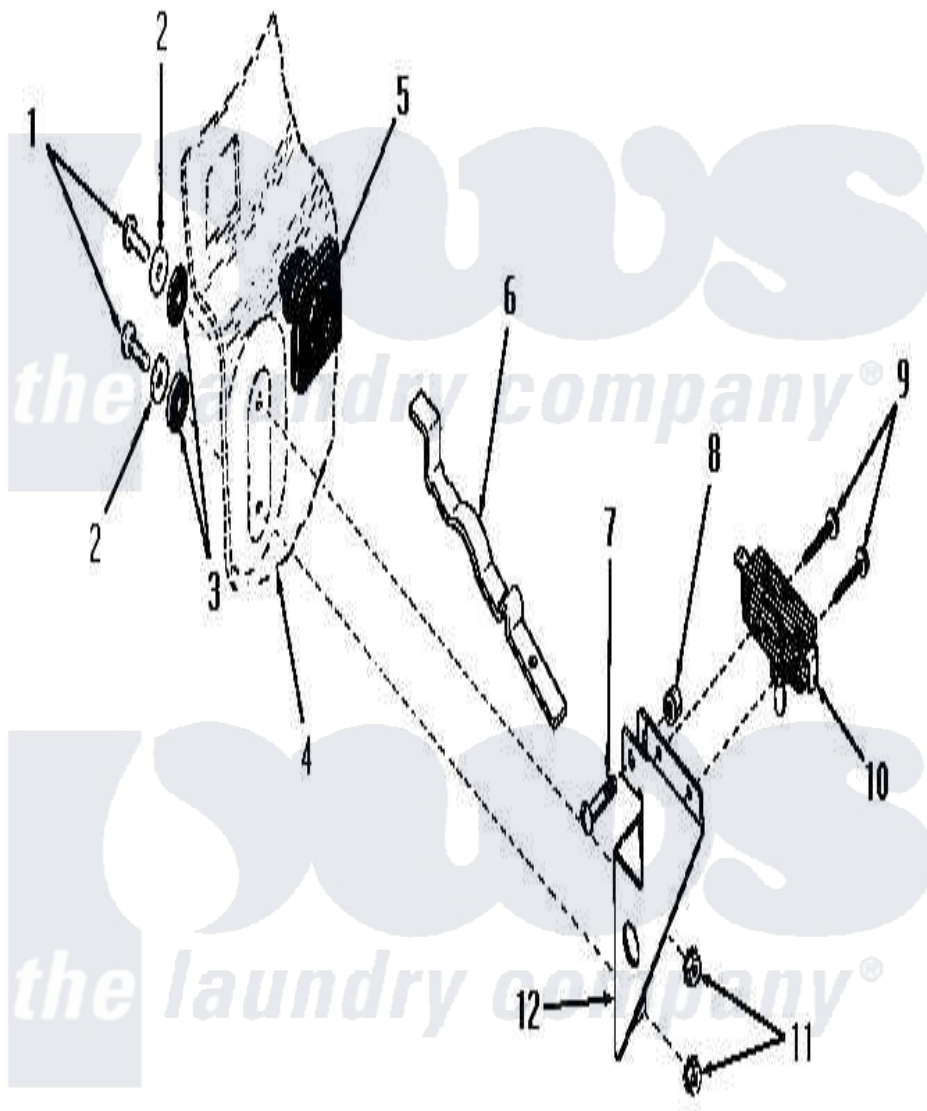

# Amana DA9041 10 - DOOR SAFETY SWITCH

Amana Residential Amana DA9041 Washer Parts Parts Diagram 10 - DOOR SAFETY SWITCH  
 Click on the part number to view part

Item	Original Part Number	Replaced By	Status	Part Description
1	<a href="#">21081</a>			Screw, 10-24 X 1/2 RD H
2	20492	<a href="#">M0270504</a>		Washer
3	02928		Not Available	WASHER
4	Y00000000		Not Available	SEE NOTE DRAIN TUB
5	<a href="#">23591</a>			Diaphragm
6	23592		Not Available	ARM
7	Y02370		Not Available	SCREW, 10-24X15/16 HEX
8	<a href="#">22001</a>			Nut, 10-24 Nylon Hex BR
9	<a href="#">51783</a>			Screw, 6b-20 X 7/8 HeX
10	23540		Not Available	SWITCH
11	23951	<a href="#">M0282009</a>		Nut
12	22783		Not Available	BRACKET