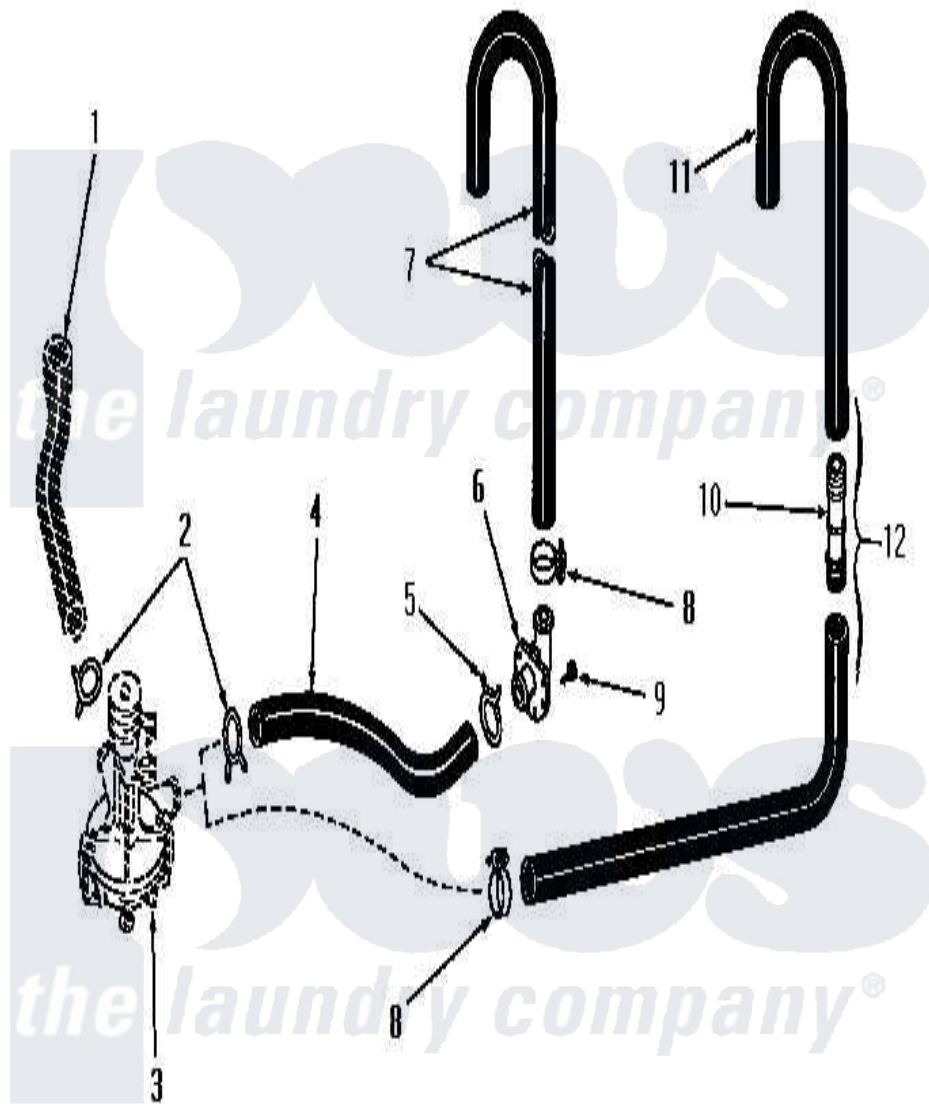

Amana DA9041 11 - DRAIN

Amana [Residential Amana DA9041 Washer Parts](#) Parts Diagram 11 - DRAIN
 Click on the part number to view part

Item	Original Part Number	Replaced By	Status	Part Description
1	Y00000000		Not Available	SEE NOTE DRAIN TUB OUTLET HOSE(3010)
2	20210		Not Available	NO LONGER AVAILABLE
3	Y00000000		Not Available	SEE NOTE PUMP ASSEMBLY
4	21254			Hose
5	Y03698		Not Available	CLAMP xREPLACE
6	23553		Not Available	ELBOW,DRAIN HOSE-PLAST
7	20240			Hose, M/F 29219
8	20211	285655		Clamp, Hose
9	51784		Not Available	SCREW,10B-16 X 1/2 HEX
10	25863	16272		Connector, Straight
11	25182		Not Available	DRAIN HOSE
12	Y00000000		Not Available	SEE NOTE DRAIN HOSE AND HOSE COUPLING -- (SEE NOTE)