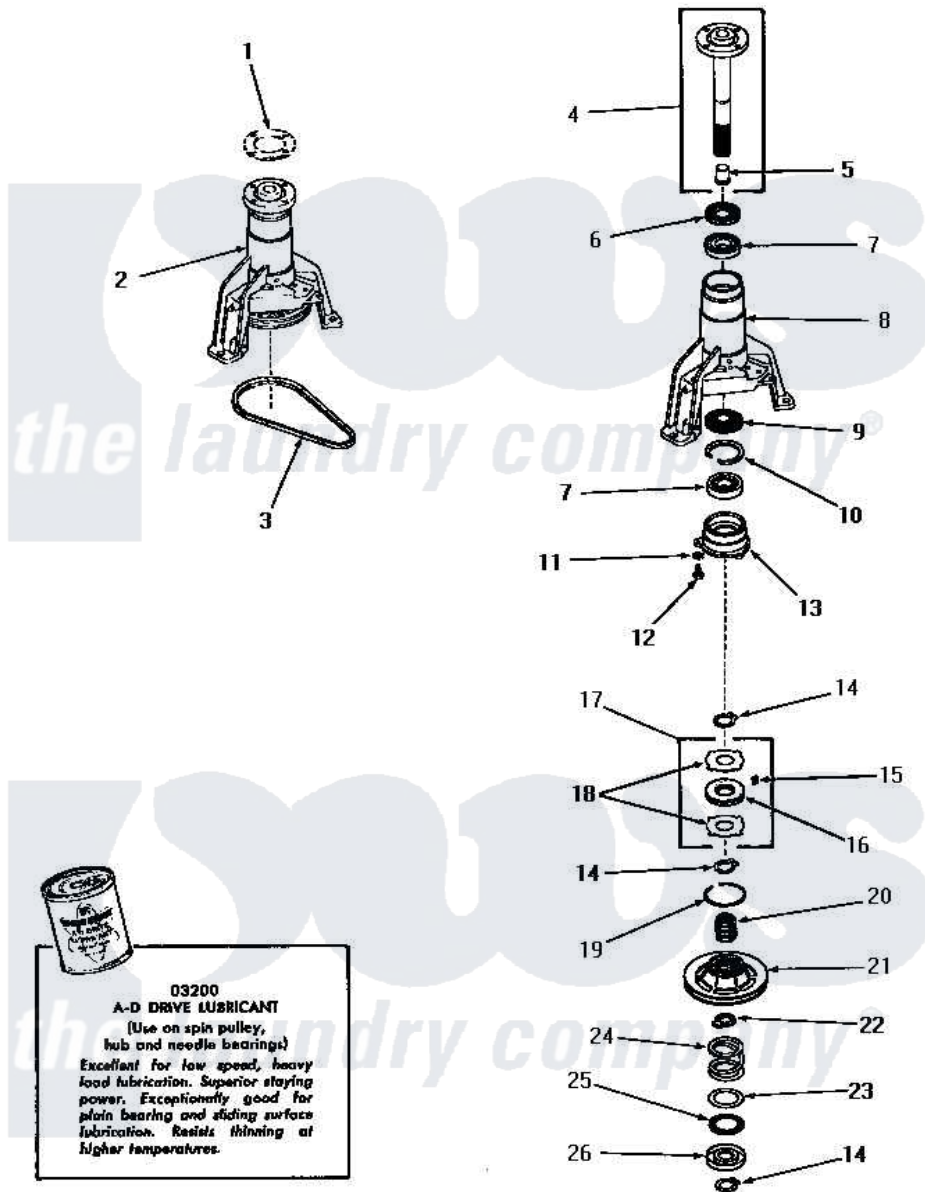

Amana DA9041 12 - MAIN BEARING ASSY

Amana [Residential Amana DA9041 Washer Parts](#) Parts Diagram 12 - MAIN BEARING ASSY
Click on the part number to view part

Item	Original Part Number	Replaced By	Status	Part Description
1	Y00000000		Not Available	SEE NOTE GASKET
2	26018			AsseMbly, Bearing Housing-M
3	23759		Not Available	BELT
4	23731			Assembly, Spin Shaft
5	25854			Bearing
6	Y21659		Not Available	SEAL
7	20012			Bearing
8	25979		Not Available	HOUSING,MAIN BEARING
9	26247			Slinger, Water
10	20084		Not Available	RING,RETAINING
11	02431			Lockwasher, 1/4 Ext Shk
12	02422			Screw, 1/4-20 X 1/2 HeX
13	23639			Retainer
14	23724			Ring, Retaining
15	24500			Clip, Spring
16	23708			Assembly, Brake Disk

17	24599		Assembly, Brake Disk
18	23637	Not Available	DISC,BRAKE
19	Y23720	Not Available	RING,SNAP
20	23634	Not Available	HUB
21	24690		Assembly, Spin Pulley
22	23635	Not Available	STOP
23	23722		Race, Bearing
24	23723		Spring
25	23721	Not Available	BEARING,NEEDLE
26	23640		Retainer
NI	03200		A-D Drive Lubricant