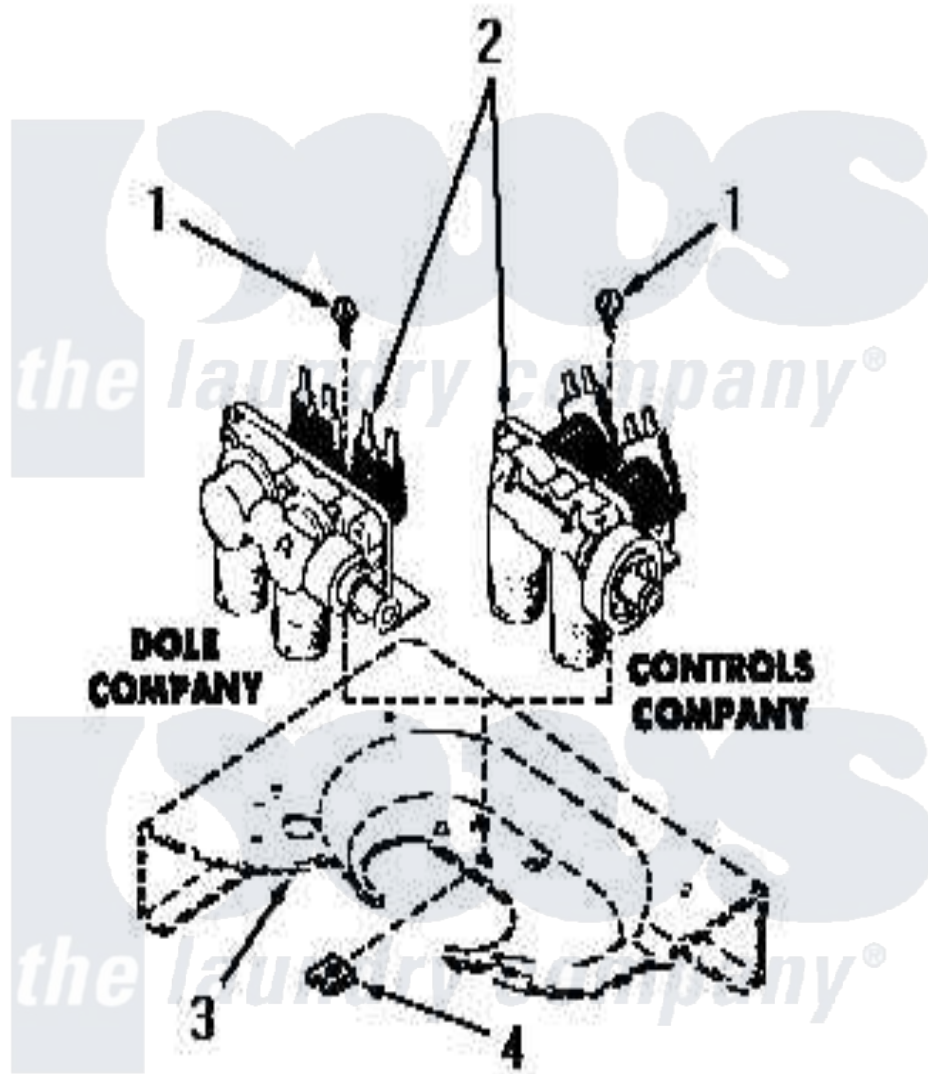

Amana DA9041 13 - MIXING VALVE

Amana [Residential Amana DA9041 Washer Parts](#) Parts Diagram 13 - MIXING VALVE
 Click on the part number to view part

Item	Original Part Number	Replaced By	Status	Part Description
1	23962	W10116760		Screw
2	25832	205613		Water Valve
3	Y00000000		Not Available	SEE NOTE CABINET TOP
4	23277		Not Available	NUT,SPEED