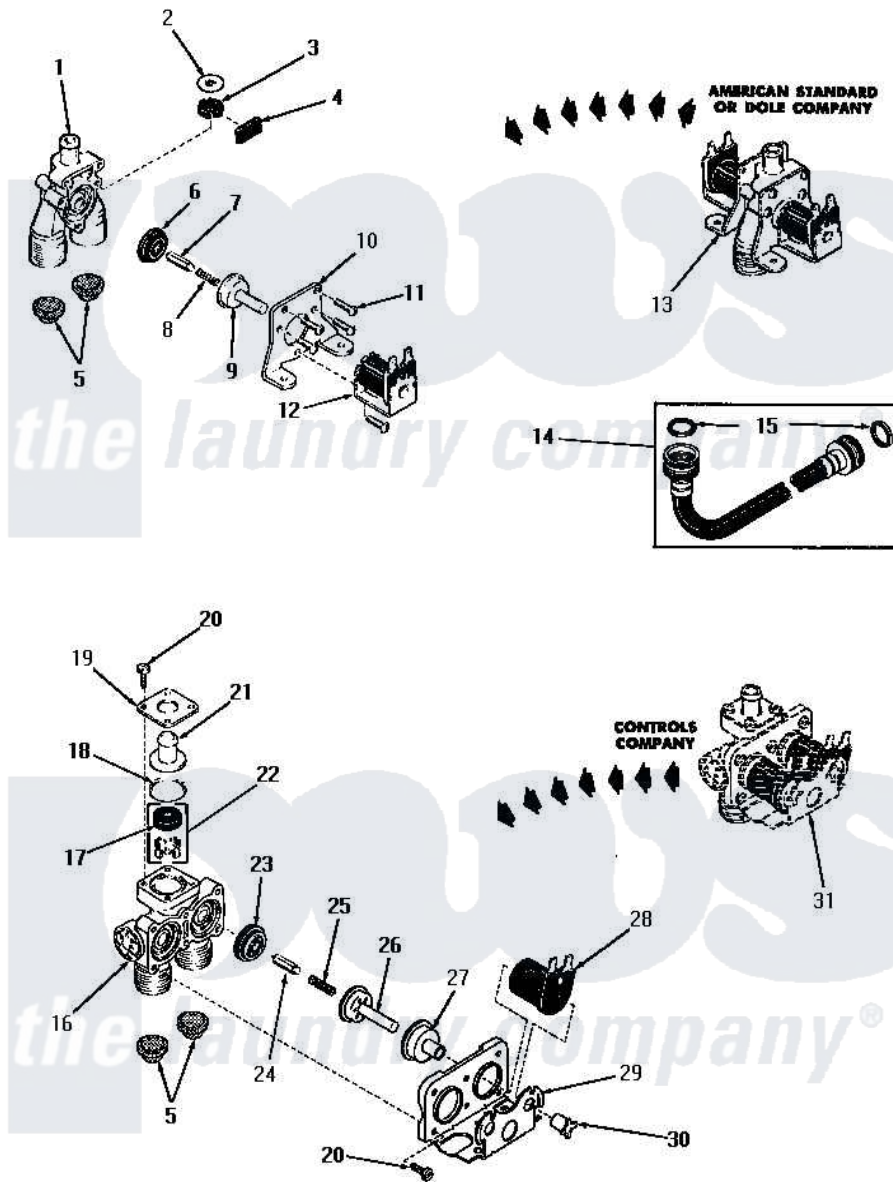

# Amana DA9041 14 - MIXING VALVE ASSEMBLIES

Amana [Residential Amana DA9041 Washer Parts](#) Parts Diagram 14 - MIXING VALVE ASSEMBLIES  
 Click on the part number to view part

Item	Original Part Number	Replaced By	Status	Part Description
1	20678		Not Available	BODY, VALVE
2	23224G		Not Available	DIFFUSER
3	21187C		Not Available	REGULATOR, FLOW
"	<a href="#">23224C</a>			Regulator, Flow
4	21561D		Not Available	PLUG
5	20181-0		Not Available	INLET SCREEN
6	23224F		Not Available	DIAPHRAGM
7	<a href="#">23224D</a>			Armature
8	23224E		Not Available	SPRING
9	23224B		Not Available	GUIDE
10	21561E		Not Available	MOUNTING BRACKET
11	21561G		Not Available	ROUND HEAD SCREW
12	21714A		Not Available	SOLENOID
13	Y00000000		Not Available	SEE NOTE MIXING VALVE ASSEMBLY
14	20241	<a href="#">EZ20241</a>		20 x 24 x 1 Filter 1 Metal Side
15	20290	<a href="#">Y013783</a>		Washer, Inlet Hose

16	24596Q	Not Available	VALVE BODY
17	Y00000000	Not Available	SEE NOTE INSTALL WITH CONCAVE SURFACE DOWN TOWARD VALVE BODY
18	24596L	Not Available	OUTLET FITTING GASKET
19	24596N	Not Available	OUTLET FITTING PLATE
20	24596P	Not Available	SCREW
21	24596M	Not Available	OUTLET FITTING
22	24596J	Not Available	REGULATOR, FLOW
"	24597J	Not Available	FLOW REGULATOR
23	24596H	Not Available	DIAPHRAGM
24	24596G	Not Available	ARMATURE
25	24596F	Not Available	SPRING
26	24596E	Not Available	GUIDE
27	24596D	Not Available	GUIDE SLEEVE
28	24596A	Not Available	SOLENOID
29	24596C	Not Available	MOUNTING BRACKET
30	24596B	Not Available	SOLENOID SLEEVE
31	Y00000000	Not Available	SEE NOTE MIXING VALVE ASSEMBLY