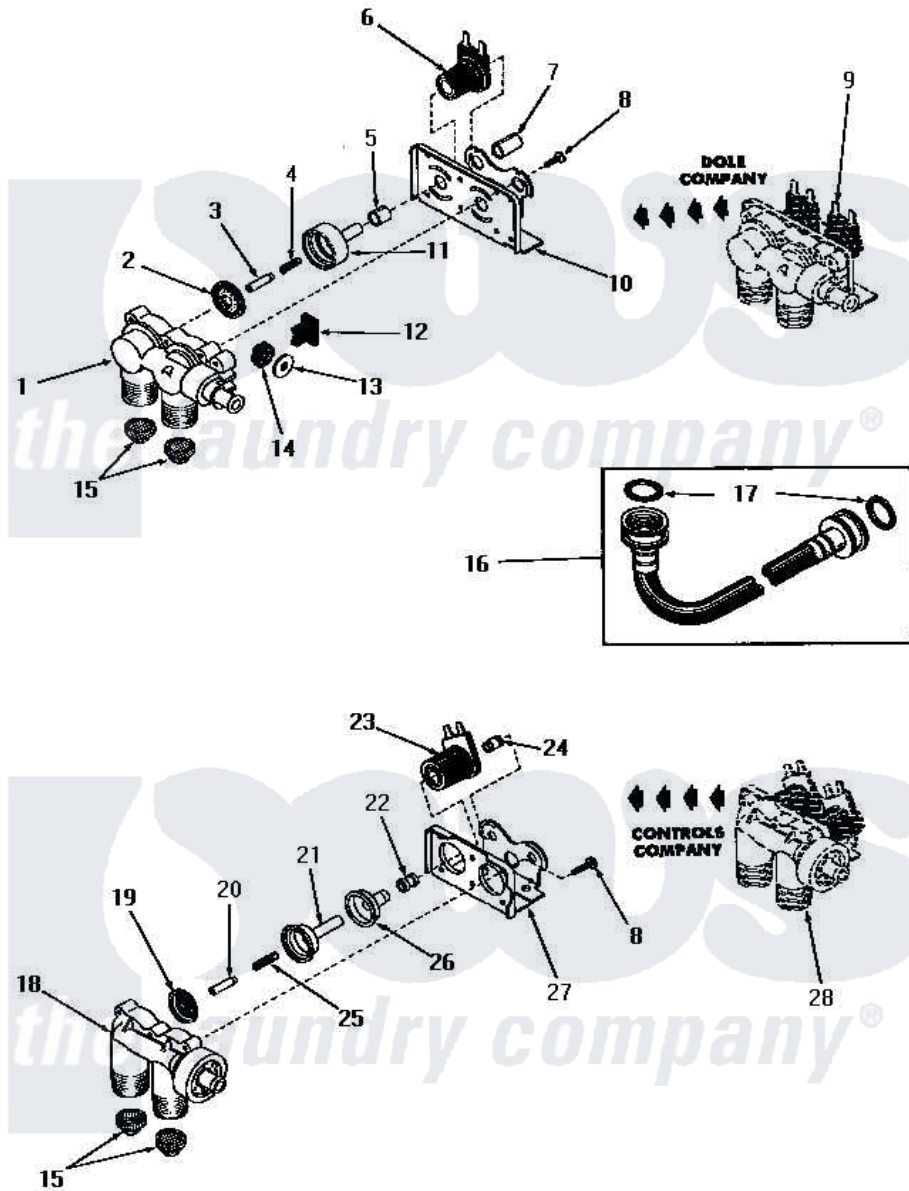

# Amana DA9041 15 - MIXING VALVE ASSEMBLIES

Amana [Residential Amana DA9041 Washer Parts](#) Parts Diagram 15 - MIXING VALVE ASSEMBLIES  
 Click on the part number to view part

Item	Original Part Number	Replaced By	Status	Part Description
1	<a href="#">24125</a>			Body, Valve
2	24134		Not Available	DIAPHRAGM
3	24132		Not Available	ARMATURE
4	24131		Not Available	SPRING
5	24129		Not Available	SLEEVE, SHORT
6	24126	<a href="#">33930</a>		Valve, Mixing
7	24128		Not Available	SLEEVE, LONG
8	25817C		Not Available	SCREW
9	Y00000000		Not Available	SEE NOTE MIXING VALVE ASSEMBLY
10	Y24127		Not Available	MOUNTING BRACKET
11	<a href="#">24130</a>			Guide, Armature
12	Y24135		Not Available	PLUG, FLOW REGULATOR
13	23224G		Not Available	DIFFUSER
14	<a href="#">23224C</a>			Regulator, Flow
"	21187C		Not Available	REGULATOR, FLOW
15	24122	<a href="#">22002960</a>		Strainer, Washer Inlet

16	20241	<a href="#">EZ20241</a>	20 x 24 x 1 Filter 1 Metal Side
17	20290	<a href="#">Y013783</a>	Washer, Inlet Hose
18	24123	Not Available	VALVE BODY
"	Y24124	Not Available	VALVE BODY
19	25817K	Not Available	DIAPHRAGM
20	25817H	Not Available	ARMATURE
21	25817F	Not Available	ARMATURE GUIDE
22	25817D	Not Available	SLEEVE ADAPTER
23	24596A	Not Available	SOLENOID
24	25817M	Not Available	SOLENOID PLUG
25	25817G	Not Available	SPRING
26	25817E	Not Available	SLEEVE, GUIDE xREPLACE
27	25817B	Not Available	MOUNTING BRACKET
28	Y00000000	Not Available	SEE NOTE MIXING VALVE ASSEMBLY