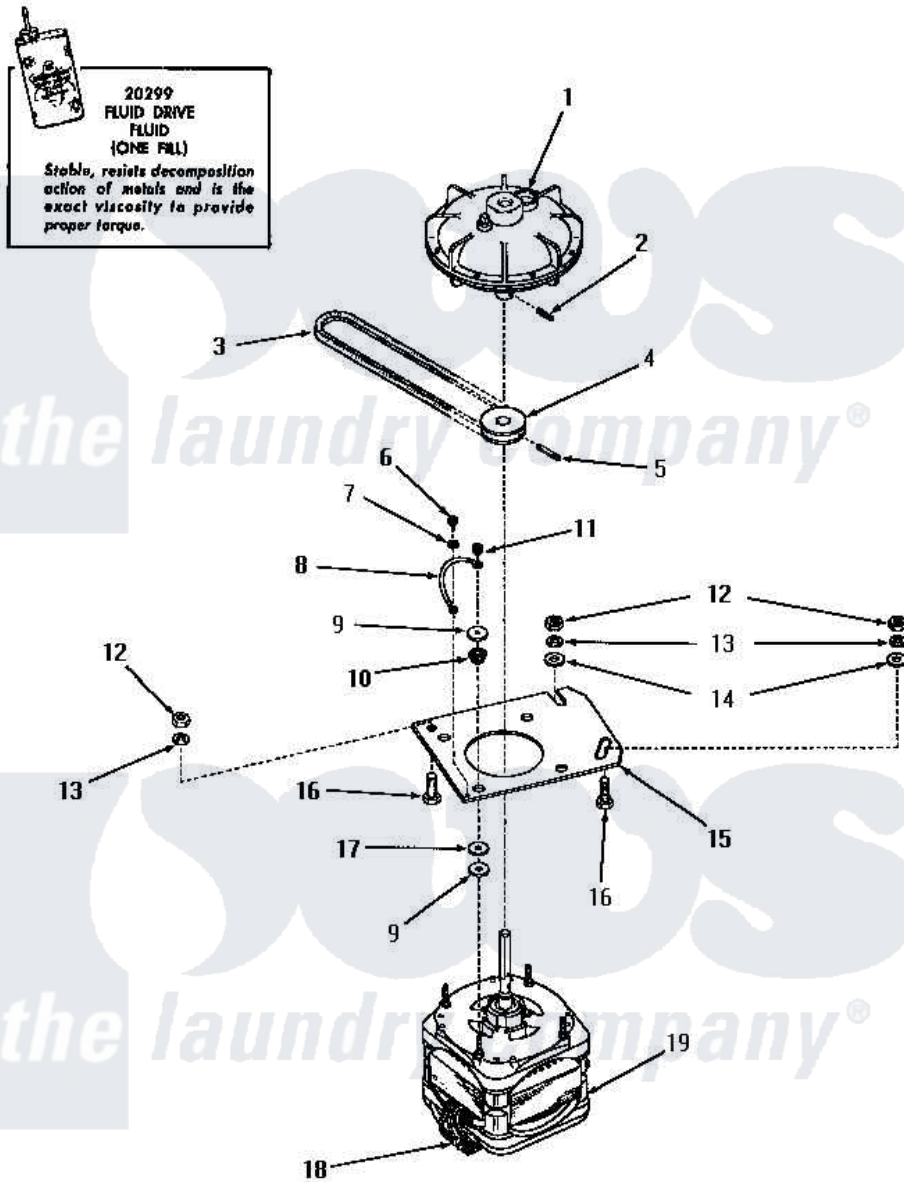

Amana DA9041 16 - MOTOR AND FLUID DRIVE

Amana [Residential Amana DA9041 Washer Parts](#) Parts Diagram 16 - MOTOR AND FLUID DRIVE
 Click on the part number to view part

Item	Original Part Number	Replaced By	Status	Part Description
1	24706			Assembly, Fluid Drive
2	24703		Not Available	PIN,ROLL
3	23759		Not Available	BELT
4	26116			Pulley, Drive
5	23750			Pin, Roll
6	20530			Screw, 10-24 x 3/8 Hex
7	21735		Not Available	LOCKWASHER,No.10 INTSHKP
8	25484		Not Available	GROUND WIRE
9	20103	M0270519		Washer
10	20102		Not Available	WASHER
11	23604			Nut, Hex 10-32 Lock
12	20274	62739		Nut, Lock
13	20277			Lockwasher, 3/8 Std X 3
14	20279			Washer, 13/32 ID x 13/16 OD
15	23769		Not Available	PLATE,MOUNTING
16	20255		Not Available	SCREW,3/8-16 X 1 HEX H

17	20104		Washer
18	24139	Not Available	SWITCH,MOTOR
19	26069		X Assembly, Motor And Pulley
NI	20299	Not Available	FLUID DRIVE FLUID-BULK