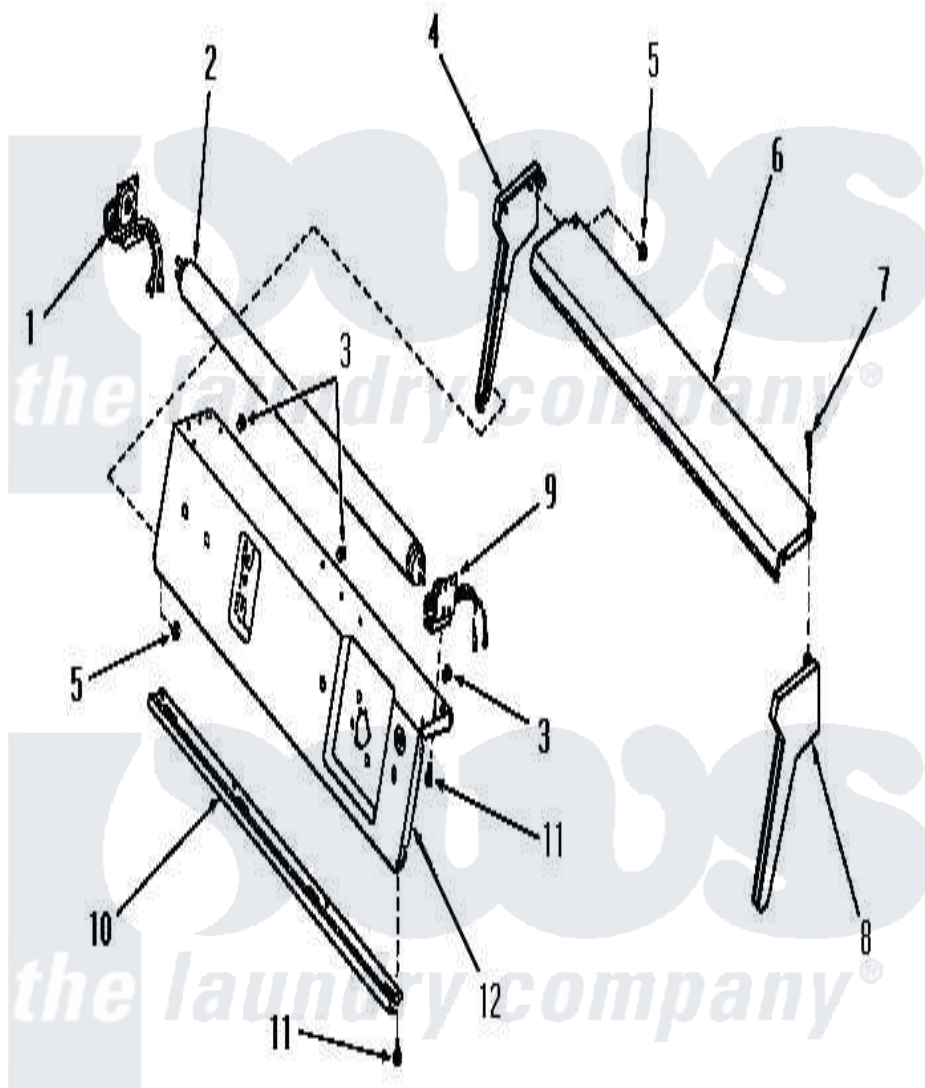

Amana DA9041 17 - PAN SUPP PLT/CTRL HOOD ENDS & FLOUR TUBE

Amana Residential Amana DA9041 Washer Parts Parts Diagram 17 - PAN SUPP PLT/CTRL HOOD ENDS & FLOUR TUBE

[Click on the part number to view part](#)

Item	Original Part Number	Replaced By	Status	Part Description
1	23398		Not Available	FLUORESCENT TUBE HOLDER, LEFT
2	24442		Not Available	No Longer Available
3	21176			Bumper
4	23367		Not Available	WIRING DIAGRAM
5	23409		Not Available	NUT
6	23383		Not Available	CONTROL HOOD TOP
7	25232		Not Available	SCREW,8AB-18X7/8 OVAL
8	23368	25190SPQ		Hood End
9	23397		Not Available	FLUORESCENT TUBE HOLDER, RIGHT
10	23390		Not Available	PANEL TRIM
11	23222	3177991		Screw
12	Y24329		Not Available	PANEL SUPPORT PLATE