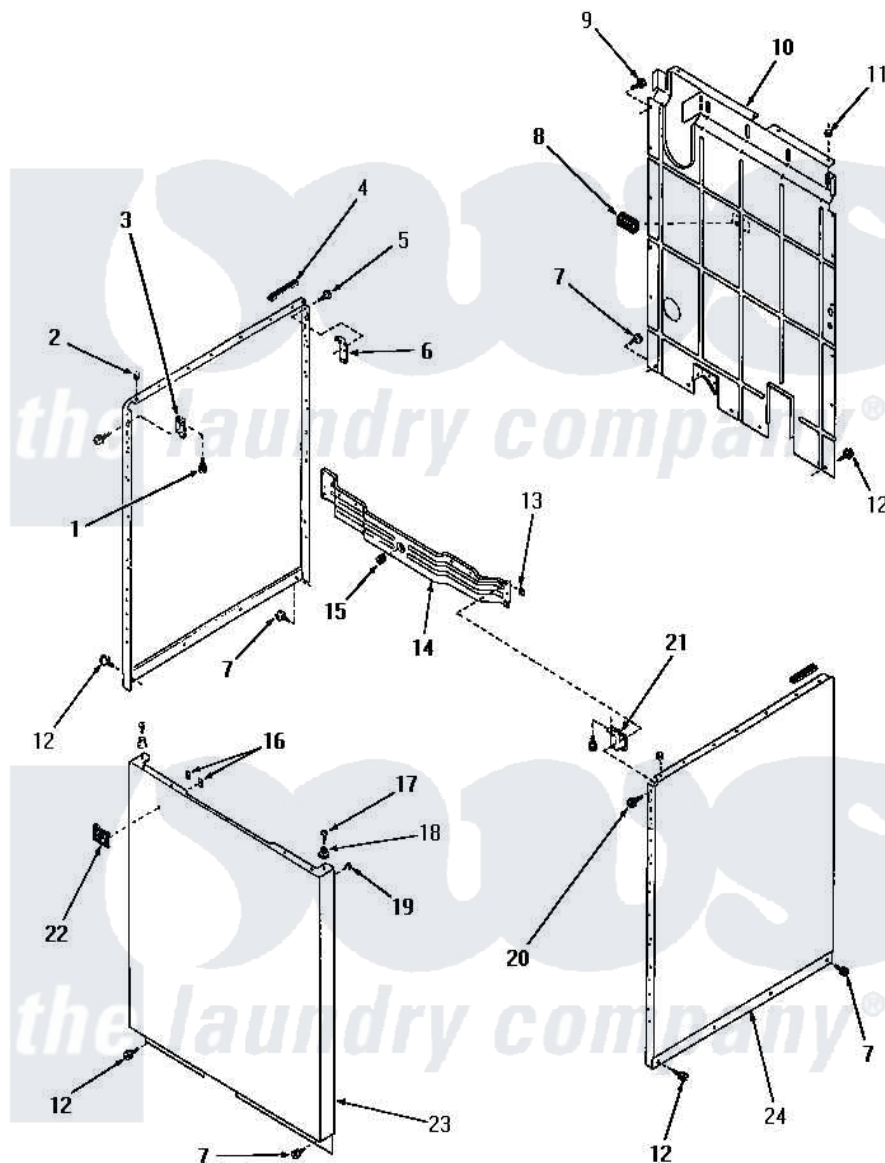

# Amana DA9041 18 - PANELS

Amana Residential Amana DA9041 Washer Parts Parts Diagram 18 - PANELS  
 Click on the part number to view part

Item	Original Part Number	Replaced By	Status	Part Description
1	<a href="#">23008</a>			Screw, 10-24 X 3/4 Sems
2	<a href="#">21176</a>			Bumper
3	22847		Not Available	BRACKET
"	26691		Not Available	BRACKET,HOLD DOWN-L.H.
4	<a href="#">80312</a>			Bumper Pad
5	51784		Not Available	SCREW,10B-16 X 1/2 HEX
6	<a href="#">52487</a>			Lug, Hold-Down
7	26415	<a href="#">27001200</a>		Screw
8	23257		Not Available	PAD,BUMPER
9	26592		Not Available	HEX HEAD SCREW
10	24342GR		Not Available	REAR PANEL, GRAY
11	<a href="#">20387</a>			Bumper
12	26592		Not Available	HEX HEAD SCREW
13	<a href="#">21747</a>			Nut, Speed
"	25987		Not Available	NUT,SPEED
14	21262		Not Available	CROSS BRACE, FRONT

15	<a href="#">25959</a>		Grommet
16	22161	Not Available	CLIP
17	Q6535	Not Available	SCREW,10B-16 X 3/4 ROU
18	23020	Not Available	MOUNT,PANEL
19	<a href="#">20387</a>		Bumper
20	<a href="#">03814</a>		Screw, 10-24 X 1/2 Roun
"	51784	Not Available	SCREW,10B-16 X 1/2 HEX
21	22846	Not Available	BRACKET
"	26690	Not Available	BRACKET,HOLD DOWN-R.H.
22	22086	Not Available	MONOGRAM
23	24687A	Not Available	FRONT PANEL, AVOCADO
"	24687W	Not Available	FRONT PANEL, WHITE
"	24687H	Not Available	FRONT PANEL, HARVEST GOLD
"	24687C	Not Available	FRONT PANEL, COPPERTONE
24	24336W	Not Available	xREPLACE
"	24336A	Not Available	SIDE PANEL, RIGHT OR LEFT, AVO
"	24336H	Not Available	SIDE PANEL, RIGHT OR LEFT, HAR
"	24336C	Not Available	SIDE PANEL, RIGHT OR LEFT, COP