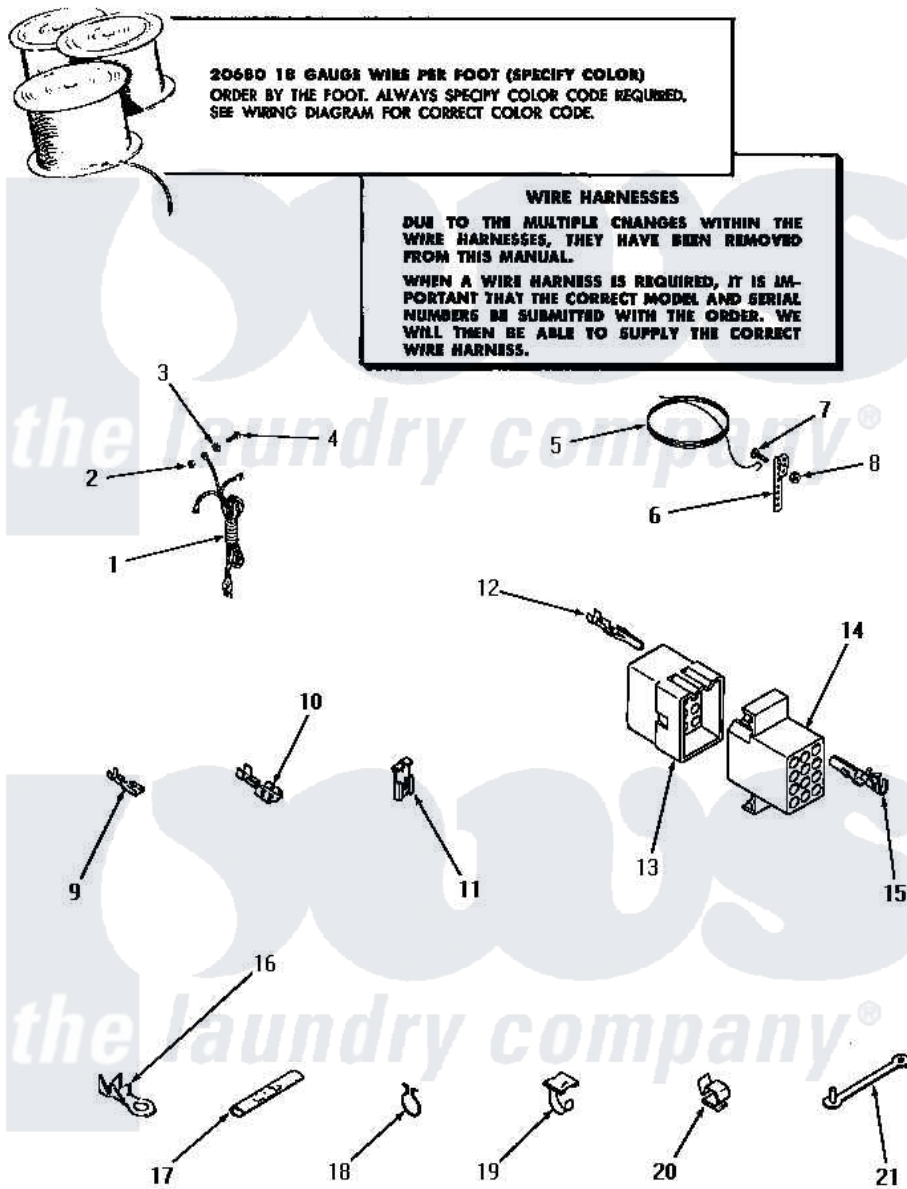

# Amana DA9041 19 - POWER CORD, WIRE AND TERMINALS

Amana [Residential Amana DA9041 Washer Parts](#) Parts Diagram 19 - POWER CORD, WIRE AND TERMINALS  
Click on the part number to view part

Item	Original Part Number	Replaced By	Status	Part Description
1	22660		Not Available	POWER CORD AND PLUG
2	03673		Not Available	NUT
3	<a href="#">03815</a>			Lockwasher, No.10 Ext Shk
4	<a href="#">20267</a>			Screw, 10-24 X 3/8 Round
5	Y21429		Not Available	GROUND WIRE
6	21430		Not Available	STRAP,GROUND
7	21431		Not Available	ROUND HEAD SCREW
8	Y20276		Not Available	NUT
9	<a href="#">00112</a>			Terminal, Spade-3/16 Fe
10	Y00119		Not Available	SPADE TERMINAL(18 GAUGE) (1/4 INCH-(1) 18 GAUGE WIRE)
11	<a href="#">Y00120</a>			Terminal, Flag-1/4 Fema
12	<a href="#">Y00116</a>			Terminal, Pin-Male
13	<a href="#">23041</a>			Plug, 6 Circuit
"	<a href="#">23040</a>			Plug-3 Circuit
"	<a href="#">23033</a>			Plug, 9 Circuit

"	23035	Not Available	PLUG,12 CIRCUIT
"	<a href="#">23037</a>		Plug, 15 Circuit
14	23038	Not Available	RECEPTACLE,15 CIRCUIT
"	<a href="#">23036</a>		Receptacle, 12 Circuit
"	23039	<a href="#">697780</a>	Receptacle,
"	23042	Not Available	RECEPTACLE
"	Y23034	<a href="#">26163</a>	Receptacle, 9 Circuit
15	Y00117	<a href="#">5011-XX</a>	093 Female Socket
16	<a href="#">00110</a>		No.10 18 Gauge Wire
17	21091	Not Available	CONNECTOR TWO 1/4 INCH MALE
18	<a href="#">51291</a>		Clip, Wire
19	21793	Not Available	CABLE CLIP
20	<a href="#">21036</a>		Clip, Cable
21	22837	Not Available	STRAP,WIRE