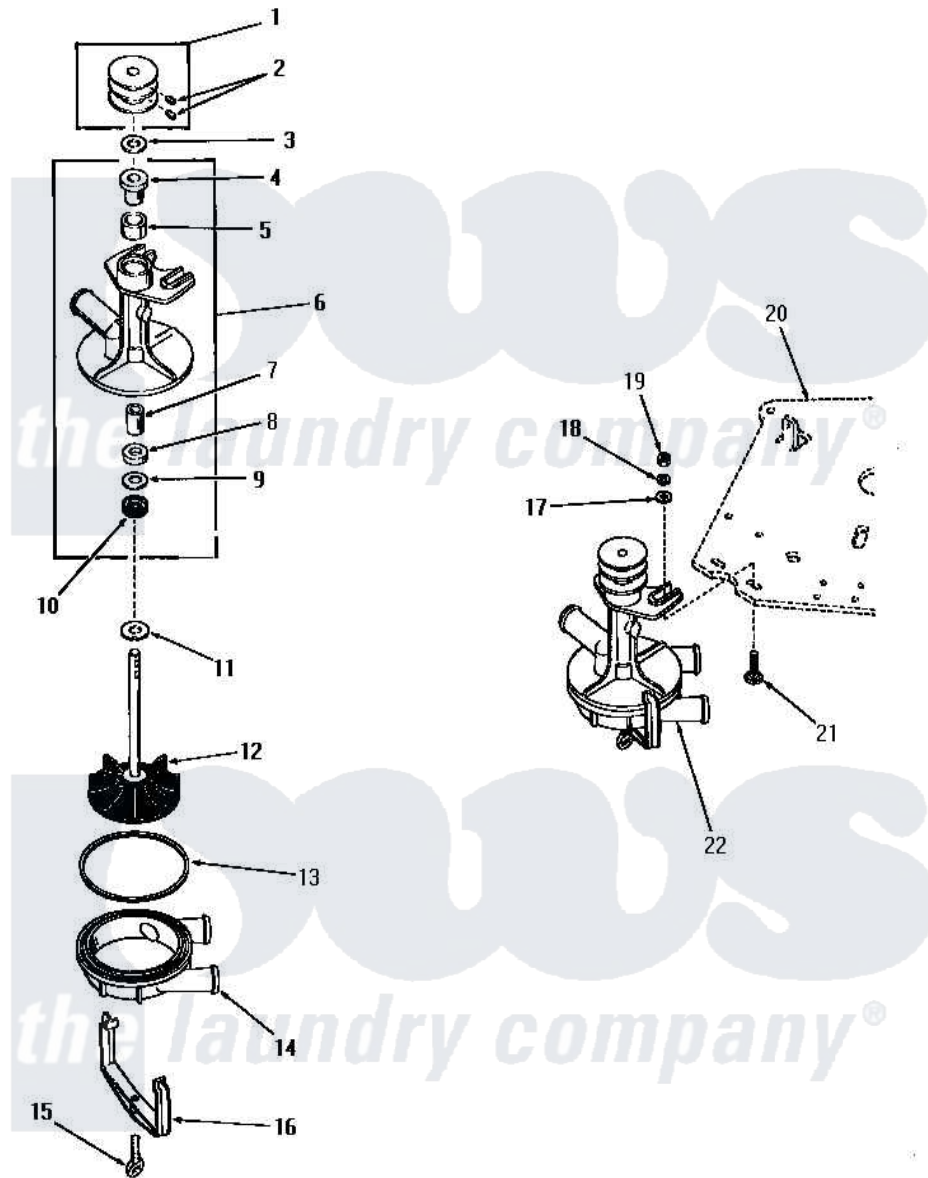

Amana DA9041 20 - PUMP ASSEMBLIES

Amana Residential Amana DA9041 Washer Parts Parts Diagram 20 - PUMP ASSEMBLIES
 Click on the part number to view part

Item	Original Part Number	Replaced By	Status	Part Description
1	23902		Not Available	ASSY,PULLEY
2	23960		Not Available	SCREW,1/4-20 X5/16 HEX
3	23897		Not Available	WASHER,.566IDX1.00ODX1
4	23882		Not Available	BEARING
5	26478			Wick
6	23901		Not Available	ASSY,PUMP BODY
7	23883		Not Available	BEARING
8	23885		Not Available	WASHER,8/16IDX1.00ODX.
9	23887		Not Available	WASHER,37/64IDX63/64OD
10	23900			Seal
11	23886		Not Available	WASHER,.578IDX1.25ODX1
12	23898			Assembly, Impeller
13	23892		Not Available	GASKET
14	23877		Not Available	BOTTOM,PUMP
15	20161			Screw, 5/16-18 X 1-1/16
16	23879			Clamp, Pump

17	20176		Washer, .2656 ID x 9/16 OD
18	03189		LoCkwasher, 1/4 Std-C P
19	20275	27001225	Nut, Jam Mid Lock 1/4-20
20	Y00000000	Not Available	SEE NOTE MOUNTING PLATE
21	24390		Bolt
22	23907	Not Available	ASSY,PUMP