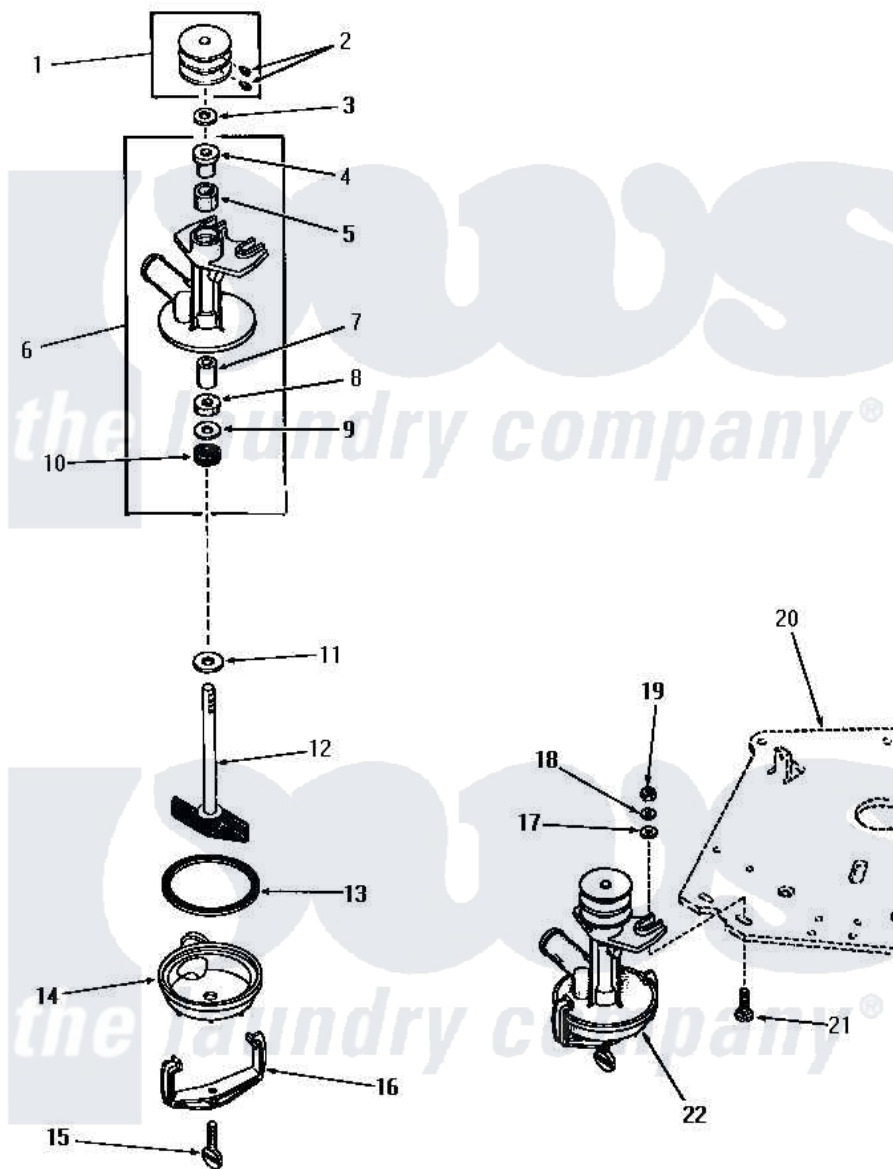

Amana DA9041 21 - PUMP ASSY

Amana [Residential Amana DA9041 Washer Parts](#) Parts Diagram 21 - PUMP ASSY
 Click on the part number to view part

Item	Original Part Number	Replaced By	Status	Part Description
1	23770		Not Available	ASSY,PULLEY
2	02771			Screw, 1/4-20 x 3/8 Hex S
3	20098			Washer, .440idx7/8odx1/
4	20072			Bearing
5	26479			Wick
6	20763		Not Available	PUMP BODY
7	20071			Bearing
8	20094			Packing Material
9	20093			Washer, 29/64 ID x 63/64 OD
10	20095			Seal
11	20099			Washer, .440idx1.125odx
12	04372		Not Available	ASSY,IMPELLER
13	20097		Not Available	GASKET
14	04316		Not Available	BOTTOM,PUMP
15	20161			Screw, 5/16-18 X 1-1/16
16	20066			Clamp, Pump

17	20176		Washer, .2656 ID x 9/16 OD
18	03189		LoCkwasher, 1/4 Std-C P
19	20275	27001225	Nut, Jam Mid Lock 1/4-20
20	Y00000000	Not Available	SEE NOTE MOUNTING PLATE
21	24390		Bolt
22	25178	Not Available	ASSY,PUMP