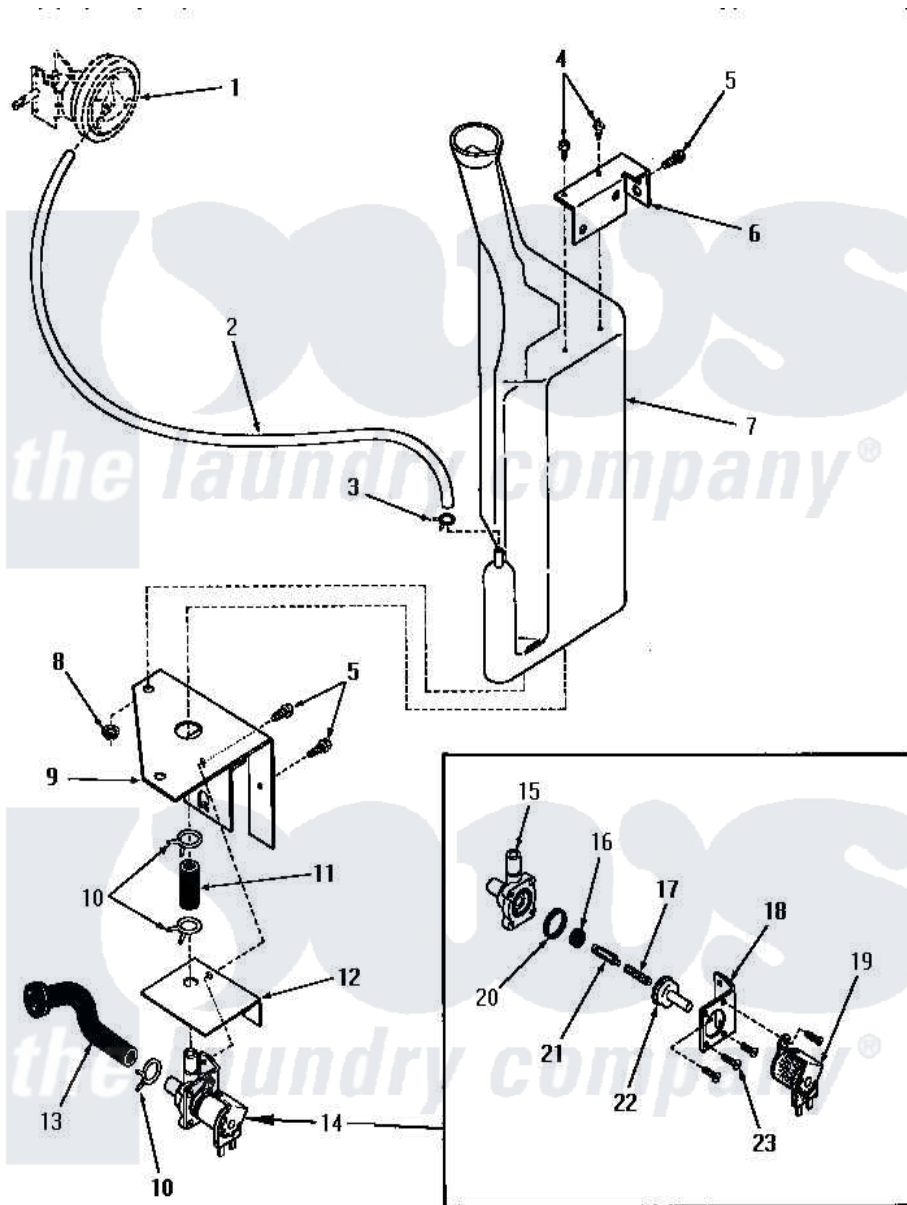

# Amana DA9041 22 - RESERVOIR & DRAIN VALVE

Amana [Residential Amana DA9041 Washer Parts](#) Parts Diagram 22 - RESERVOIR & DRAIN VALVE  
 Click on the part number to view part

Item	Original Part Number	Replaced By	Status	Part Description
1	Y00000000		Not Available	SEE NOTE PRESSURE SWITCH
2	24444		Not Available	NO LONGER AVAILABLE
3	Y22294	<a href="#">596669</a>		Clamp, Manifold
4	52150	<a href="#">489464</a>		Screw
5	51784		Not Available	SCREW,10B-16 X 1/2 HEX
6	24394		Not Available	UPPER BRACKET
7	24430		Not Available	RESERVOIR
8	24441		Not Available	WIRING DIAGRAM
9	24393		Not Available	LOWER BRACKET
10	80479		Not Available	HOSE CLAMP
11	24440		Not Available	CODE J
12	25044		Not Available	SOLENOID SHIELD
13	24437		Not Available	HOSE
14	24438	<a href="#">68136-47</a>		Shelf Trim
15	24438G		Not Available	BODY
16	24438F		Not Available	SEAL

17	24438C	Not Available	SPRING
18	24438H	Not Available	MOUNTING BRACKET
19	24438A	Not Available	SOLENOID
20	24438E	Not Available	GASKET
21	24438D	Not Available	ARMATURE
22	24438B	Not Available	GUIDE,ARMATURE
23	21561G	Not Available	ROUND HEAD SCREW