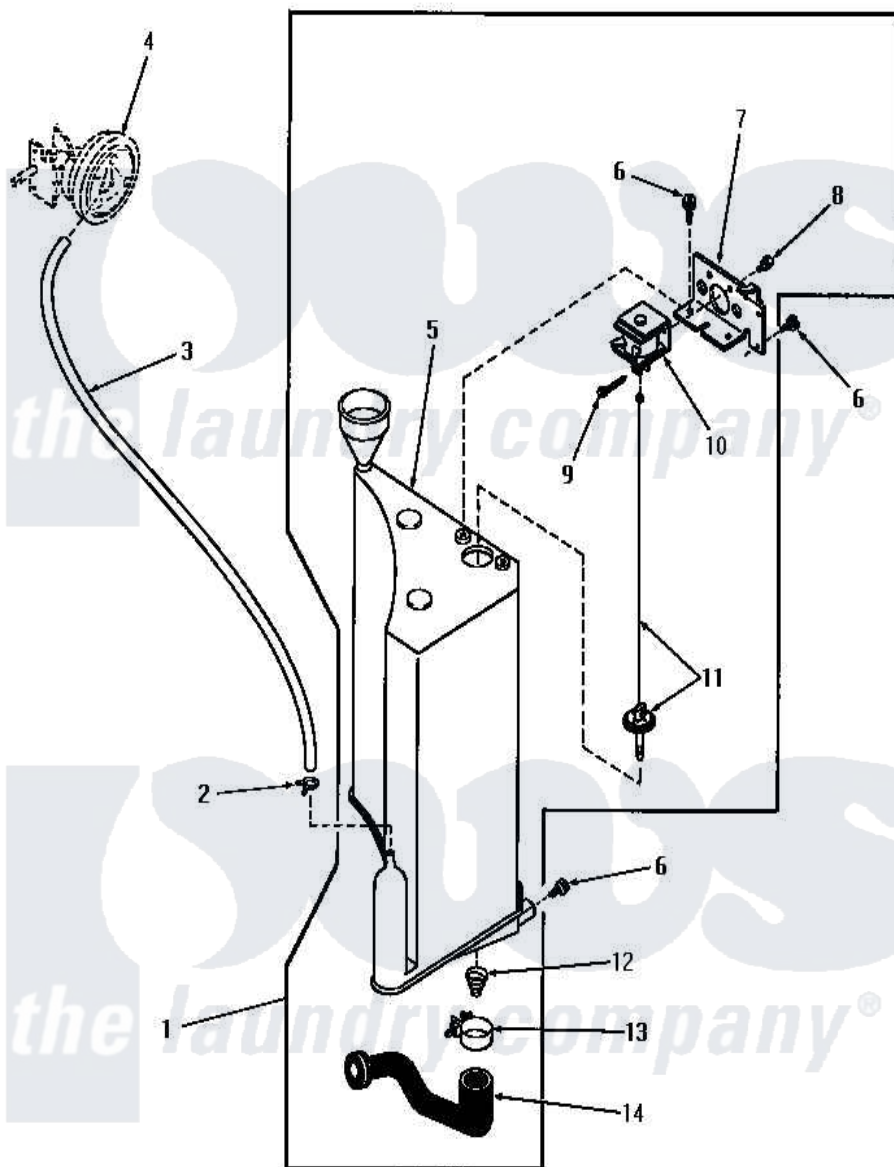

# Amana DA9041 23 - RESERVOIR & DRAIN VALVE

Amana [Residential Amana DA9041 Washer Parts](#) Parts Diagram 23 - RESERVOIR & DRAIN VALVE  
 Click on the part number to view part

Item	Original Part Number	Replaced By	Status	Part Description
1	<a href="#">26003</a>			Assembly, Pressure Tank-Com
2	Y22294	<a href="#">596669</a>		Clamp, Manifold
3	24444		Not Available	NO LONGER AVAILABLE
4	Y00000000		Not Available	SEE NOTE PRESSURE SWITCH
5	25993		Not Available	RESERVOIR
6	51784		Not Available	SCREW, 10B-16 X 1/2 HEX
7	Y26000		Not Available	BRACKET
8	<a href="#">Y03950</a>			Screw, 10-32 x 5/16 Sems
9	<a href="#">20248</a>			Pin, Cotter
10	25999		Not Available	SOLENOID, DRAIN VALVE
11	<a href="#">26244</a>			Assembly, Plunger-Drain Val
12	25997		Not Available	SPRING, DRAIN VALVE
13	20824		Not Available	HOSE CLAMP
14	<a href="#">25998</a>			Hose, Drain-Pressure Ta