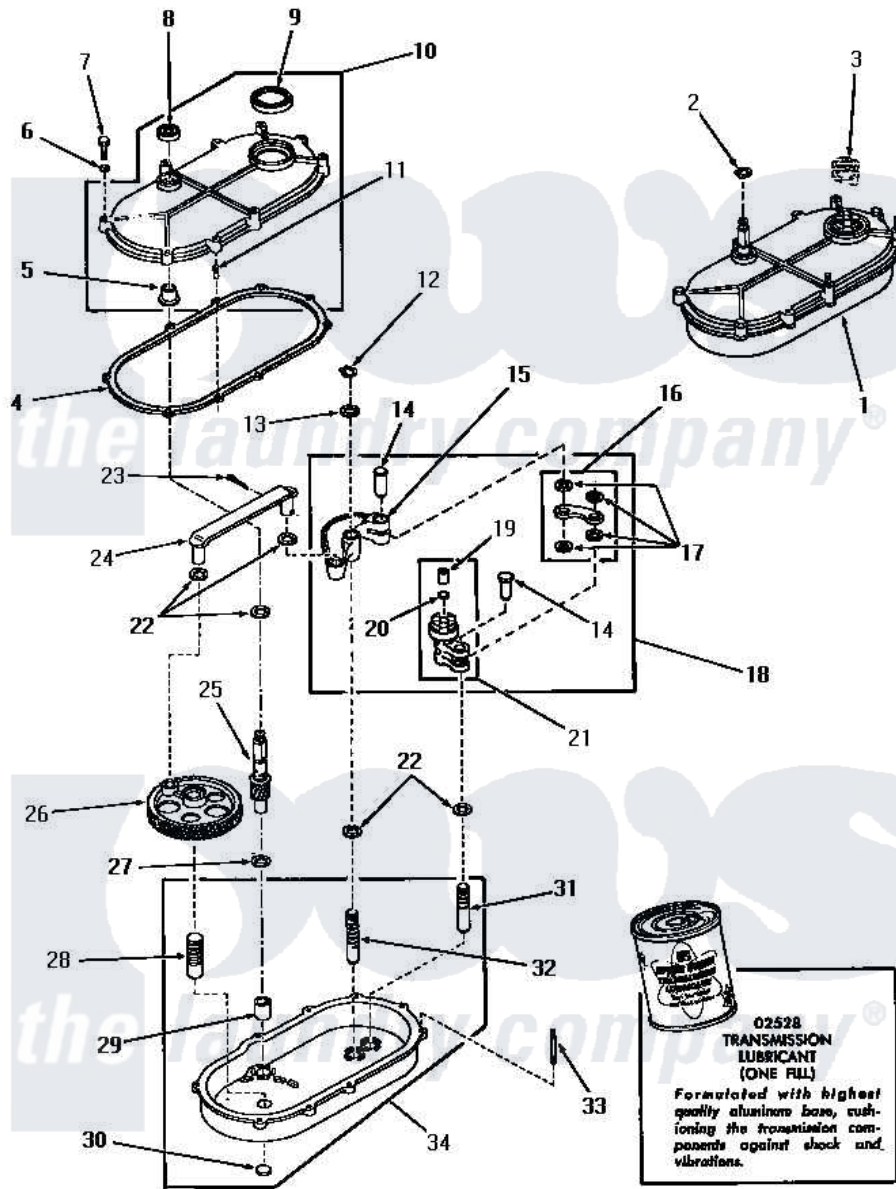

Amana DA9041 24 - TRANSMISSION ASSY

Amana [Residential Amana DA9041 Washer Parts](#) Parts Diagram 24 - TRANSMISSION ASSY
 Click on the part number to view part

Item	Original Part Number	Replaced By	Status	Part Description
1	23828			Assembly, Transmission
2	23751			Ring, Retaining
3	Y00000000		Not Available	SEE NOTE SHIFT CLUTCH
4	20059			Gasket
5	20082			Bearing
6	03189			LoCkwasher, 1/4 Std-C P
7	20257		Not Available	SCREW, 1/4-20 X 1-1/4 H
8	20200			Seal
9	20199			Seal
10	20216		Not Available	ASSY, TRANSMISSION COVE
11	20197		Not Available	DOWEL PIN
12	23751			Ring, Retaining
13	20212	35092		Washer, 3628id X 1.00 X .056
14	01690			Pin, Link
15	05005	05005P		Assembly
16	Y04999		Not Available	LINK

17	20212	35092	Washer, 3628id X 1.00 X .056
18	20220		Assembly, Rocker Arm
19	01711	Not Available	BEARING
20	Y02479		Disc, Expansion
21	20219	30927P	Assembly Clutch Arm
22	01791		Washer, .626 X 1.125 X1
23	02578		Pin, Cotter
24	03969	03969P	Rod Connecting
25	23645		Pinion
26	02175	Not Available	GEAR,CRANK
27	20198	41813	Csa 20198 20 4w 19 Deg Cc
28	03477	Not Available	PIN
29	01993		Bearing, 7/8odx5/8id
30	Y02769		Disc
31	01688	Not Available	PIN
32	24817	Not Available	PIN,ROCKER ARM
33	20155	Not Available	STUD,DOUBLE END 1/4-20
34	23927	Not Available	ASSY,TRANSMISSION xREPLACE
NI	02528	02528P	Grease Transmission Mobil 209