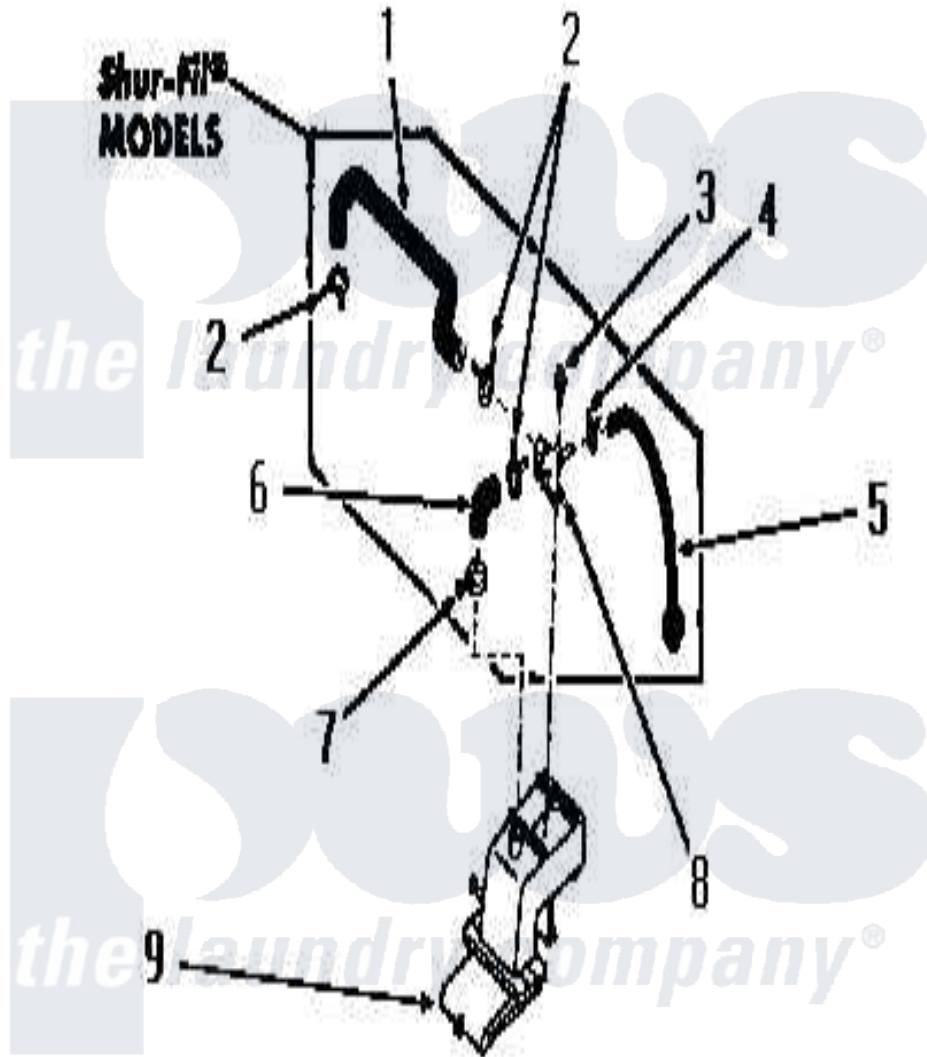

# Amana DA9041 25 - WATER INLET & FILLER HOSE

Amana [Residential Amana DA9041 Washer Parts](#) Parts Diagram 25 - WATER INLET & FILLER HOSE  
 Click on the part number to view part

Item	Original Part Number	Replaced By	Status	Part Description
"	NOTE:		Not Available	USE ON AUTOMATIC WASHERS, WITH REVERSING MOTORS, THAT ARE LOCATED IN AREAS WHERE LOW VOLTAGE EXISTS. THIS KIT WILL HELP ELIMINATE MOTOR BURN OUTS.
1	24445		Not Available	FILLER HOSE
2	80479		Not Available	HOSE CLAMP
3	23628	<a href="#">489464</a>		Screw
4	Y22294	<a href="#">596669</a>		Clamp, Manifold
5	24439	<a href="#">204439</a>		Screw And Fastener Assembly
6	24432		Not Available	FILLER ELBOW HOSE
7	25988	<a href="#">596669</a>		Clamp, Manifold
8	24275		Not Available	TEE, INLET x REPLACE
9	23366		Not Available	ASSY, WATER INLET