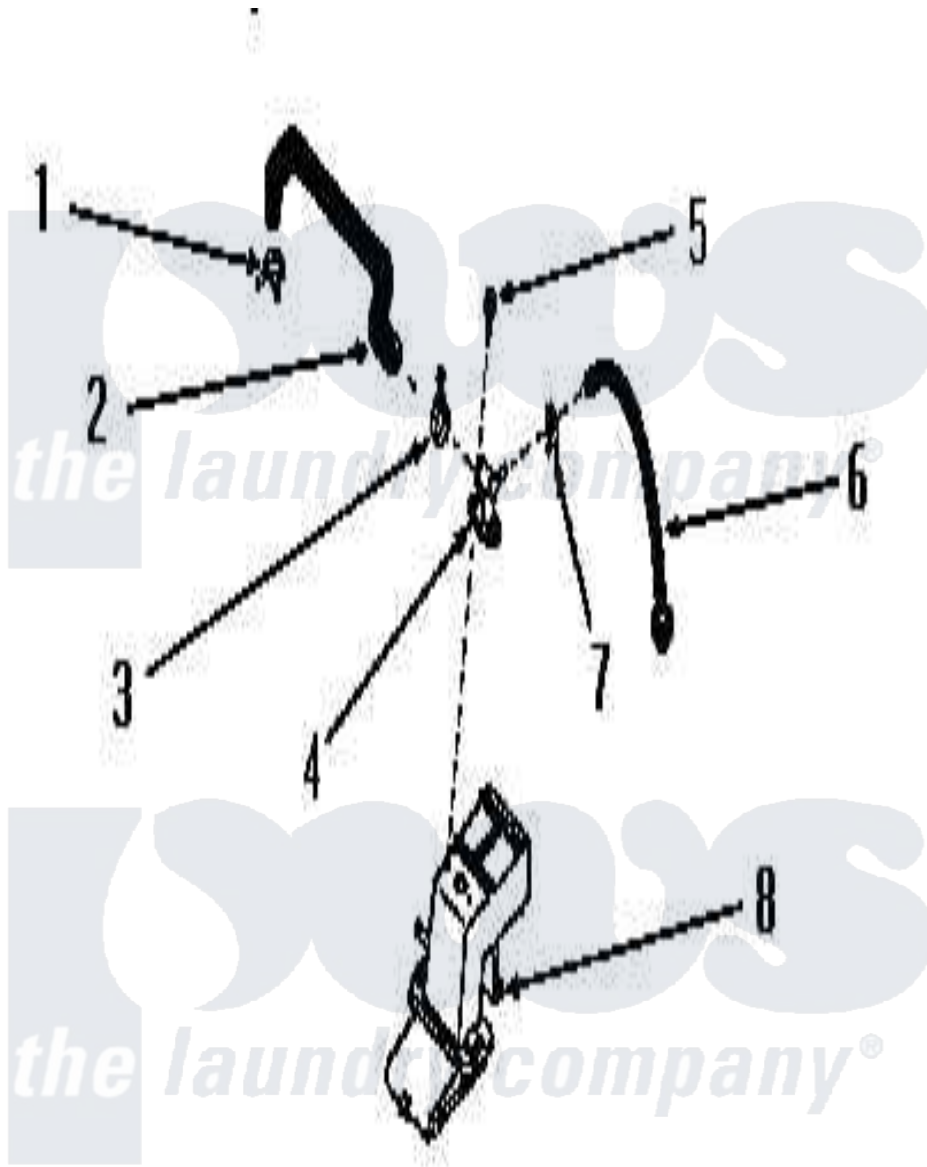

Amana DA9041 26 - WATER INLET & FILLER HOSE

Amana [Residential Amana DA9041 Washer Parts](#) Parts Diagram 26 - WATER INLET & FILLER HOSE
 Click on the part number to view part

Item	Original Part Number	Replaced By	Status	Part Description
1	80479		Not Available	HOSE CLAMP
2	24445		Not Available	FILLER HOSE
3	25988	596669		Clamp, Manifold
4	25952			Tee, Inlet
5	23628	489464		Screw
6	24439	204439		Screw And Fstner Assembly
7	Y22294	596669		Clamp, Manifold
8	25955			Assembly, Water Inlet