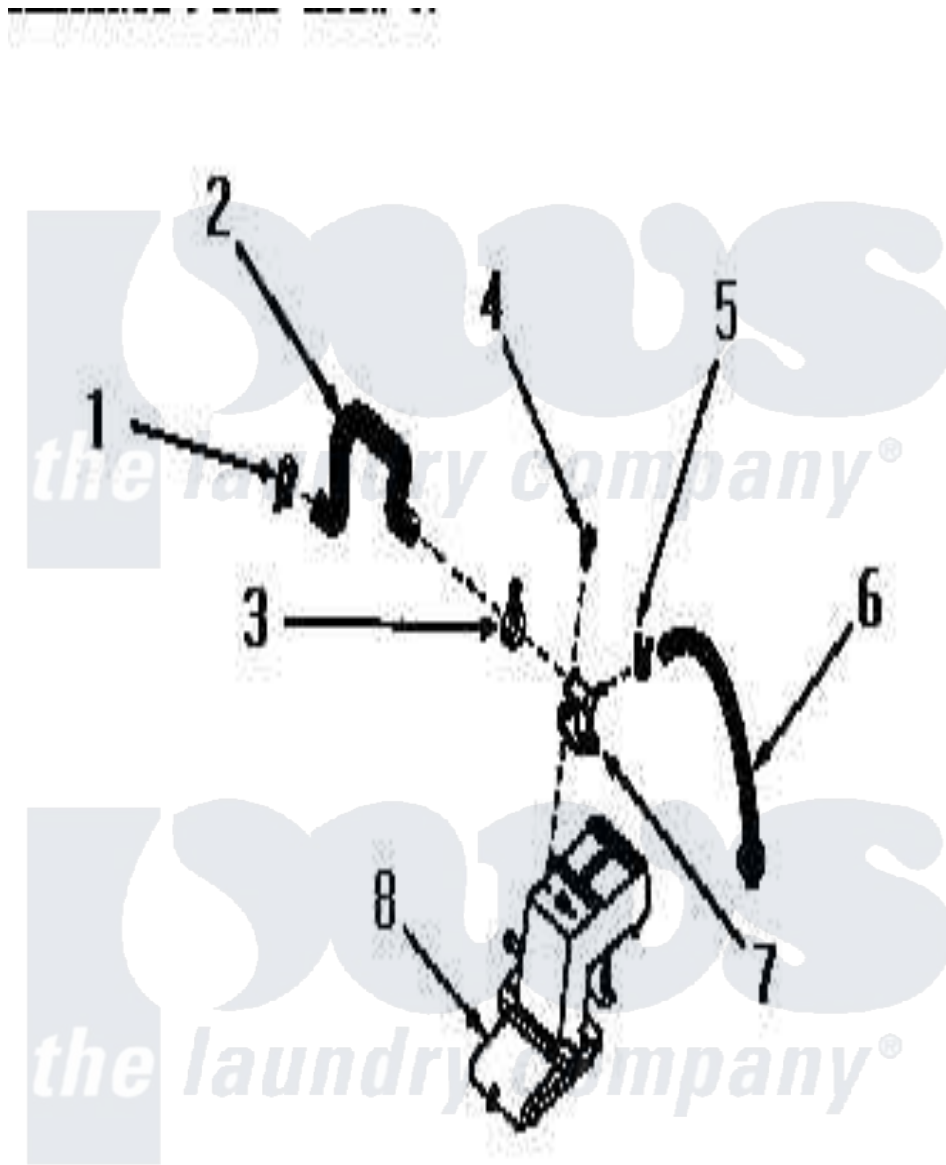

Amana DA9041 27 - WATER INLET & FILLER HOSE

Amana [Residential Amana DA9041 Washer Parts](#) Parts Diagram 27 - WATER INLET & FILLER HOSE
 Click on the part number to view part

Item	Original Part Number	Replaced By	Status	Part Description
1	80479		Not Available	HOSE CLAMP
2	25821			Hose, Filler
3	25988	596669		Clamp, Manifold
4	23628	489464		Screw
5	Y22294	596669		Clamp, Manifold
6	24439	204439		Screw And Fstner Assembly
7	25952			Tee, Inlet
8	25955			Assembly, Water Inlet