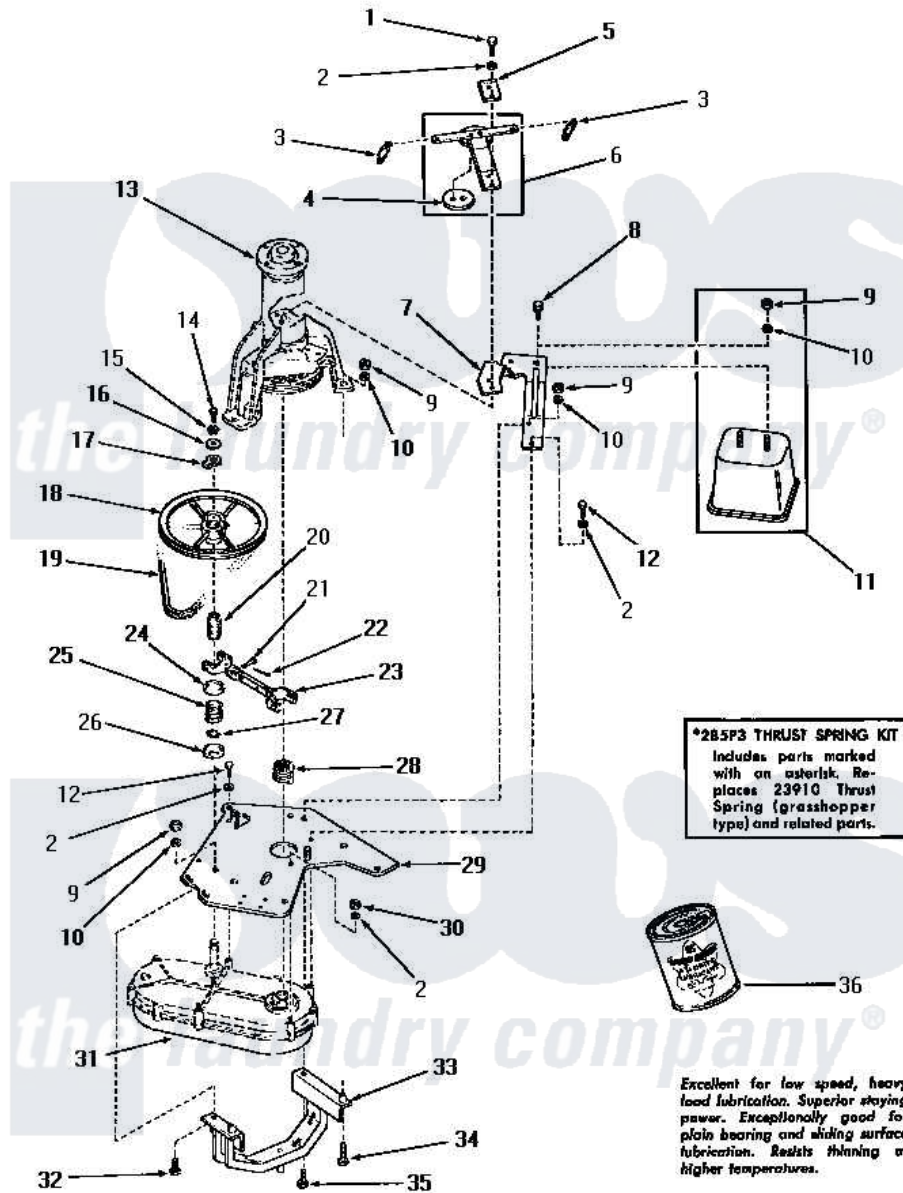

Amana DA9041 28 - XOUNTERBALANCE WEIGHT, BRKT & MTG PLATE

Amana Residential Amana DA9041 Washer Parts Parts Diagram 28 - XOUNTERBALANCE WEIGHT, BRKT & MTG PLATE

Click on the part number to view part

Item	Original Part Number	Replaced By	Status	Part Description
1	24233		Not Available	SCREW,CAP-1/4-20 X 3/4
2	03189			LoCkwasher, 1/4 Std-C P
3	23632			Spring
4	20453		Not Available	DISC,FRICTION
5	22614			Plate, Support
6	20168			Assembly, Snubber
7	25139		Not Available	BRACKET
8	23928		Not Available	CAP SCREW AND LOCKWASHER
9	20274	62739		Nut, Lock
10	20277			Lockwasher, 3/8 Std X 3
11	25230		Not Available	COUNTERBALANCE WEIGHT
12	20264			Screw, 1/4-20 X 2 HeX H
13	Y00000000		Not Available	SEE NOTE MAIN BEARING
14	02422			Screw, 1/4-20 X 1/2 HeX
15	02431			Lockwasher, 1/4 Ext Shk

16	23716	Not Available	WASHER
17	23643		Pulley Stop
18	23773	Not Available	ASSY,PULLEY-TRANSMISSI
19	23758		Belt
20	23644		Hub
21	23718	Not Available	PIN,SHIFTER
22	20248		Pin, Cotter
23	23732		Assembly, Shifter Fork
24	26610		Retainer, Spring-Upper
25	26609		Spring
26	26611	Not Available	RETAINER,SPRING-LOWER
27	23751		Ring, Retaining
28	23647		Jaw
29	24749	Not Available	MOUNTING PLATE
30	20275	27001225	Nut, Jam Mid Lock 1/4-20
31	Y00000000	Not Available	SEE NOTE TRANSMISSION ASSEMBLY
32	22687	Not Available	SCREW
33	22702	Not Available	ASSY,YOKE & SLEEVE
34	Y22688	Not Available	SCREW,CAP-3/8-16X1-1/4
35	20255	Not Available	SCREW,3/8-16 X 1 HEX H
NI	03200		A-D Drive Lubricant
"	285P3	23911	Kit Spring