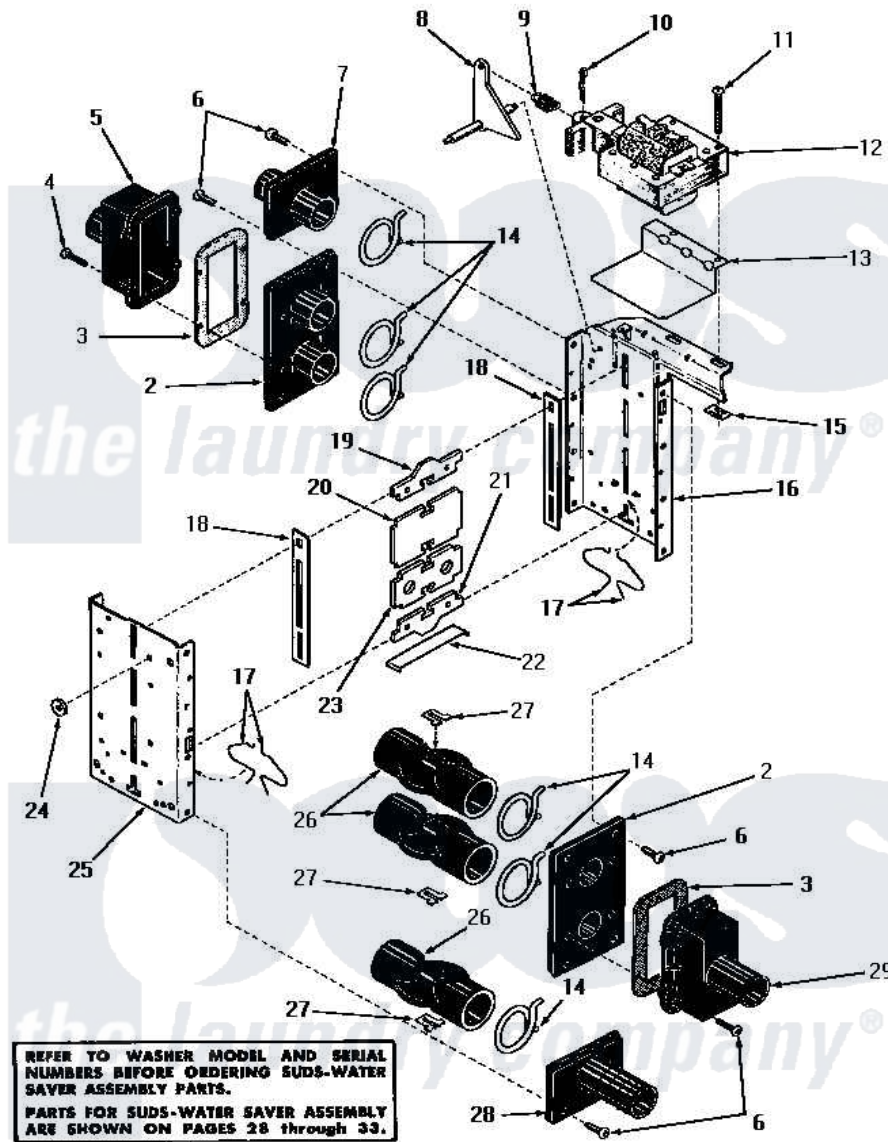

Amana DA9043 02 - 23848 SUDS-WATER SAVER VALVE ASSY

23848 SUDS-WATER SAVER VALVE ASSEMBLY

Amana [Residential Amana DA9043 Washer Parts](#) Parts Diagram 02 - 23848 SUDS-WATER SAVER VALVE ASSY
 Click on the part number to view part

Item	Original Part Number	Replaced By	Status	Part Description
1	23848		Not Available	VALVE
2	21296X		Not Available	DOUBLE TUBE HOSE ADAPTER
3	21296-I		Not Available	GASKET
4	21296H		Not Available	PHILLIPS HEAD SCREW
5	22007A		Not Available	MANIFOLD COVER
6	21296J		Not Available	PHILLIPS HEAD SCREW
7	22007G		Not Available	SINGLE TUBE HOSE ADAPTER
8	22574S		Not Available	LEVER
9	21296E		Not Available	SPRING
10	21296D		Not Available	COTTER PIN
11	21296B		Not Available	PHILLIPS HEAD SCREW
12	22574A		Not Available	SOLENOID
13	21296F		Not Available	SPLASH SHIELD
14	21296W		Not Available	HOSE CLAMP
15	21296C		Not Available	SPEED NUT

16	23848B	Not Available	SIDE PLATE
17	21296Q	Not Available	TOGGLE SPRING
18	21296M	Not Available	GUIDE YOKE
19	21296-O	Not Available	END POST
20	21296AA	Not Available	STATIONARY POST
21	21296N	Not Available	END POST
22	21296K	Not Available	LEAF SPRING
23	21296Z	Not Available	INTERMEDIATE POST
24	23848D	Not Available	SPACER
25	23848C	Not Available	SIDE PLATE
26	21296Y	Not Available	TUBE
27	21296U	Not Available	TUBE VALVE LUG CLIP
28	21296V	Not Available	SINGLE TUBE HOSE ADAPTER
29	22574G	Not Available	MANIFOLD COVER