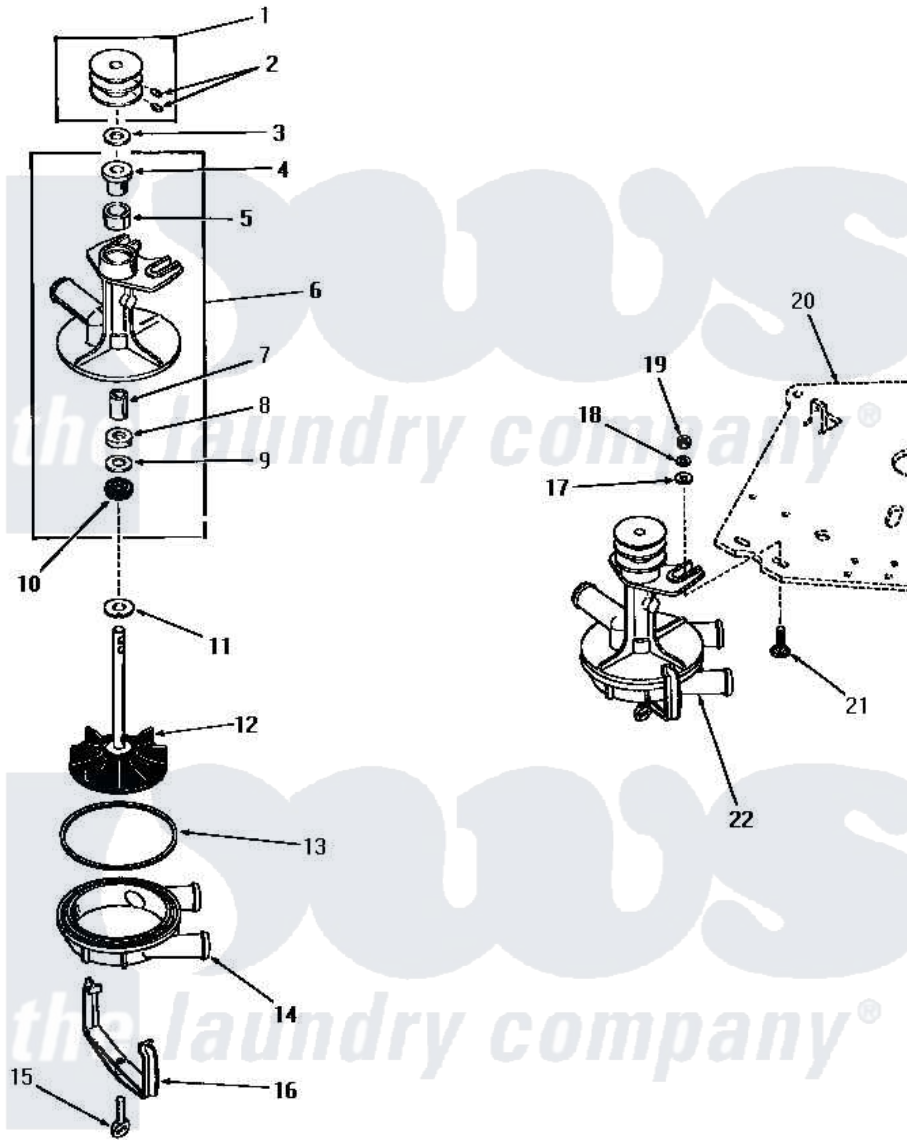

Amana DA9043 03 - 23907 & 24304 PUMP ASSEMBLIES

23907 AND 24304 PUMP ASSEMBLIES

Amana [Residential Amana DA9043 Washer Parts](#) Parts Diagram 03 - 23907 & 24304 PUMP ASSEMBLIES
 Click on the part number to view part

Item	Original Part Number	Replaced By	Status	Part Description
1	23902		Not Available	ASSY,PULLEY
2	23960		Not Available	SCREW,1/4-20 X5/16 HEX
3	23897		Not Available	WASHER,.566IDX1.00ODX1
4	23882		Not Available	BEARING
5	26478			Wick
6	23901		Not Available	ASSY,PUMP BODY
7	23883		Not Available	BEARING
8	23885		Not Available	WASHER,8/16IDX1.00ODX.
9	23887		Not Available	WASHER,37/64IDX63/64OD
10	23900			Seal
11	23886		Not Available	WASHER,.578IDX1.25ODX1
12	23898			Assembly, Impeller
13	23892		Not Available	GASKET
14	23876		Not Available	PUMP COVER
15	20161			Screw, 5/16-18 X 1-1/16
16	23879			Clamp, Pump

17	20176		Washer, .2656 ID x 9/16 OD
18	03189		LoCkwasher, 1/4 Std-C P
19	20275	27001225	Nut, Jam Mid Lock 1/4-20
20	Y00000000	Not Available	SEE NOTE MOUNTING PLATE
21	24390		Bolt
22	Y24304	Not Available	PUMP ASSEMBLY
"	23907	Not Available	ASSY,PUMP
NI	211P3		Kit, Pump Repair