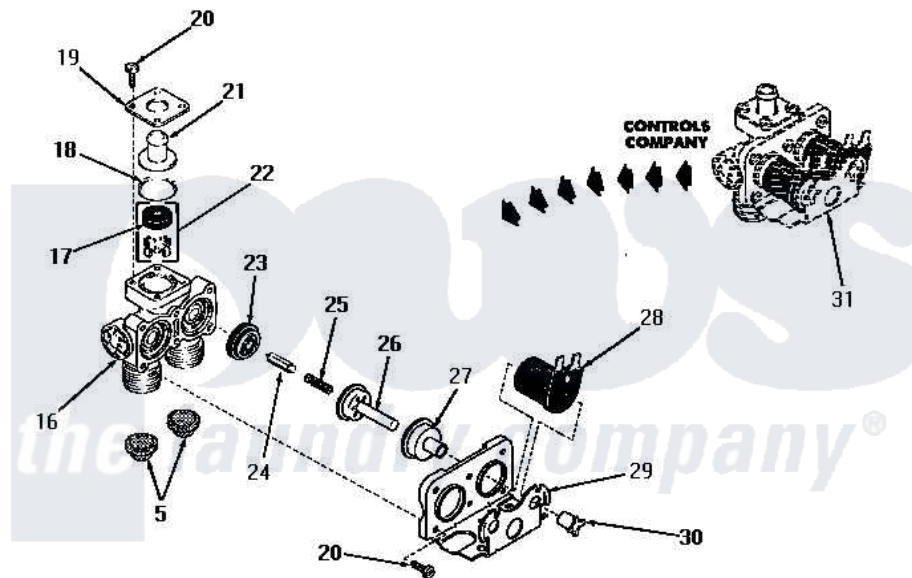

Amana DA9043 04 - 24596 & 24597 MIXING VALVE ASSEMBLIES

24596 and 24597 MIXING VALVE ASSEMBLIES

Amana [Residential Amana DA9043 Washer Parts](#) Parts Diagram 04 - 24596 & 24597 MIXING VALVE ASSEMBLIES
 Click on the part number to view part

Item	Original Part Number	Replaced By	Status	Part Description
1	20678		Not Available	BODY, VALVE
2	23224G		Not Available	DIFFUSER
3	23224C			Regulator, Flow
4	21561D		Not Available	PLUG
5	20181-0		Not Available	INLET SCREEN
6	23224F		Not Available	DIAPHRAGM
7	23224D			Armature
8	23224E		Not Available	SPRING
9	23224B		Not Available	GUIDE
10	21561E		Not Available	MOUNTING BRACKET
11	21561G		Not Available	ROUND HEAD SCREW
12	21714A		Not Available	SOLENOID
13	Y00000000		Not Available	SEE NOTE MIXING VALVE ASSEMBLY
14	20241	EZ20241		20 x 24 x 1 Filter 1 Metal Side
15	20290	Y013783		Washer, Inlet Hose
16	24596Q		Not Available	VALVE BODY

17	Y00000000	Not Available	SEE NOTE INSTALL WITH CONCAVE SURFACE DOWN TOWARD VALVE BODY
18	24596L	Not Available	OUTLET FITTING GASKET
19	24596N	Not Available	OUTLET FITTING PLATE
20	24596P	Not Available	SCREW
21	24596M	Not Available	OUTLET FITTING
22	24597J	Not Available	FLOW REGULATOR
23	24596H	Not Available	DIAPHRAGM
24	24596G	Not Available	ARMATURE
25	24596F	Not Available	SPRING
26	24596E	Not Available	GUIDE
27	24596D	Not Available	GUIDE SLEEVE
28	24596A	Not Available	SOLENOID
29	24596C	Not Available	MOUNTING BRACKET
30	24596B	Not Available	SOLENOID SLEEVE
31	Y00000000	Not Available	SEE NOTE MIXING VALVE ASSEMBLY