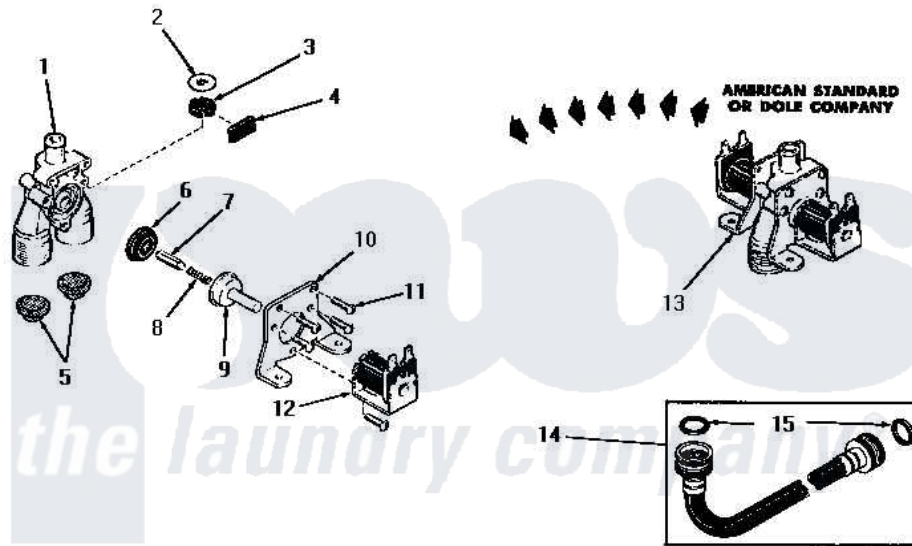

Amana DA9043 04 - 24596 & 24597 MIXING VALVE ASSEMBLIES

24596 and 24597 MIXING VALVE ASSEMBLIES

Amana [Residential Amana DA9043 Washer Parts](#) Parts Diagram 04 - 24596 & 24597 MIXING VALVE ASSEMBLIES
 Click on the part number to view part

Item	Original Part Number	Replaced By	Status	Part Description
1	20678		Not Available	BODY, VALVE
2	23224G		Not Available	DIFFUSER
3	23224C			Regulator, Flow
4	21561D		Not Available	PLUG
5	20181-0		Not Available	INLET SCREEN
6	23224F		Not Available	DIAPHRAGM
7	23224D			Armature
8	23224E		Not Available	SPRING
9	23224B		Not Available	GUIDE
10	21561E		Not Available	MOUNTING BRACKET
11	21561G		Not Available	ROUND HEAD SCREW
12	21714A		Not Available	SOLENOID
13	Y00000000		Not Available	SEE NOTE MIXING VALVE ASSEMBLY
14	20241	EZ20241		20 x 24 x 1 Filter 1 Metal Side
15	20290	Y013783		Washer, Inlet Hose
16	24596Q		Not Available	VALVE BODY

17	Y00000000	Not Available	SEE NOTE INSTALL WITH CONCAVE SURFACE DOWN TOWARD VALVE BODY
18	24596L	Not Available	OUTLET FITTING GASKET
19	24596N	Not Available	OUTLET FITTING PLATE
20	24596P	Not Available	SCREW
21	24596M	Not Available	OUTLET FITTING
22	24597J	Not Available	FLOW REGULATOR
23	24596H	Not Available	DIAPHRAGM
24	24596G	Not Available	ARMATURE
25	24596F	Not Available	SPRING
26	24596E	Not Available	GUIDE
27	24596D	Not Available	GUIDE SLEEVE
28	24596A	Not Available	SOLENOID
29	24596C	Not Available	MOUNTING BRACKET
30	24596B	Not Available	SOLENOID SLEEVE
31	Y00000000	Not Available	SEE NOTE MIXING VALVE ASSEMBLY