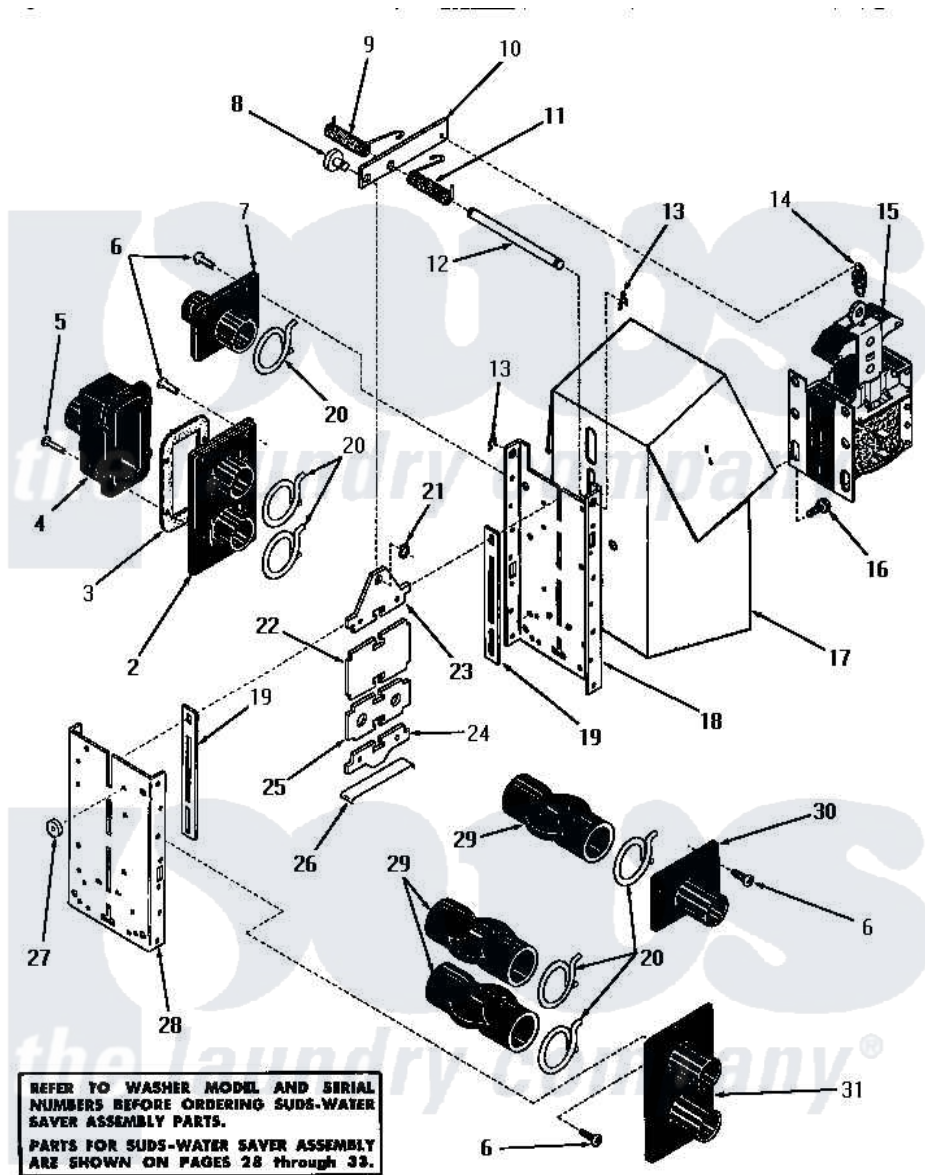

# Amana DA9043 05 - 25053 SUDS-WATER SAVER VALVE ASSY

## 25053 SUDS-WATER SAVER VALVE ASSEMBLY

Amana [Residential Amana DA9043 Washer Parts](#) Parts Diagram 05 - 25053 SUDS-WATER SAVER VALVE ASSY  
 Click on the part number to view part

Item	Original Part Number	Replaced By	Status	Part Description
1	25053		Not Available	SUDS-WATER SAVER VALVE ASSEMBL
2	21296X		Not Available	DOUBLE TUBE HOSE ADAPTER
3	21296-I		Not Available	GASKET
4	22007A		Not Available	MANIFOLD COVER
5	22007B		Not Available	PHILLIPS HEAD SCREW
6	21296J		Not Available	PHILLIPS HEAD SCREW
7	22007G		Not Available	SINGLE TUBE HOSE ADAPTER
8	24292C		Not Available	ACTUATING PIN
9	24292E		Not Available	TORSION SPRING, LEFT
10	24292B		Not Available	ACTUATING LEVER
11	24292F		Not Available	TORSION SPRING, RIGHT
12	24292G		Not Available	PIVOT PIN
13	21296R		Not Available	HAIR PIN CLIP
14	22155G		Not Available	SPRING

15	24292A	Not Available	SOLENOID
16	24292J	Not Available	HEX HEAD SCREW
17	25052	Not Available	SHIELD
18	24292D	Not Available	SIDE PLATE
19	21296M	Not Available	GUIDE YOKE
20	21296W	Not Available	HOSE CLAMP
21	24292K	Not Available	RETAINER RING
22	21296AA	Not Available	STATIONARY POST
23	24292H	Not Available	END POST
24	21296N	Not Available	END POST
25	21296Z	Not Available	INTERMEDIATE POST
26	21296K	Not Available	LEAF SPRING
27	23848D	Not Available	SPACER
28	23848C	Not Available	SIDE PLATE
29	21296Y	Not Available	TUBE
30	22007G	Not Available	SINGLE TUBE HOSE ADAPTER
31	22155A	Not Available	DOUBLE TUBE HOSE ADAPTER