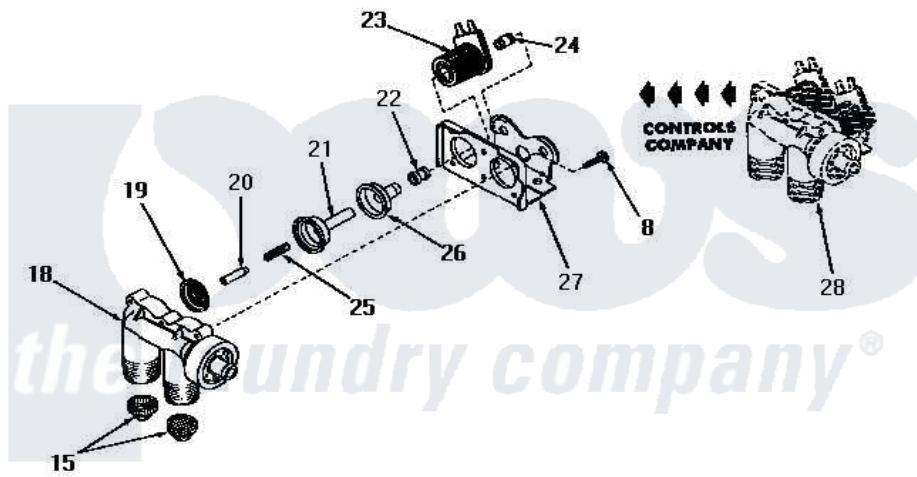

Amana DA9043 06 - 25832 & 25833 MIXING VALVE ASSEMBLIES

25832 and 25833 MIXING VALVE ASSEMBLIES

Amana Residential Amana DA9043 Washer Parts Parts Diagram 06 - 25832 & 25833 MIXING VALVE ASSEMBLIES

Click on the part number to view part

| Item | Original Part Number | Replaced By | Status | Part Description |
|------|------------------------|--------------------------|---------------|---------------------------------|
| 1 | 24125 | | | Body, Valve |
| 2 | 24134 | | Not Available | DIAPHRAGM |
| 3 | 24132 | | Not Available | ARMATURE |
| 4 | 24131 | | Not Available | SPRING |
| 5 | 24129 | | Not Available | SLEEVE, SHORT |
| 6 | 24126 | 33930 | | Valve, Mixing |
| 7 | 24128 | | Not Available | SLEEVE, LONG |
| 8 | 25817C | | Not Available | SCREW |
| 9 | Y00000000 | | Not Available | SEE NOTE MIXING VALVE ASSEMBLY |
| 10 | Y24127 | | Not Available | MOUNTING BRACKET |
| 11 | 24130 | | | Guide, Armature |
| 12 | Y24135 | | Not Available | PLUG, FLOW REGULATOR |
| 13 | 23224G | | Not Available | DIFFUSER |
| 14 | 23224C | | | Regulator, Flow |
| 15 | 24122 | 22002960 | | Strainer, Washer Inlet |
| 16 | 20241 | EZ20241 | | 20 x 24 x 1 Filter 1 Metal Side |

| | | | |
|----|-----------|-------------------------|--------------------------------|
| 17 | 20290 | Y013783 | Washer, Inlet Hose |
| 18 | 24123 | Not Available | VALVE BODY |
| 19 | 25817K | Not Available | DIAPHRAGM |
| 20 | 25817H | Not Available | ARMATURE |
| 21 | 25817F | Not Available | ARMATURE GUIDE |
| 22 | 25817D | Not Available | SLEEVE ADAPTER |
| 23 | 24596A | Not Available | SOLENOID |
| 24 | 25817M | Not Available | SOLENOID PLUG |
| 25 | 25817G | Not Available | SPRING |
| 26 | 25817E | Not Available | SLEEVE, GUIDE xREPLACE |
| 27 | 25817B | Not Available | MOUNTING BRACKET |
| 28 | Y00000000 | Not Available | SEE NOTE MIXING VALVE ASSEMBLY |