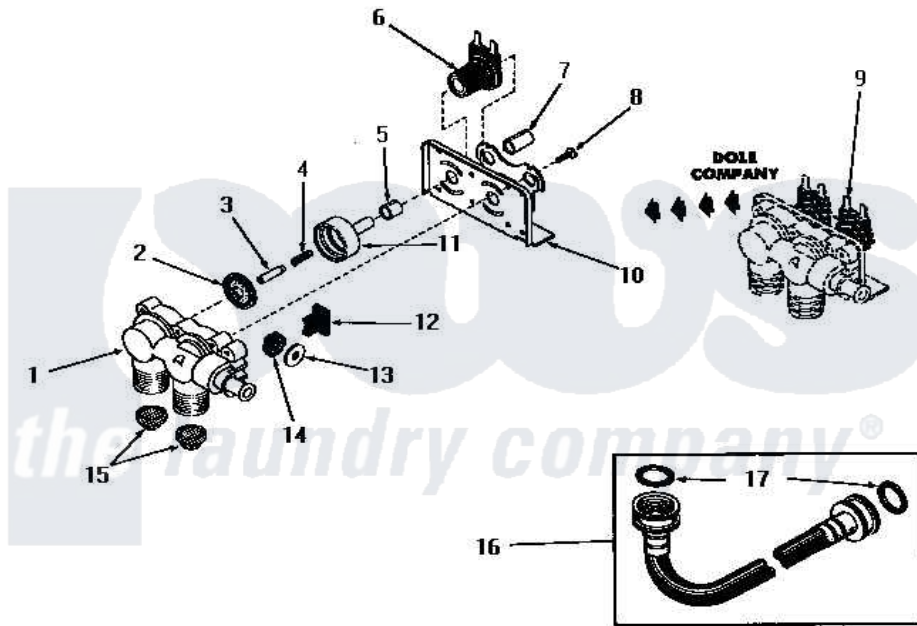

Amana DA9043 06 - 25832 & 25833 MIXING VALVE ASSEMBLIES

25832 and 25833 MIXING VALVE ASSEMBLIES

Amana Residential Amana DA9043 Washer Parts Parts Diagram 06 - 25832 & 25833 MIXING VALVE ASSEMBLIES

Click on the part number to view part

| Item | Original Part Number | Replaced By | Status | Part Description |
|------|------------------------|--------------------------|---------------|---------------------------------|
| 1 | 24125 | | | Body, Valve |
| 2 | 24134 | | Not Available | DIAPHRAGM |
| 3 | 24132 | | Not Available | ARMATURE |
| 4 | 24131 | | Not Available | SPRING |
| 5 | 24129 | | Not Available | SLEEVE, SHORT |
| 6 | 24126 | 33930 | | Valve, Mixing |
| 7 | 24128 | | Not Available | SLEEVE, LONG |
| 8 | 25817C | | Not Available | SCREW |
| 9 | Y00000000 | | Not Available | SEE NOTE MIXING VALVE ASSEMBLY |
| 10 | Y24127 | | Not Available | MOUNTING BRACKET |
| 11 | 24130 | | | Guide, Armature |
| 12 | Y24135 | | Not Available | PLUG, FLOW REGULATOR |
| 13 | 23224G | | Not Available | DIFFUSER |
| 14 | 23224C | | | Regulator, Flow |
| 15 | 24122 | 22002960 | | Strainer, Washer Inlet |
| 16 | 20241 | EZ20241 | | 20 x 24 x 1 Filter 1 Metal Side |

| | | | |
|----|-----------|-------------------------|--------------------------------|
| 17 | 20290 | Y013783 | Washer, Inlet Hose |
| 18 | 24123 | Not Available | VALVE BODY |
| 19 | 25817K | Not Available | DIAPHRAGM |
| 20 | 25817H | Not Available | ARMATURE |
| 21 | 25817F | Not Available | ARMATURE GUIDE |
| 22 | 25817D | Not Available | SLEEVE ADAPTER |
| 23 | 24596A | Not Available | SOLENOID |
| 24 | 25817M | Not Available | SOLENOID PLUG |
| 25 | 25817G | Not Available | SPRING |
| 26 | 25817E | Not Available | SLEEVE, GUIDE xREPLACE |
| 27 | 25817B | Not Available | MOUNTING BRACKET |
| 28 | Y00000000 | Not Available | SEE NOTE MIXING VALVE ASSEMBLY |