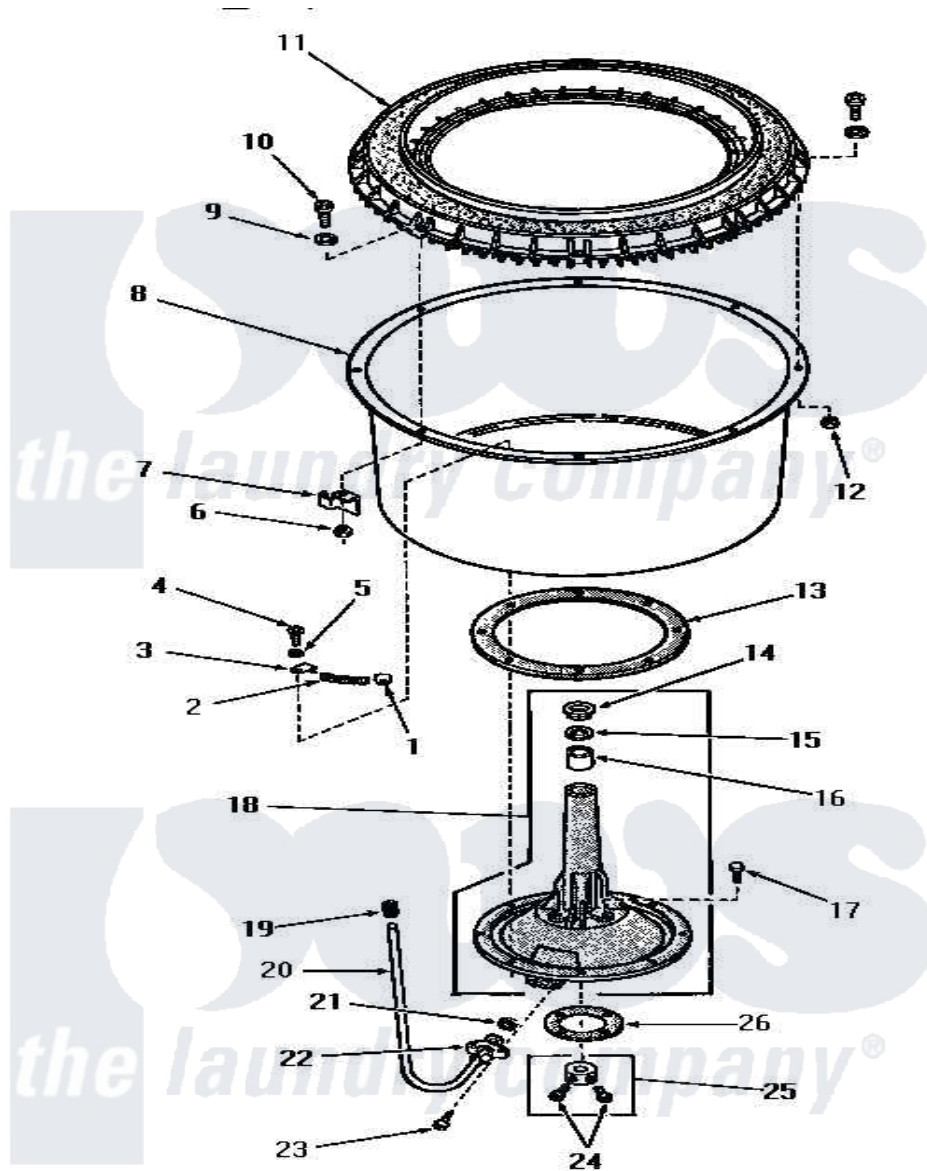

# Amana DA9043 08 - AGITATOR POST & SPIN TUB

## AGITATOR POST AND SPIN TUB

Amana [Residential Amana DA9043 Washer Parts](#) Parts Diagram 08 - AGITATOR POST & SPIN TUB  
 Click on the part number to view part

Item	Original Part Number	Replaced By	Status	Part Description
1	<a href="#">22446</a>			Clip
2	<a href="#">22144</a>			Spring
3	<a href="#">22447</a>			Clip
4	<a href="#">20260</a>			Screw, 5/16-18 X 3/4 RD
5	20121		Not Available	GASKET
6	<a href="#">26678</a>			Nut, Self-Locking
7	<a href="#">22025</a>			Bracket
8	22382		Not Available	TUB,SPIN
9	<a href="#">25100</a>			Washer, 17/64 ID x 1/2 OD
10	25251	<a href="#">E225251</a>		25 x 25 x 1 Filter 1 Metal Side
11	24931		Not Available	BALANCE RING
12	<a href="#">25250</a>			Nut, 1/4-20 Hex Nyllock
13	<a href="#">20122</a>			Gasket
14	<a href="#">23685</a>			Bearing
15	<a href="#">23684</a>			Seal
16	<a href="#">23686</a>			Bearing

17	<a href="#">20261</a>		Screw, Cap
18	23993	Not Available	ASSY,CENTER COLUMN
19	<a href="#">22351</a>		Sleeve
20	<a href="#">22359</a>		Tube, Sediment
21	<a href="#">20110</a>		Gasket
22	<a href="#">26046</a>		Bracket, Sediment Tube
23	20852	Not Available	SCREW,10-24 X 1/2 HEX
24	23481	<a href="#">02422</a>	Screw, 1/4-20 X 1/2 HeX
25	<a href="#">20377</a>		Collar Assembly
26	<a href="#">20120</a>		Gasket
NI	243P3	Not Available	KIT,AGITATOR POST