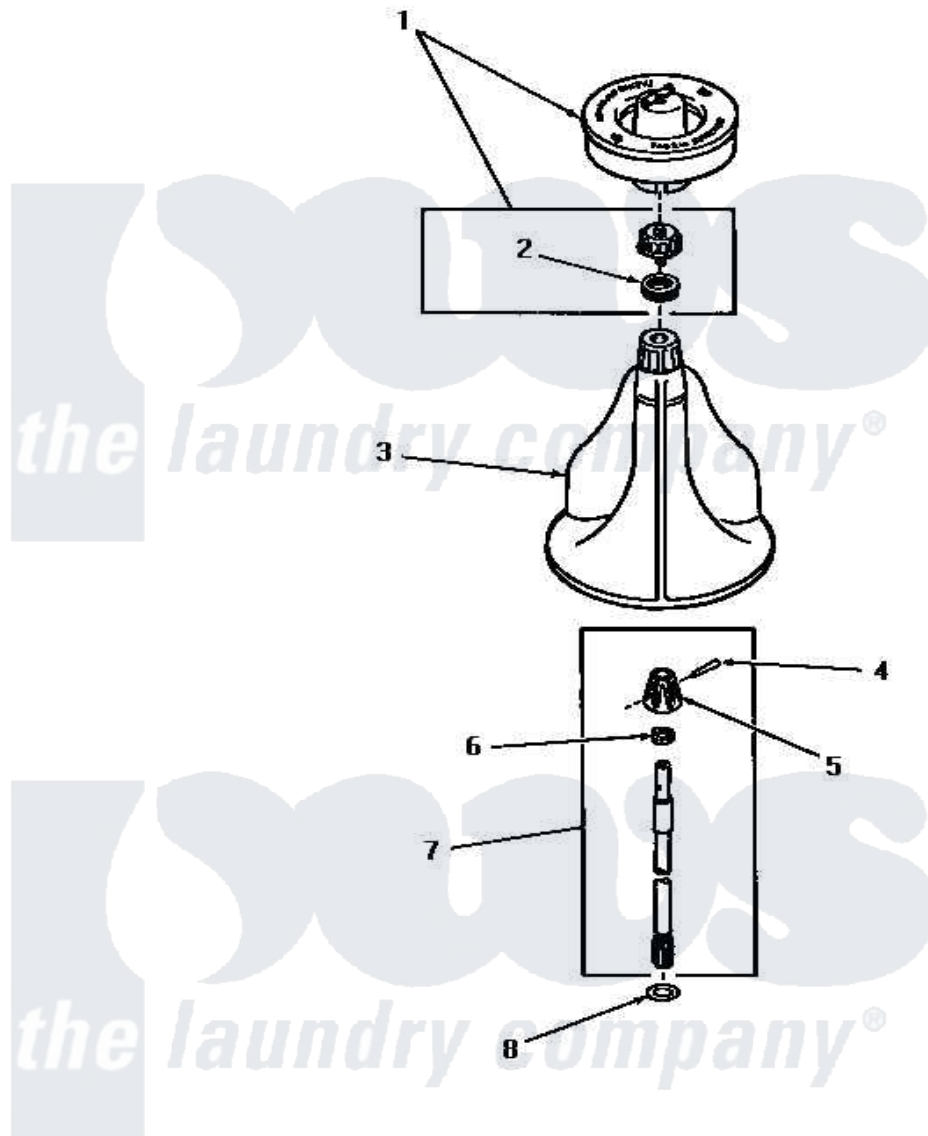

Amana DA9043 09 - AGITATOR, SHAFT & FABRIC SOFTENER DISP

AGITATOR, SHAFT AND FABRIC SOFTENER DISPENSER

Amana [Residential Amana DA9043 Washer Parts](#) Parts Diagram 09 - AGITATOR, SHAFT & FABRIC SOFTENER DISP
 Click on the part number to view part

| Item | Original Part Number | Replaced By | Status | Part Description |
|------|-----------------------|----------------------------|---------------|-------------------------------------|
| 1 | 23546 | | Not Available | ASSY,DISPENSER-FAB-SOF |
| " | 26015 | | | Assembly, Cap And Ring-Agitator |
| 2 | 20136 | | | Ring |
| 3 | 26006 | | | Assembly, Agitator |
| 4 | 20243 | | | Pin, Taper |
| 5 | 20056 | | Not Available | BLOCK, DRIVE |
| 6 | 20057 | 222T017P01 | | Washer FIB 21/32 ID X 1156 OD X 1/8 |
| 7 | 21751 | 21751P | | Assyshaft |
| 8 | 22135 | | | Washer |