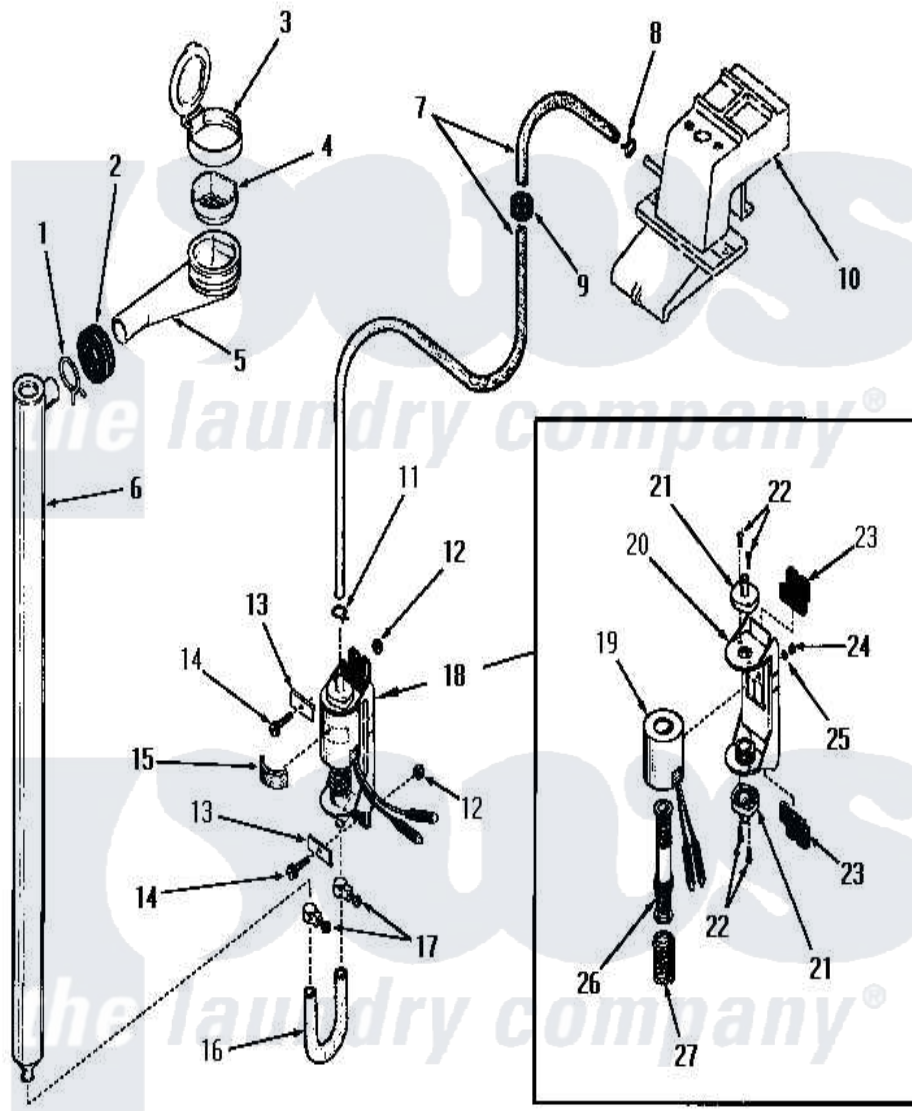

Amana DA9043 10 - BLEACH DISPENSER

BLEACH DISPENSER

Amana [Residential Amana DA9043 Washer Parts](#) Parts Diagram 10 - BLEACH DISPENSER
 Click on the part number to view part

Item	Original Part Number	Replaced By	Status	Part Description
1	Y03640		Not Available	CLAMP
2	20118		Not Available	GROMMET,1982 INV
3	22484		Not Available	BLEACH LID
4	21984			Cover, Dispenser
5	22377		Not Available	DISPENSER xREPLACE
6	22303		Not Available	TUBE,BLEACH
7	22300		Not Available	HOSE
8	23410		Not Available	HOSE CLAMP
9	22299		Not Available	GROMMET
10	Y00000000		Not Available	SEE NOTE WATER INLET
11	22295		Not Available	HOSE CLAMP
12	22001			Nut, 10-24 Nylon Hex BR
13	Y22287		Not Available	BLEACH PUMP BRACKET
14	25989		Not Available	HEX HEAD SCREW
15	25220		Not Available	BUMPER
16	22302		Not Available	HOSE

17	24904	Not Available	CLAMP
18	22337		Pump, Bleach
19	22337B	Not Available	COIL AND FRAME
20	22337A	Not Available	BASE
21	22337E	Not Available	HOSE CONNECTOR
22	51356	Not Available	SCREW,6-32 X 5/16 RD H
23	22337F	Not Available	ISOLATION MOUNT
24	22337G	Not Available	NUT
25	21735	Not Available	LOCKWASHER,No.10 INTSHKP
26	22337C	Not Available	ARMATURE AND VALVE
27	22337D	Not Available	SPRING