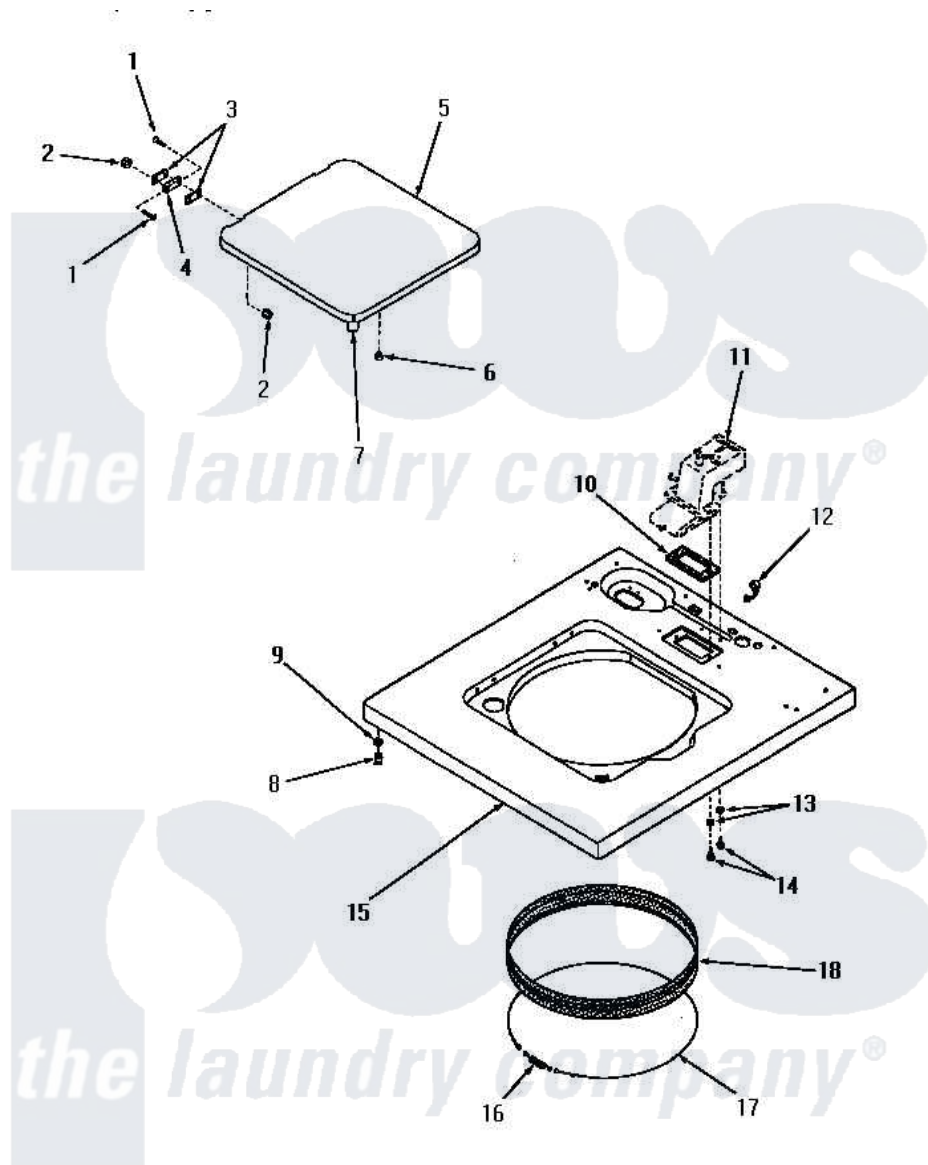

Amana DA9043 12 - CABINET TOP & LOADING DOOR

CABINET TOP AND LOADING DOOR

Amana [Residential Amana DA9043 Washer Parts](#) Parts Diagram 12 - CABINET TOP & LOADING DOOR
 Click on the part number to view part

Item	Original Part Number	Replaced By	Status	Part Description
1	22649			Screw, 8-32 X 13/32 FI
2	21752			Nut, 8-32 Hex BriLock
3	21584			Gasket
4	21583			Hinge
5	22271W		Not Available	LOADING DOOR, WHITE
"	22271A		Not Available	LOADING DOOR, AVOCADO
"	22271H		Not Available	LOADING DOOR, HARVEST GOLD
"	22271C		Not Available	LOADING DOOR, COPPERTONE
6	21176			Bumper
7	25217	R0603504		Actuator, Door Switch
8	23007		Not Available	CAGED NUT
9	24861		Not Available	LOCKWASHER, .448X.789SH
10	23255		Not Available	GASKET
11	Y00000000		Not Available	SEE NOTE WATER INLET
12	21603	211881		Grommet, Cord Part Not Used-

12	21903	211001	Gas Models Only
13	20493		Washer, 11/64 ID x 3/8 OD
14	52150	489464	Screw
15	25830H	Not Available	CABINET TOP, HARVEST GOLD
"	24355C	Not Available	CABINET TOP, COPPERTONE
"	24355H	Not Available	CABINET TOP, HARVEST GOLD
"	24355A	Not Available	CABINET TOP, AVOCADO
"	25830C	Not Available	CABINET TOP, COPPERTONE
"	25830A	Not Available	CABINET TOP, AVOCADO
"	24355W	Not Available	CABINET TOP, W
"	25830W	Not Available	CABINET TOP, WHITE
16	20791	Not Available	SPRING
17	22352	Not Available	RETAINER,WIRE
18	25277		Guard, Rim