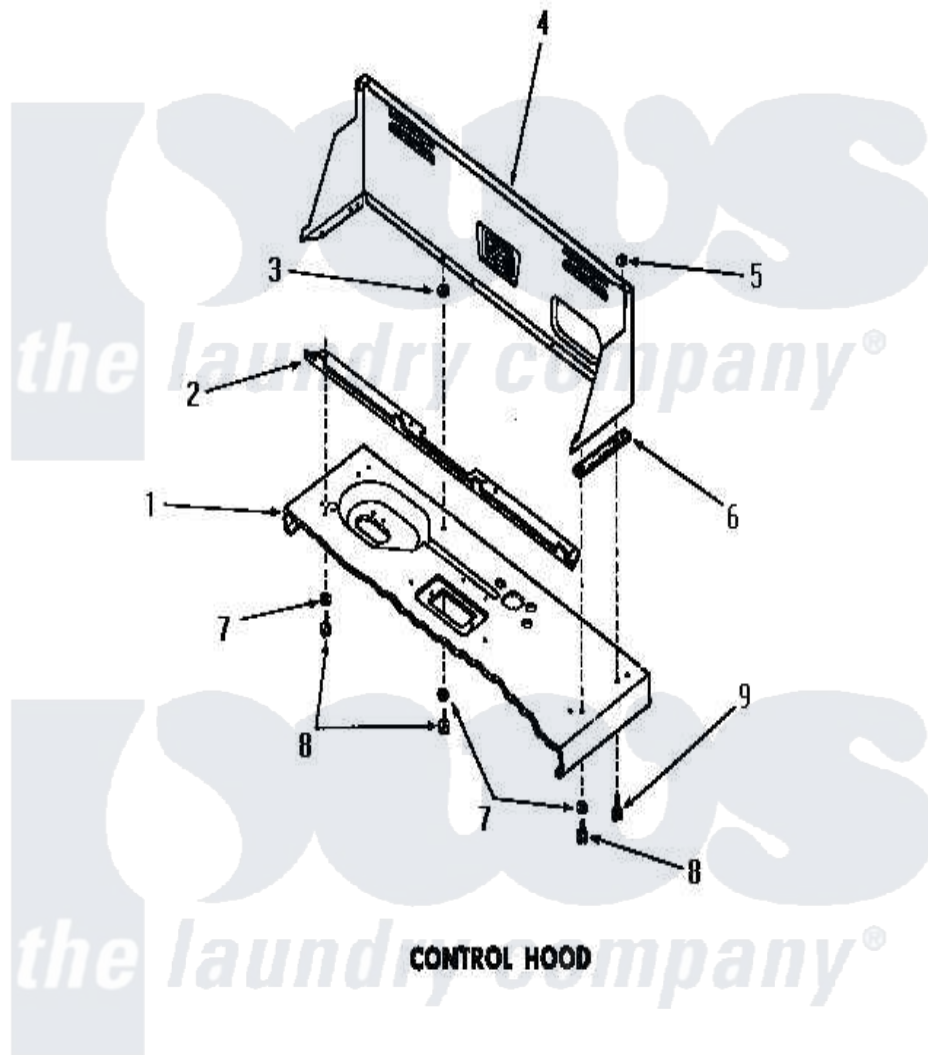

Amana DA9043 13 - CONTROL HOOD

Amana [Residential Amana DA9043 Washer Parts](#) Parts Diagram 13 - CONTROL HOOD
 Click on the part number to view part

Item	Original Part Number	Replaced By	Status	Part Description
1	Y00000000		Not Available	SEE NOTE CABINET TOP
2	23360		Not Available	ANGLE
3	23425		Not Available	WASHER,7/32IDX7/16ODX.
4	24330W		Not Available	CONTROL HOOD, WHITE
"	24330C		Not Available	CONTROL HOOD, COPPERTONE
"	24330H		Not Available	CONTROL HOOD, HARVEST GOLD
"	24330A		Not Available	CONTROL HOOD, AVOCADO
5	24522			Nut, Speed-8ab-18 C1995
6	23028		Not Available	GASKET,CONTROL BOX END
7	20493			Washer, 11/64 ID x 3/8 OD
8	52150	489464		Screw
9	25724		Not Available	HEX HEAD SCREW