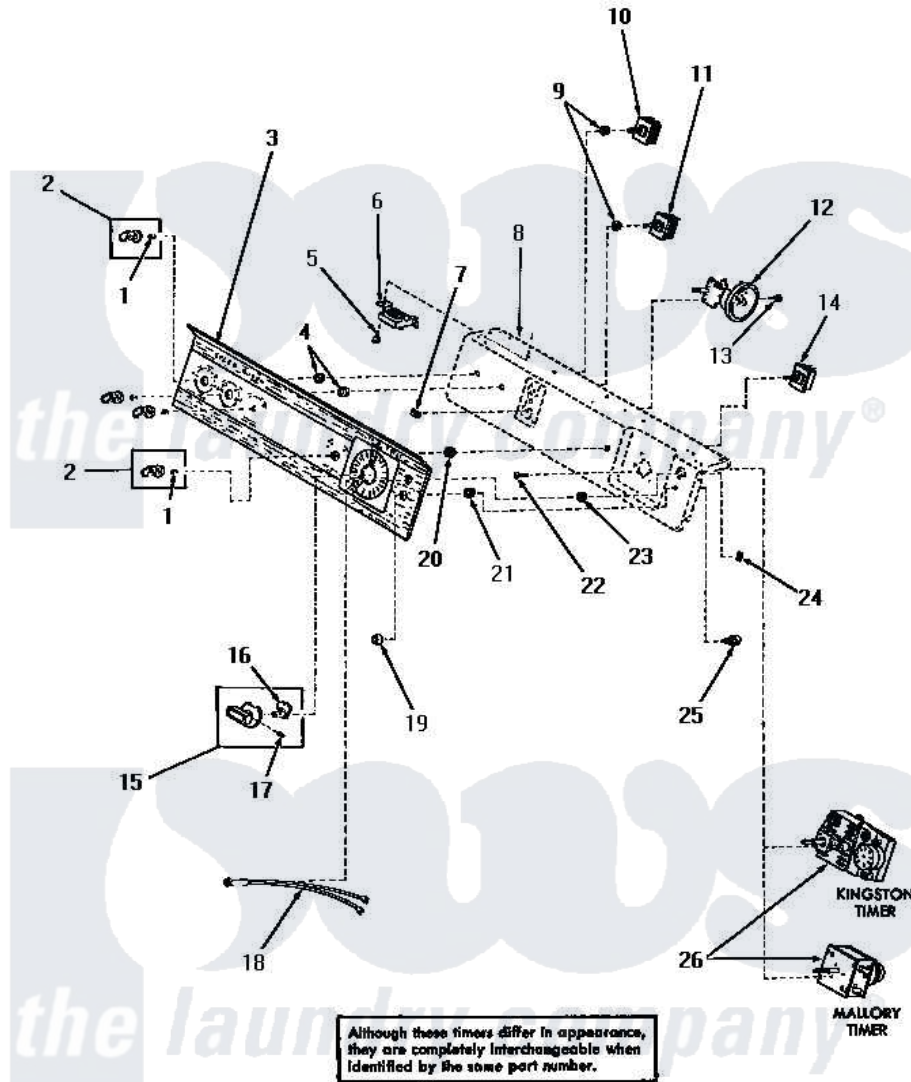

# Amana DA9043 14 - CONTROL PANEL & CONTROLS

## CONTROL PANEL AND CONTROLS

Amana [Residential Amana DA9043 Washer Parts](#) Parts Diagram 14 - CONTROL PANEL & CONTROLS  
 Click on the part number to view part

Item	Original Part Number	Replaced By	Status	Part Description
1	23392		Not Available	CLIP FOR 26816 KNOB
2	<a href="#">24291</a>			Assembly, Knob
3	24504		Not Available	CONTROL PANEL
4	24391		Not Available	KNURLED NUT
5	23222	<a href="#">3177991</a>		Screw
6	21975		Not Available	BALLAST
7	<a href="#">24522</a>			Nut, Speed-8ab-18 C1995
8	Y24329		Not Available	PANEL SUPPORT PLATE
9	<a href="#">91176</a>			Lockwasher, 3/8 Intshkp
10	24392		Not Available	SWITCH TEMP
11	24431		Not Available	SPEED SWITCH
12	<a href="#">24452</a>			Switch, Pressure
13	23962	<a href="#">W10116760</a>		Screw
14	24580		Not Available	SUDS-WATER SAVER SWITCH
15	24290		Not Available	ASSY,KNOB-TIMER
16	<a href="#">24283</a>			Indicator, Timer Knob

17	20310	Not Available	SCREW,8-32 X 1/4 HEX S
18	25045	Not Available	INDICATOR LIGHT
19	23399	Not Available	SWITCH COLLAR
20	23406	Not Available	KNURLED NUT
21	23400	Not Available	FERRULE
22	<a href="#">70212</a>		Screw, 8-32 X 5/32 RD H
23	25043	Not Available	WASHER
24	25042	Not Available	SPEED NUT
25	<a href="#">23401</a>		Switch
26	<a href="#">24815</a>		Timer