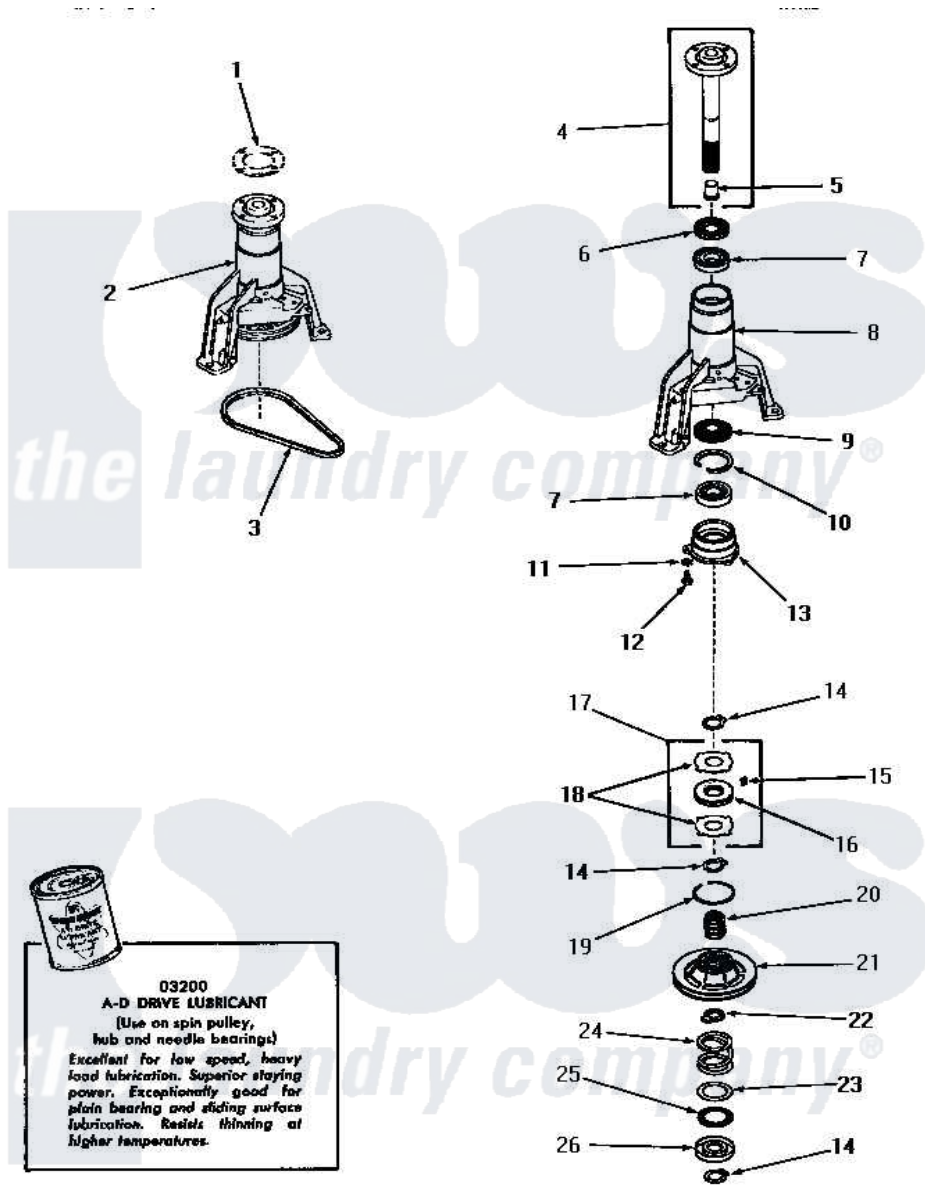

Amana DA9043 17 - MAIN BEARING ASSY

MAIN BEARING ASSEMBLY

Amana [Residential Amana DA9043 Washer Parts](#) Parts Diagram 17 - MAIN BEARING ASSY
 Click on the part number to view part

Item	Original Part Number	Replaced By	Status	Part Description
1	Y00000000		Not Available	SEE NOTE GASKET
2	26018			AsseMbly, Bearing Housing-M
3	23759		Not Available	BELT
4	23731			Assembly, Spin Shaft
5	25854			Bearing
6	Y21659		Not Available	SEAL
7	20012			Bearing
8	25979		Not Available	HOUSING,MAIN BEARING
9	26247			Slinger, Water
10	20084		Not Available	RING,RETAINING
11	02431			Lockwasher, 1/4 Ext Shk
12	02422			Screw, 1/4-20 X 1/2 HeX
13	23639			Retainer
14	23724			Ring, Retaining
15	24500			Clip, Spring
16	23708			Assembly, Brake Disk

17	24599		Assembly, Brake Disk
18	23637	Not Available	DISC,BRAKE
19	Y23720	Not Available	RING,SNAP
20	23634	Not Available	HUB
21	24690		Assembly, Spin Pulley
22	23635	Not Available	STOP
23	23722		Race, Bearing
24	23723		Spring
25	23721	Not Available	BEARING,NEEDLE
26	23640		Retainer
NI	03200		A-D Drive Lubricant