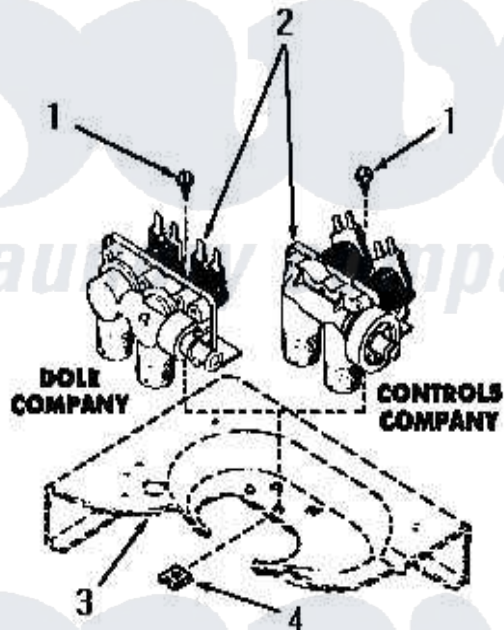

# Amana DA9043 19 - MIXING VALVES

(starting Serial Nos. S11N287 and 21R99116)

Amana [Residential Amana DA9043 Washer Parts](#) Parts Diagram 19 - MIXING VALVES  
 Click on the part number to view part

Item	Original Part Number	Replaced By	Status	Part Description
1	23962	<a href="#">W10116760</a>		Screw
2	25832	<a href="#">205613</a>		Water Valve
3	Y00000000		Not Available	SEE NOTE CABINET TOP
4	23277		Not Available	NUT,SPEED