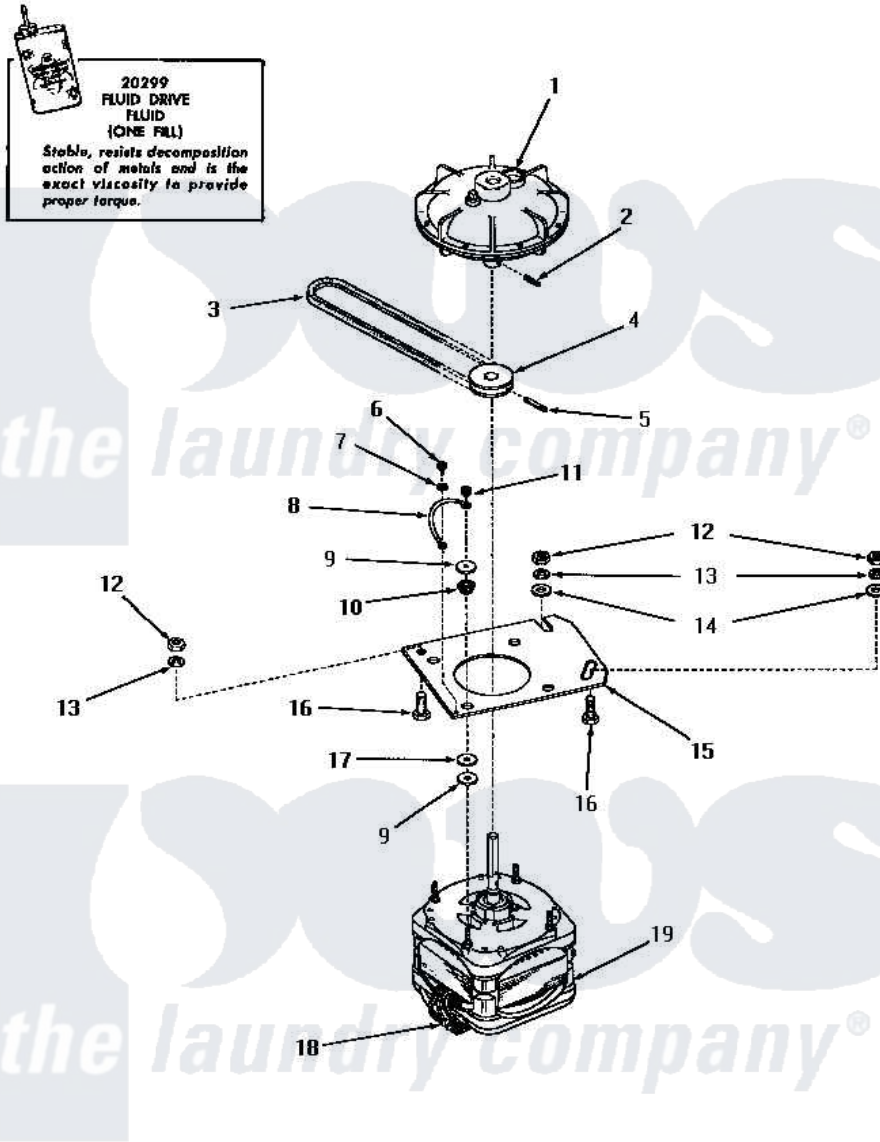

Amana DA9043 20 - MOTOR & FLUID DRIVE

MOTOR AND FLUID DRIVE

Amana [Residential Amana DA9043 Washer Parts](#) Parts Diagram 20 - MOTOR & FLUID DRIVE
 Click on the part number to view part

Item	Original Part Number	Replaced By	Status	Part Description
1	24706			Assembly, Fluid Drive
2	24703		Not Available	PIN,ROLL
3	23759		Not Available	BELT
4	26116			Pulley, Drive
5	23750			Pin, Roll
6	20530			Screw, 10-24 x 3/8 Hex
7	21735		Not Available	LOCKWASHER,No.10 INTSHKP
8	25484		Not Available	GROUND WIRE
9	20103	M0270519		Washer
10	20102		Not Available	WASHER
11	23604			Nut, Hex 10-32 Lock
12	20274	62739		Nut, Lock
13	20277			Lockwasher, 3/8 Std X 3
14	20279			Washer, 13/32 ID x 13/16 OD
15	23769		Not Available	PLATE,MOUNTING
16	20255		Not Available	SCREW,3/8-16 X 1 HEX H

17	20104		Washer
18	24142	Not Available	SWITCH,MOTOR
19	26082		Motor
NI	20299	Not Available	FLUID DRIVE FLUID-BULK