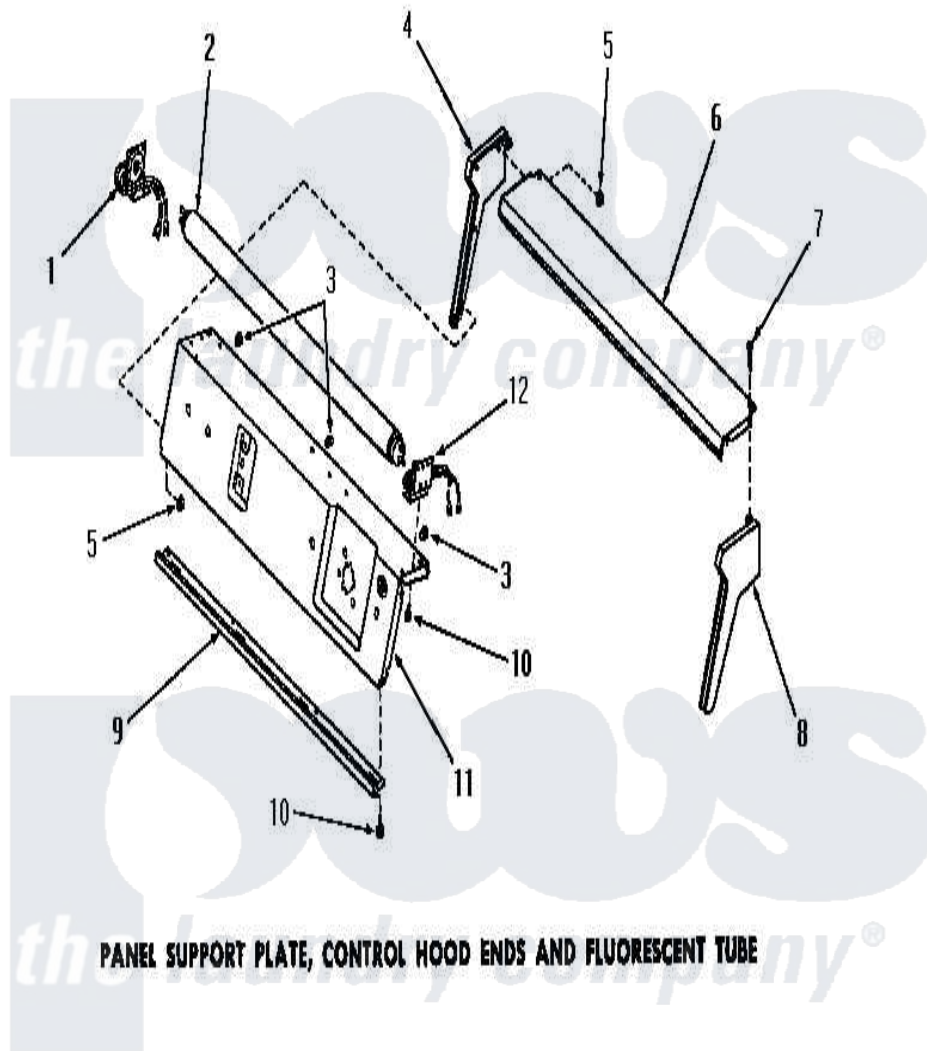

Amana DA9043 21 - PAN SUPP PLT/CTRL HOOD ENDS & FLOUR TUBE

Amana Residential Amana DA9043 Washer Parts Parts Diagram 21 - PAN SUPP PLT/CTRL HOOD ENDS & FLOUR TUBE

Click on the part number to view part

Item	Original Part Number	Replaced By	Status	Part Description
1	23398		Not Available	FLUORESCENT TUBE HOLDER, LEFT
2	24442		Not Available	No Longer Available
3	21176			Bumper
4	23367		Not Available	WIRING DIAGRAM
5	23409		Not Available	NUT
6	23383		Not Available	CONTROL HOOD TOP
7	25232		Not Available	SCREW,8AB-18X7/8 OVAL
8	23368	25190SPQ		Hood End
9	23390		Not Available	PANEL TRIM
10	23222	3177991		Screw
11	Y24329		Not Available	PANEL SUPPORT PLATE
12	23397		Not Available	FLUORESCENT TUBE HOLDER, RIGHT