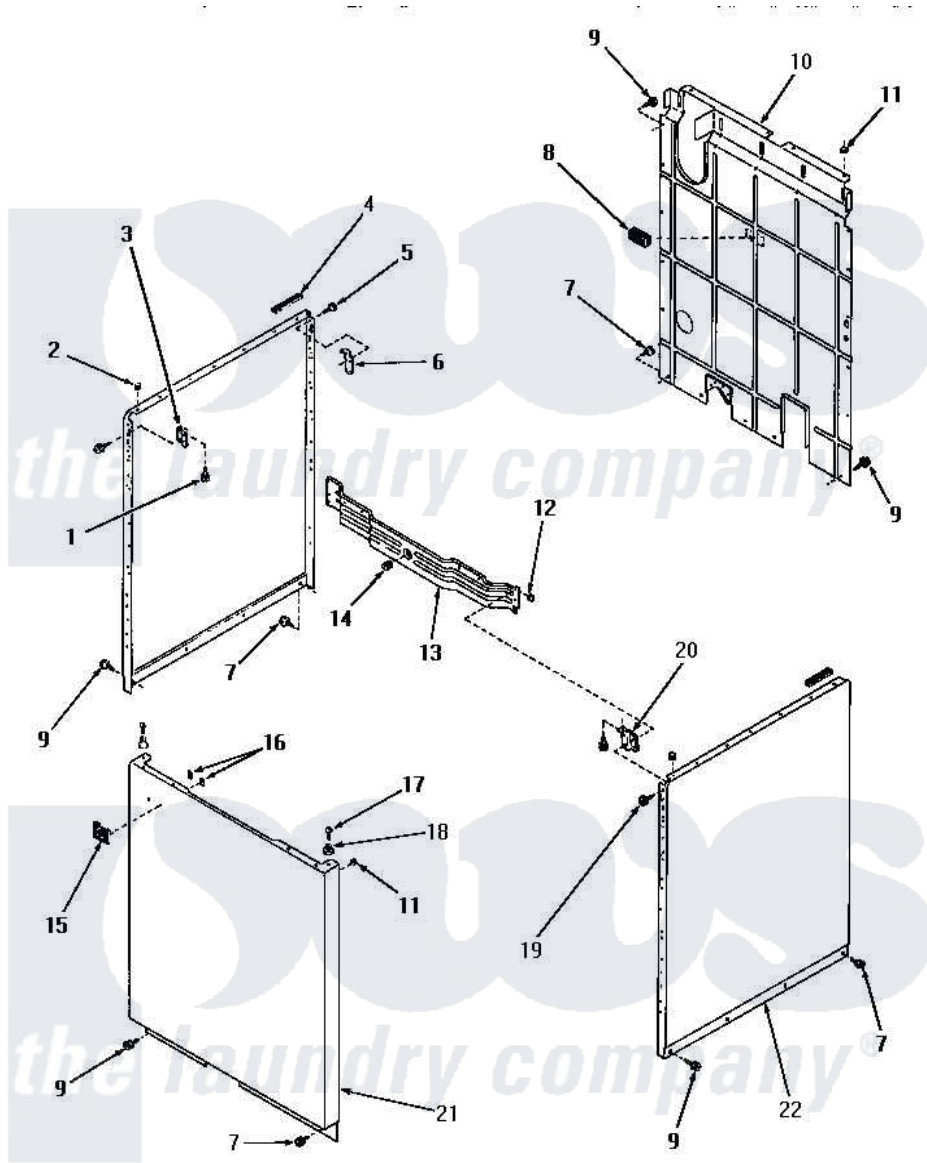

Amana DA9043 22 - PANELS

PANELS

Amana [Residential Amana DA9043 Washer Parts](#) Parts Diagram 22 - PANELS
 Click on the part number to view part

Item	Original Part Number	Replaced By	Status	Part Description
1	23008			Screw, 10-24 X 3/4 Sems
2	21176			Bumper
3	22847		Not Available	BRACKET
"	26691		Not Available	BRACKET,HOLD DOWN-L.H.
4	80312			Bumper Pad
5	51784		Not Available	SCREW,10B-16 X 1/2 HEX
6	52487			Lug, Hold-Down
7	26415	27001200		Screw
8	23257		Not Available	PAD,BUMPER
9	26592		Not Available	HEX HEAD SCREW
10	24342GR		Not Available	REAR PANEL, GRAY
11	20387			Bumper
12	25987		Not Available	NUT,SPEED
"	21747			Nut, Speed
13	21262		Not Available	CROSS BRACE, FRONT
14	25959			Grommet

15	22086	Not Available	MONOGRAM
16	22161	Not Available	CLIP
17	Q6535	Not Available	SCREW,10B-16 X 3/4 ROU
18	23020	Not Available	MOUNT,PANEL
19	03814		Screw, 10-24 X 1/2 Roun
"	51784	Not Available	SCREW,10B-16 X 1/2 HEX
20	22846	Not Available	BRACKET
"	26690	Not Available	BRACKET,HOLD DOWN-R.H.
21	24687A	Not Available	FRONT PANEL, AVOCADO
"	24687W	Not Available	FRONT PANEL, WHITE
"	24687H	Not Available	FRONT PANEL, HARVEST GOLD
"	24687C	Not Available	FRONT PANEL, COPPERTONE
22	24336A	Not Available	SIDE PANEL, RIGHT OR LEFT, AVO
"	24336W	Not Available	xREPLACE
"	24336H	Not Available	SIDE PANEL, RIGHT OR LEFT, HAR
"	24336C	Not Available	SIDE PANEL, RIGHT OR LEFT, COP