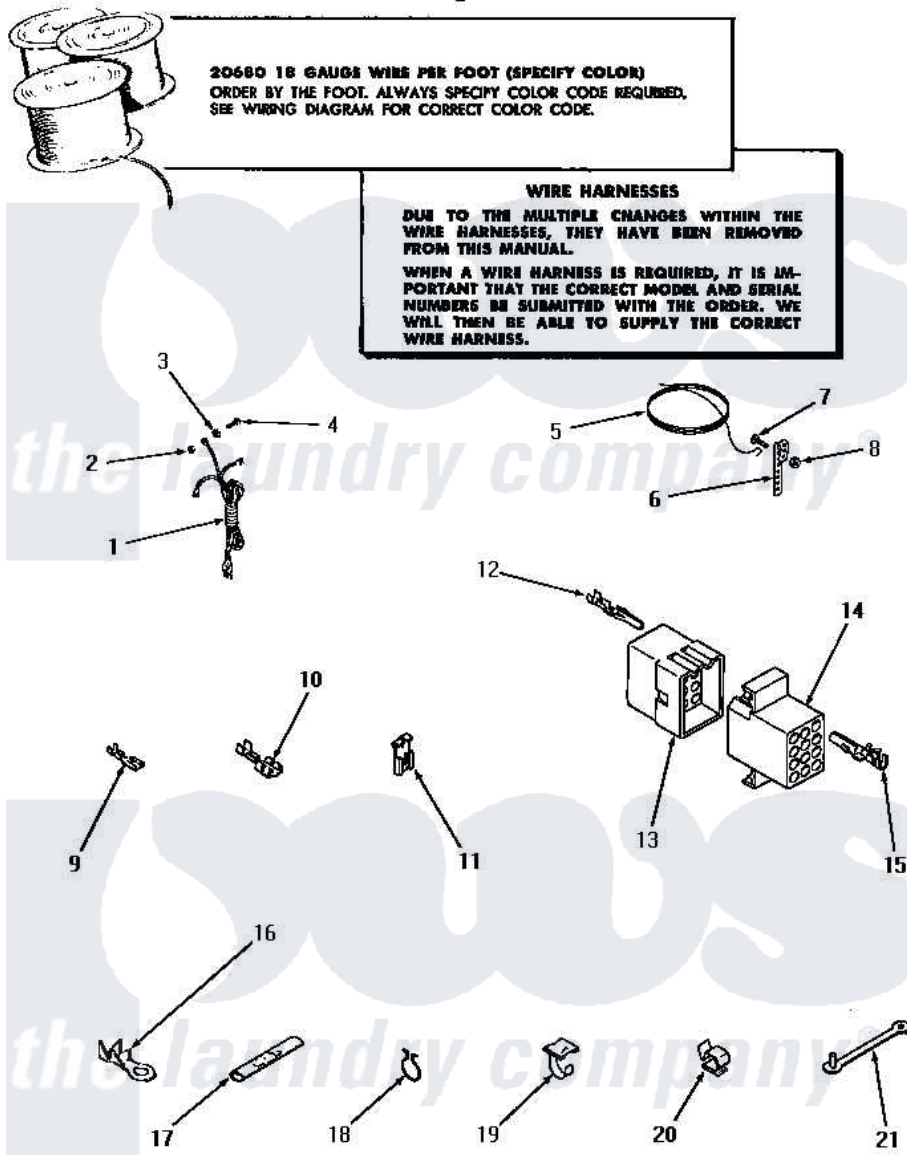

Amana DA9043 23 - POWER CORD, WIRE & TERMINALS

POWER CORD, WIRE AND TERMINALS

Amana [Residential Amana DA9043 Washer Parts](#) Parts Diagram 23 - POWER CORD, WIRE & TERMINALS
 Click on the part number to view part

Item	Original Part Number	Replaced By	Status	Part Description
1	22660		Not Available	POWER CORD AND PLUG
2	03673		Not Available	NUT
3	03815			Lockwasher, No.10 Ext Shk
4	20267			Screw, 10-24 X 3/8 Round
5	Y21429		Not Available	GROUND WIRE
6	21430		Not Available	STRAP,GROUND
7	21431		Not Available	ROUND HEAD SCREW
8	Y20276		Not Available	NUT
9	00112			Terminal, Spade-3/16 Fe
10	Y00119		Not Available	SPADE TERMINAL(18 GAUGE) (1/4 INCH-(1) 18 GAUGE WIRE)
11	Y00120			Terminal, Flag-1/4 Fema
12	Y00116			Terminal, Pin-Male
13	23041			Plug, 6 Circuit
"	23040			Plug-3 Circuit
"	23033			Plug, 9 Circuit

"	23035	Not Available	PLUG,12 CIRCUIT
"	23037		Plug, 15 Circuit
14	23038	Not Available	RECEPTACLE,15 CIRCUIT
"	23036		Receptacle, 12 Circuit
"	23039	697780	Receptacle,
"	23042	Not Available	RECEPTACLE
"	Y23034	26163	Receptacle, 9 Circuit
15	Y00117	5011-XX	093 Female Socket
16	00110		No.10 18 Gauge Wire
17	21091	Not Available	CONNECTOR TWO 1/4 INCH MALE
18	51291		Clip, Wire
19	21793	Not Available	CABLE CLIP
20	21036		Clip, Cable
21	22837	Not Available	STRAP,WIRE