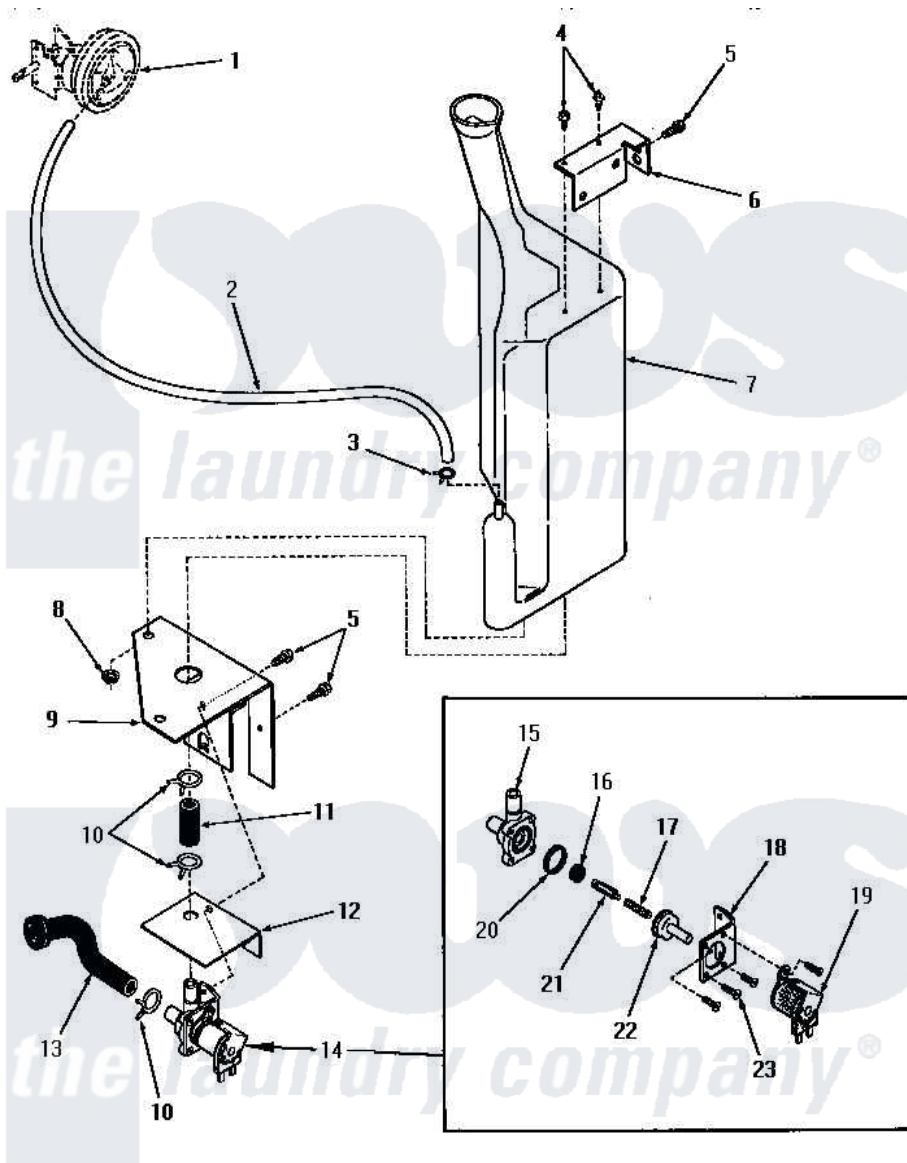

Amana DA9043 24 - RESERVOIR & DRAIN VALVE

RESERVOIR AND DRAIN VALVE
(Through Serial Nos. 5556D39 and 234J7952)

Amana [Residential Amana DA9043 Washer Parts](#) Parts Diagram 24 - RESERVOIR & DRAIN VALVE
Click on the part number to view part

Item	Original Part Number	Replaced By	Status	Part Description
1	Y00000000		Not Available	SEE NOTE PRESSURE SWITCH
2	24444		Not Available	NO LONGER AVAILABLE
3	Y22294	596669		Clamp, Manifold
4	52150	489464		Screw
5	51784		Not Available	SCREW,10B-16 X 1/2 HEX
6	24394		Not Available	UPPER BRACKET
7	24430		Not Available	RESERVOIR
8	24441		Not Available	WIRING DIAGRAM
9	24393		Not Available	LOWER BRACKET
10	80479		Not Available	HOSE CLAMP
11	24440		Not Available	CODE J
12	25044		Not Available	SOLENOID SHIELD
13	24437		Not Available	HOSE
14	24438	68136-47		Shelf Trim
15	24438G		Not Available	BODY
16	24438F		Not Available	SEAL

17	24438C	Not Available	SPRING
18	24438H	Not Available	MOUNTING BRACKET
19	24438A	Not Available	SOLENOID
20	24438E	Not Available	GASKET
21	24438D	Not Available	ARMATURE
22	24438B	Not Available	GUIDE,ARMATURE
23	21561G	Not Available	ROUND HEAD SCREW