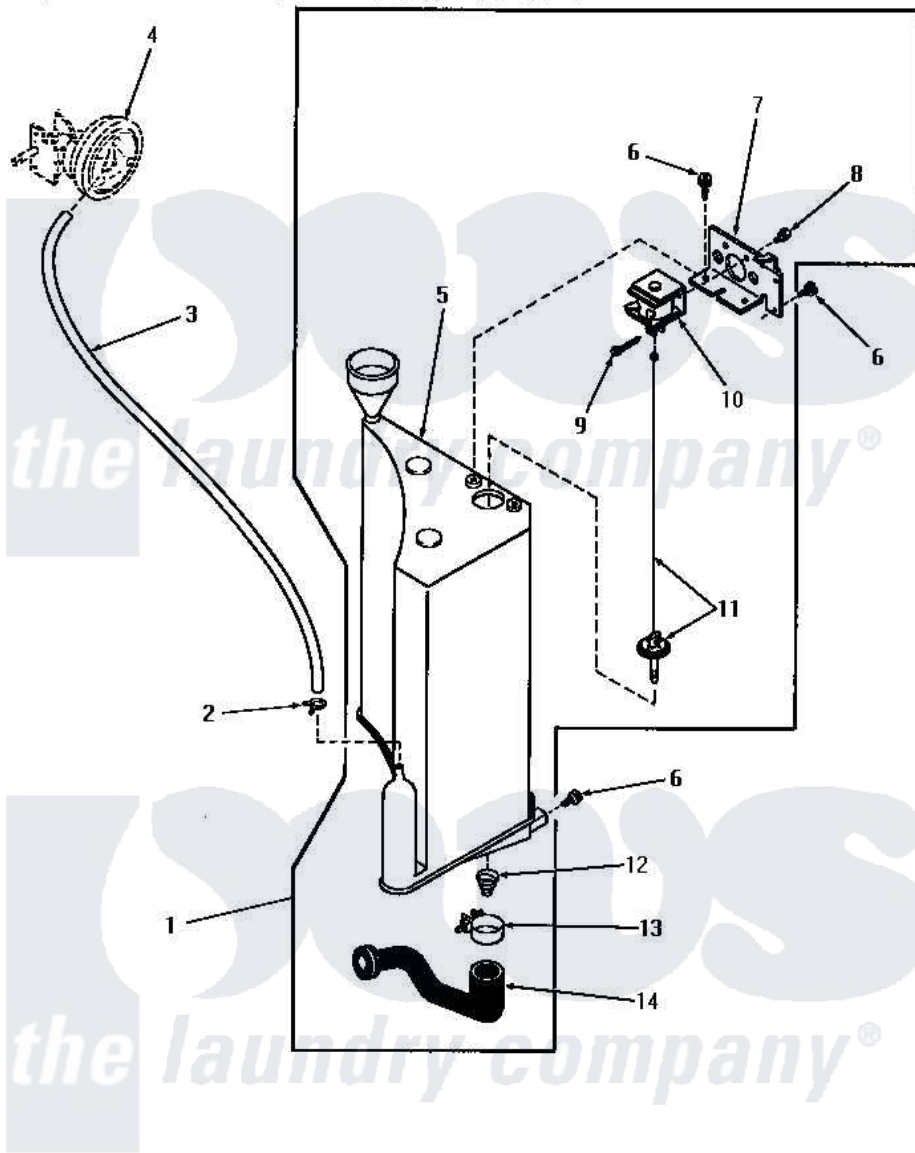

Amana DA9043 25 - RESERVOIR & DRAIN VALVE

RESERVOIR AND DRAIN VALVE (Starting Serial Nos. 5556040 and 234J7953)

Amana [Residential Amana DA9043 Washer Parts](#) Parts Diagram 25 - RESERVOIR & DRAIN VALVE
Click on the part number to view part

Item	Original Part Number	Replaced By	Status	Part Description
1	26003			Assembly, Pressure Tank-Com
2	Y22294	596669		Clamp, Manifold
3	24444		Not Available	NO LONGER AVAILABLE
4	Y00000000		Not Available	SEE NOTE PRESSURE SWITCH
5	25993		Not Available	RESERVOIR
6	51784		Not Available	SCREW, 10B-16 X 1/2 HEX
7	Y26000		Not Available	BRACKET
8	Y03950			Screw, 10-32 x 5/16 Sems
9	20248			Pin, Cotter
10	25999		Not Available	SOLENOID, DRAIN VALVE
11	26244			Assembly, Plunger-Drain Val
12	25997		Not Available	SPRING, DRAIN VALVE
13	20824		Not Available	HOSE CLAMP
14	25998			Hose, Drain-Pressure Ta