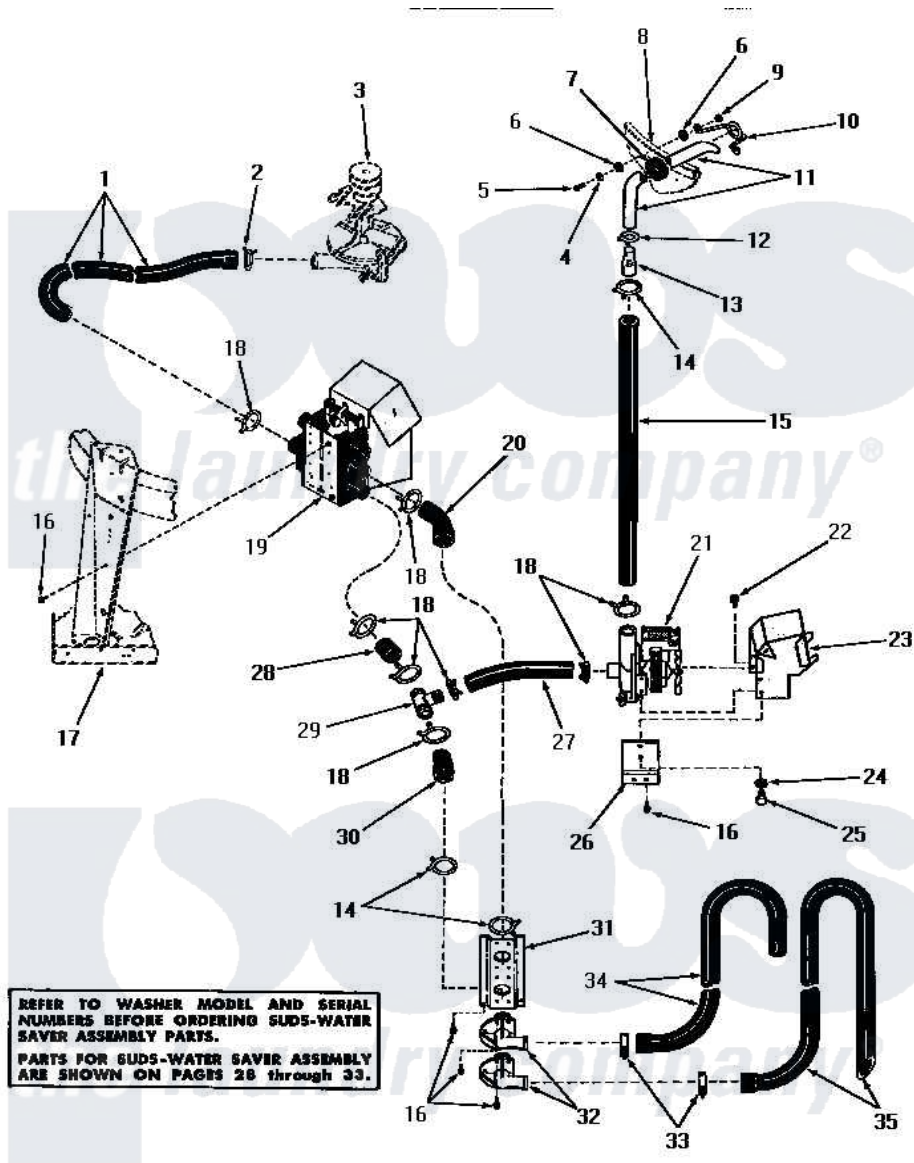

Amana DA9043 27 - SUDS-WATER SAVER ASSY

SUDS-WATER SAVER ASSEMBLY
 (Starting Serial No. 21E23498 and continuing through 239B8618 for Model DA9043
 and 238G7074 for Models DA6223 and DA6073)

Amana [Residential Amana DA9043 Washer Parts](#) Parts Diagram 27 - SUDS-WATER SAVER ASSY
 Click on the part number to view part

Item	Original Part Number	Replaced By	Status	Part Description
1	24575		Not Available	NO LONGER AVAILABLE
2	20210		Not Available	NO LONGER AVAILABLE
3	Y00000000		Not Available	SEE NOTE PUMP ASSEMBLY
4	20492	M0270504		Washer
5	21081			Screw, 10-24 X 1/2 RD H
6	02928		Not Available	WASHER
7	20118		Not Available	GROMMET,1982 INV
8	Y00000000		Not Available	SEE NOTE DRAIN TUB
9	21080		Not Available	NUT
10	22355		Not Available	RETURN HOSE SUPPORT
11	22356	WR71X10754		Shelf Front All White 22356 I
12	Y22671		Not Available	HOSE CLAMP
13	21086		Not Available	CODE J
14	Y03698		Not Available	CLAMP xREPLACE
15	25782		Not Available	PUMP OUTLET RETURN HOSE

16	51784	Not Available	SCREW, 10B-16 X 1/2 HEX
17	Y00000000	Not Available	SEE NOTE CHASSIS
18	21372	21-372	Sampling Tube
19	25053	Not Available	SUDS-WATER SAVER VALVE ASSEMBL
20	24574	Not Available	WIRING DIAGRAM
21	Y10530	Not Available	MOTOR AND PUMP ASSEMBLY
22	23222	3177991	Screw
23	25839	Not Available	SHIELD
24	02431		Lockwasher, 1/4 Ext Shk
25	02422		Screw, 1/4-20 X 1/2 HeX
26	25779	Not Available	MOUNTING BRACKET
27	25783	Not Available	TEE-TO-PUMP HOSE
28	10430	Not Available	VALVE-TO-TEE HOSE
29	25781	Not Available	TEE
30	25780	WD12X27	Cam Lever
31	23560	Not Available	BRACKET
32	23553	Not Available	ELBOW, DRAIN HOSE-PLAST
33	20211	285655	Clamp, Hose
34	20240		Hose, M/F 29219
35	22627	33-7806N	Seal Assembly