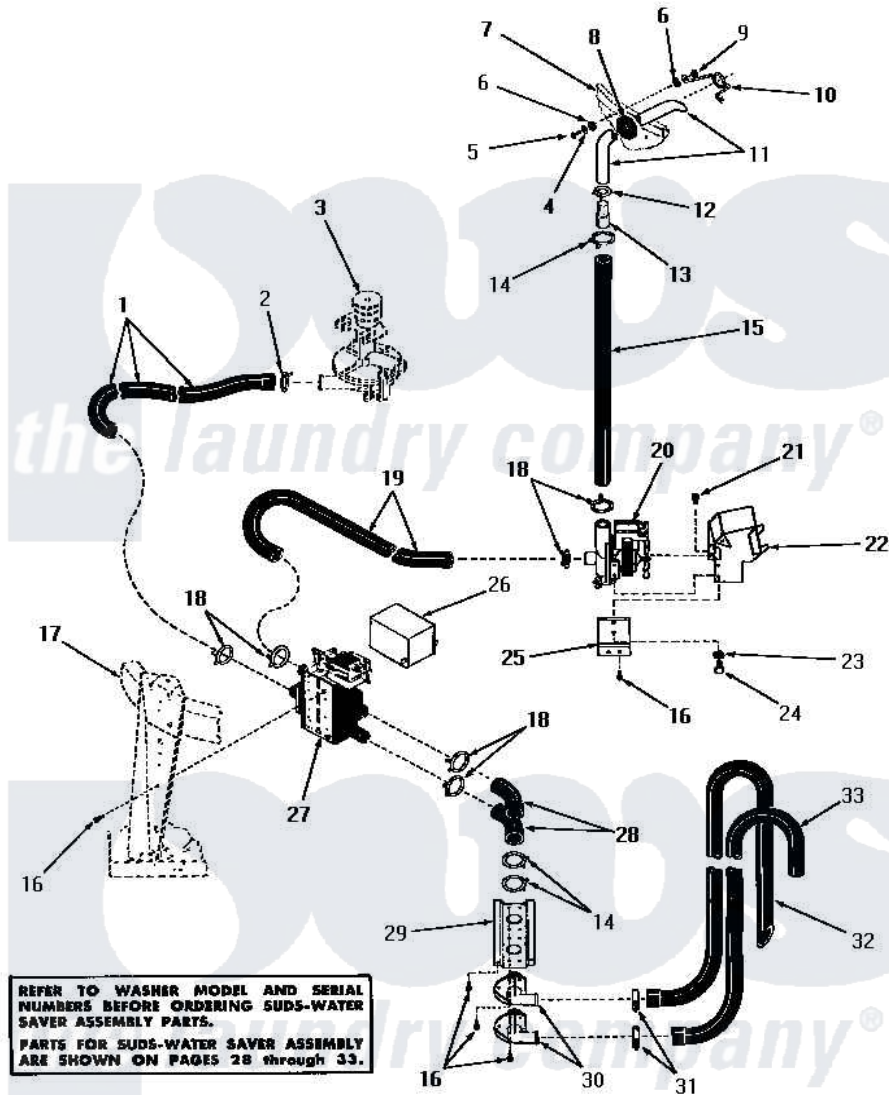

Amana DA9043 28 - SUDS-WATER SAVER ASSY

SUDS-WATER SAVER ASSEMBLY
 (Starting with Serial Nos. 239B8619 for Model DA9043
 and 238G7075 for Models DA6223 and DA6073,
 and Models FA9103 and DA9103)

Amana [Residential Amana DA9043 Washer Parts](#) Parts Diagram 28 - SUDS-WATER SAVER ASSY
 Click on the part number to view part

Item	Original Part Number	Replaced By	Status	Part Description
1	24575		Not Available	NO LONGER AVAILABLE
2	20210		Not Available	NO LONGER AVAILABLE
3	Y00000000		Not Available	SEE NOTE PUMP ASSEMBLY
4	20492	M0270504		Washer
5	21081			Screw, 10-24 X 1/2 RD H
6	02928		Not Available	WASHER
7	Y00000000		Not Available	SEE NOTE DRAIN TUB
8	20118		Not Available	GROMMET,1982 INV
9	21080		Not Available	NUT
10	22355		Not Available	RETURN HOSE SUPPORT
11	22356	WR71X10754		Shelf Front All White 22356 I
12	Y22671		Not Available	HOSE CLAMP
13	21086		Not Available	CODE J
14	Y03698		Not Available	CLAMP xREPLACE
15	25782		Not Available	PUMP OUTLET RETURN HOSE

16	51784	Not Available	SCREW,10B-16 X 1/2 HEX
17	Y00000000	Not Available	SEE NOTE CHASSIS
18	21372	21-372	Sampling Tube
19	26052	Not Available	VALVE-TO-PUMP HOSE
20	Y10530	Not Available	MOTOR AND PUMP ASSEMBLY
21	23222	3177991	Screw
22	25839	Not Available	SHIELD
23	02431		Lockwasher, 1/4 Ext Shk
24	02422		Screw, 1/4-20 X 1/2 HeX
25	25779	Not Available	MOUNTING BRACKET
26	26053	Not Available	SHIELD
27	23848	Not Available	VALVE
28	23845	Not Available	TEE-TO-ELBOW HOSE
29	23560	Not Available	BRACKET
30	23553	Not Available	ELBOW,DRAIN HOSE-PLAST
31	20211	285655	Clamp, Hose
32	22627	33-7806N	Seal Assembly
33	20240		Hose, M/F 29219