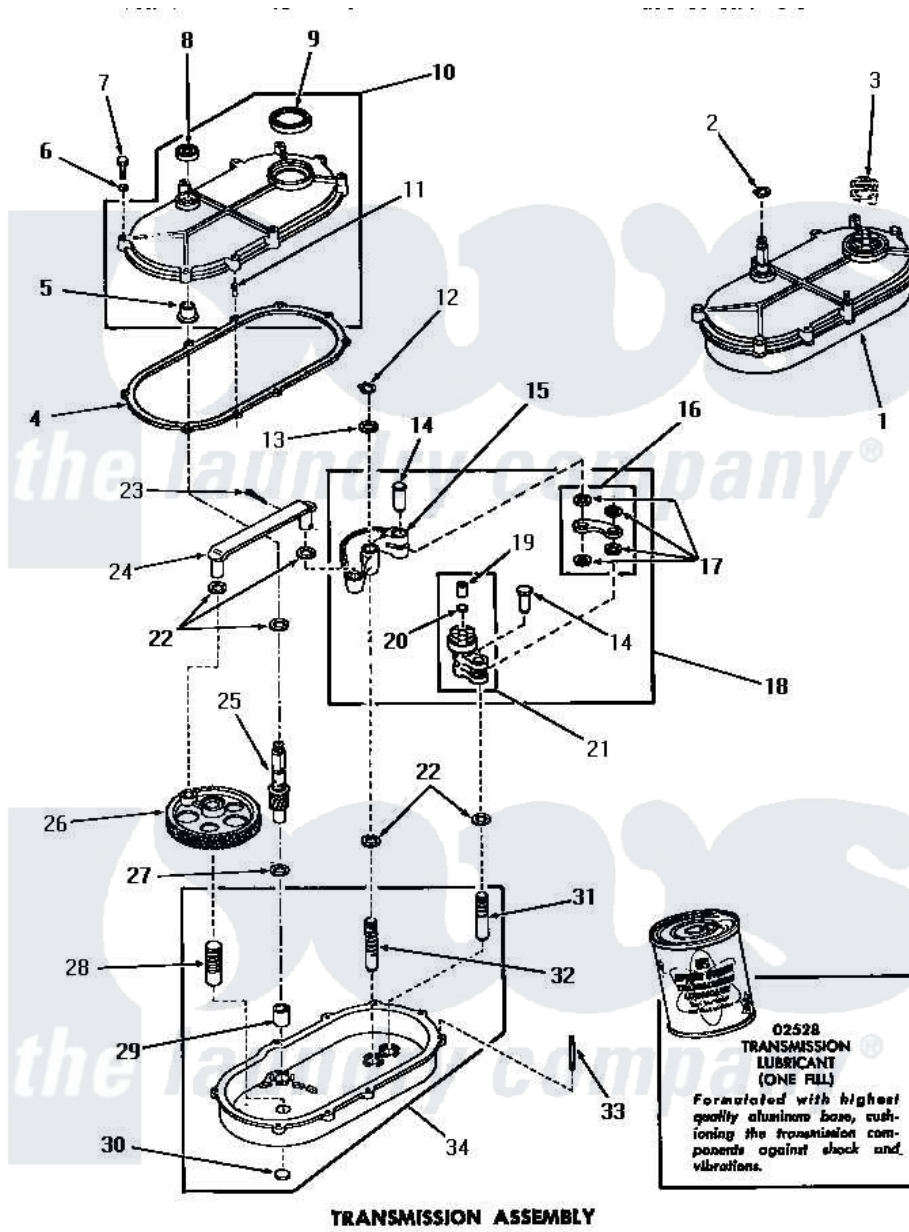

# Amana DA9043 29 - TRANSMISSION ASSY

**TRANSMISSION ASSEMBLY**

Amana [Residential Amana DA9043 Washer Parts](#) Parts Diagram 29 - TRANSMISSION ASSY  
 Click on the part number to view part

Item	Original Part Number	Replaced By	Status	Part Description
1	<a href="#">23828</a>			Assembly, Transmission
2	<a href="#">23751</a>			Ring, Retaining
3	Y00000000		Not Available	SEE NOTE SHIFT CLUTCH
4	<a href="#">20059</a>			Gasket
5	<a href="#">20082</a>			Bearing
6	<a href="#">03189</a>			LoCkwasher, 1/4 Std-C P
7	20257		Not Available	SCREW, 1/4-20 X 1-1/4 H
8	<a href="#">20200</a>			Seal
9	<a href="#">20199</a>			Seal
10	20216		Not Available	ASSY, TRANSMISSION COVE
11	20197		Not Available	DOWEL PIN
12	<a href="#">23751</a>			Ring, Retaining
13	20212	<a href="#">35092</a>		Washer, 3628id X 1.00 X .056
14	<a href="#">01690</a>			Pin, Link
15	05005	<a href="#">05005P</a>		Assembly
16	Y04999		Not Available	LINK

17	20212	<a href="#">35092</a>	Washer, 3628id X 1.00 X .056
18	<a href="#">20220</a>		Assembly, Rocker Arm
19	01711	Not Available	BEARING
20	<a href="#">Y02479</a>		Disc, Expansion
21	20219	<a href="#">30927P</a>	Assembly Clutch Arm
22	<a href="#">01791</a>		Washer, .626 X 1.125 X1
23	<a href="#">02578</a>		Pin, Cotter
24	03969	<a href="#">03969P</a>	Rod Connecting
25	<a href="#">23645</a>		Pinion
26	02175	Not Available	GEAR,CRANK
27	20198	<a href="#">41813</a>	Csa 20198 20 4w 19 Deg Cc
28	03477	Not Available	PIN
29	<a href="#">01993</a>		Bearing, 7/8odx5/8id
30	<a href="#">Y02769</a>		Disc
31	01688	Not Available	PIN
32	24817	Not Available	PIN,ROCKER ARM
33	20155	Not Available	STUD,DOUBLE END 1/4-20
34	23927	Not Available	ASSY,TRANSMISSION xREPLACE
NI	02528	<a href="#">02528P</a>	Grease Transmission Mobil 209