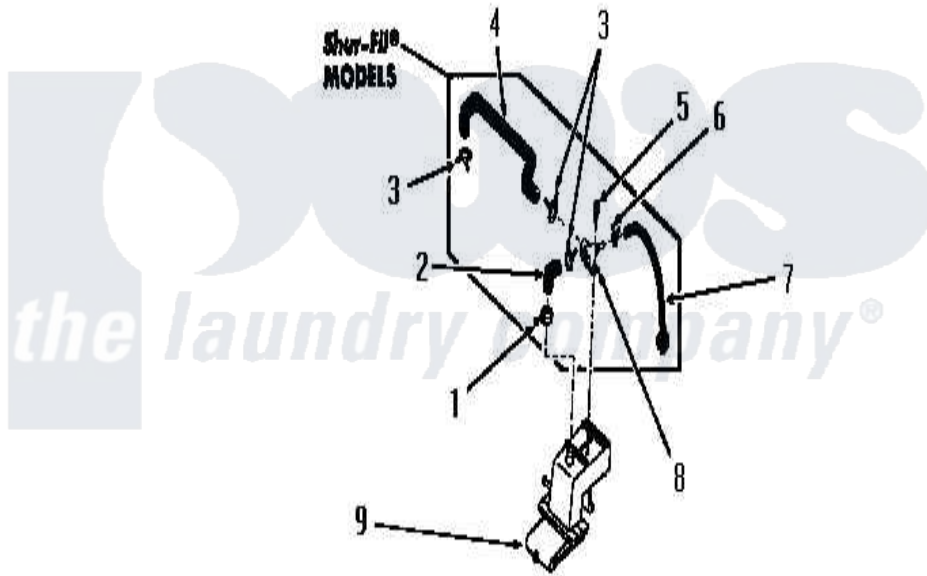

# Amana DA9043 30 - WATER INLET & FILLER HOSE

## WATER INLET AND FILLER HOSE

(Shur-Fil® MODELS — through Serial No. 21N92779)

Amana [Residential Amana DA9043 Washer Parts](#) Parts Diagram 30 - WATER INLET & FILLER HOSE  
 Click on the part number to view part

Item	Original Part Number	Replaced By	Status	Part Description
"	NOTE:		Not Available	ALTHOUGH THESE MIXING VALVES DIFFER IN APPEARANCE, THEY ARE COMPLETELY INTERCHANGEABLE, AS COMPLETE ASSEMBLIES, WHEN IDENTIFIED BY THE SAME PART NUMBER. USE C
1	25988	<a href="#">596669</a>		Clamp, Manifold
2	24432		Not Available	FILLER ELBOW HOSE
3	80479		Not Available	HOSE CLAMP
4	24445		Not Available	FILLER HOSE
5	23628	<a href="#">489464</a>		Screw
6	Y22294	<a href="#">596669</a>		Clamp, Manifold
7	24439	<a href="#">204439</a>		Screw And Fstner Assembly
8	24275		Not Available	TEE,INLET xREPLACE
9	23366		Not Available	ASSY,WATER INLET