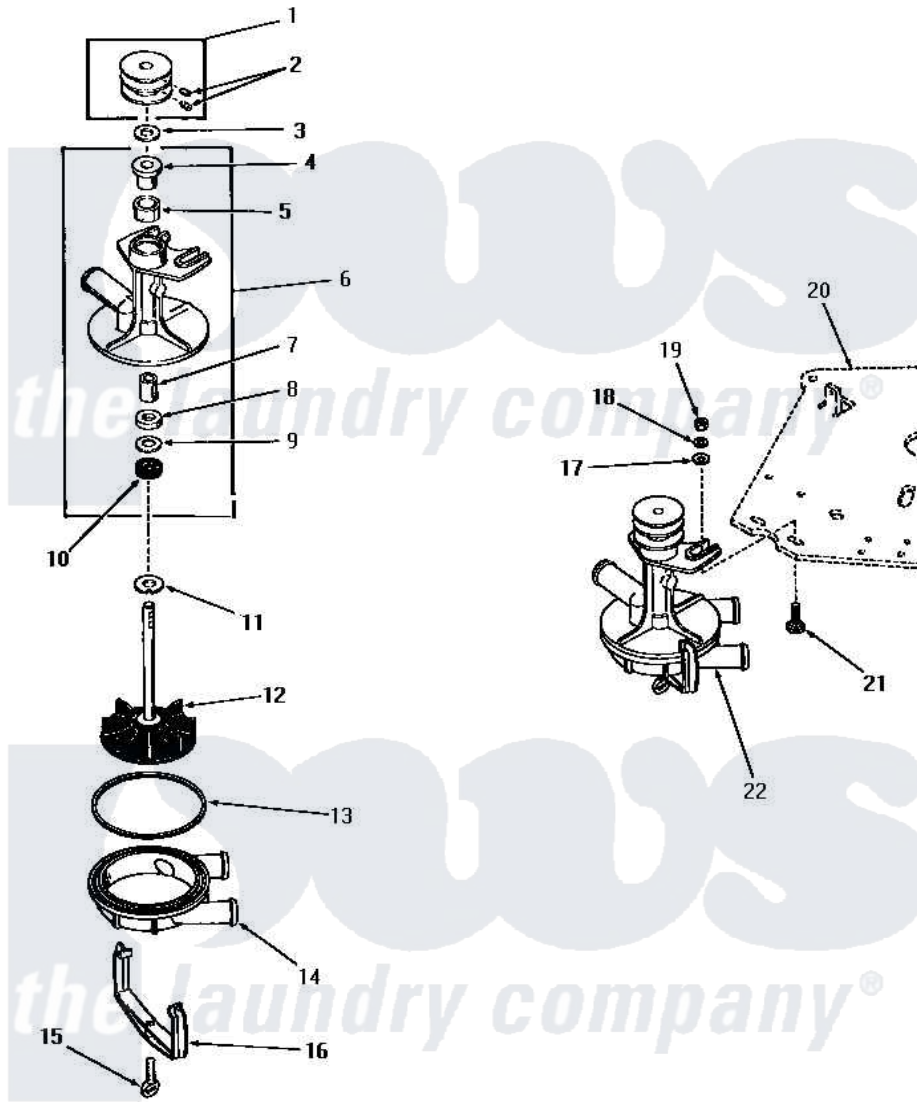

Amana DA9101 01 - 23907 & 24304 PUMP ASSEMBLIES

23907 AND 24304 PUMP ASSEMBLIES

Amana [Residential Amana DA9101 Washer Parts](#) Parts Diagram 01 - 23907 & 24304 PUMP ASSEMBLIES
 Click on the part number to view part

Item	Original Part Number	Replaced By	Status	Part Description
1	23902		Not Available	ASSY,PULLEY
2	23960		Not Available	SCREW,1/4-20 X5/16 HEX
3	23897		Not Available	WASHER,.566IDX1.00ODX1
4	23882		Not Available	BEARING
5	26478			Wick
6	23901		Not Available	ASSY,PUMP BODY
7	23883		Not Available	BEARING
8	23885		Not Available	WASHER,8/16IDX1.00ODX.
9	23887		Not Available	WASHER,37/64IDX63/64OD
10	23900			Seal
11	23886		Not Available	WASHER,.578IDX1.25ODX1
12	23898			Assembly, Impeller
13	23892		Not Available	GASKET
14	23877		Not Available	BOTTOM,PUMP
15	20161			Screw, 5/16-18 X 1-1/16
16	23879			Clamp, Pump

17	20176		Washer, .2656 ID x 9/16 OD
18	03189		LoCkwasher, 1/4 Std-C P
19	20275	27001225	Nut, Jam Mid Lock 1/4-20
20	Y00000000	Not Available	SEE NOTE MOUNTING PLATE
21	24390		Bolt
22	23907	Not Available	ASSY,PUMP
NI	211P3		Kit, Pump Repair