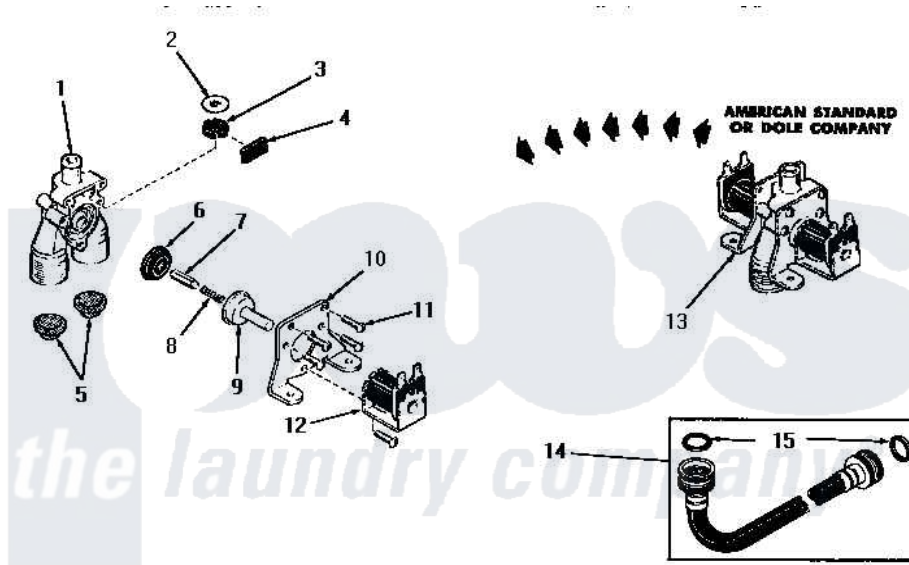

Amana DA9101 02 - 24596 & 24597 MIXING VALVE ASSEMBLIES

24596 and 24597 MIXING VALVE ASSEMBLIES

Amana [Residential Amana DA9101 Washer Parts](#) Parts Diagram 02 - 24596 & 24597 MIXING VALVE ASSEMBLIES
 Click on the part number to view part

Item	Original Part Number	Replaced By	Status	Part Description
1	20678		Not Available	BODY, VALVE
2	23224G		Not Available	DIFFUSER
3	21187C		Not Available	REGULATOR, FLOW
"	23224C			Regulator, Flow
4	21561D		Not Available	PLUG
5	20181-0		Not Available	INLET SCREEN
6	23224F		Not Available	DIAPHRAGM
7	23224D			Armature
8	23224E		Not Available	SPRING
9	23224B		Not Available	GUIDE
10	21561E		Not Available	MOUNTING BRACKET
11	21561G		Not Available	ROUND HEAD SCREW
12	21714A		Not Available	SOLENOID
13	Y00000000		Not Available	SEE NOTE MIXING VALVE ASSEMBLY
14	20241	EZ20241		20 x 24 x 1 Filter 1 Metal Side
15	20290	Y013783		Washer, Inlet Hose

16	24596Q	Not Available	VALVE BODY
17	Y00000000	Not Available	SEE NOTE INSTALL WITH CONCAVE SURFACE DOWN TOWARD VALVE BODY
18	24596L	Not Available	OUTLET FITTING GASKET
19	24596N	Not Available	OUTLET FITTING PLATE
20	24596P	Not Available	SCREW
21	24596M	Not Available	OUTLET FITTING
22	24596J	Not Available	REGULATOR, FLOW
"	24597J	Not Available	FLOW REGULATOR
23	24596H	Not Available	DIAPHRAGM
24	24596G	Not Available	ARMATURE
25	24596F	Not Available	SPRING
26	24596E	Not Available	GUIDE
27	24596D	Not Available	GUIDE SLEEVE
28	24596A	Not Available	SOLENOID
29	24596C	Not Available	MOUNTING BRACKET
30	24596B	Not Available	SOLENOID SLEEVE
31	Y00000000	Not Available	SEE NOTE MIXING VALVE ASSEMBLY