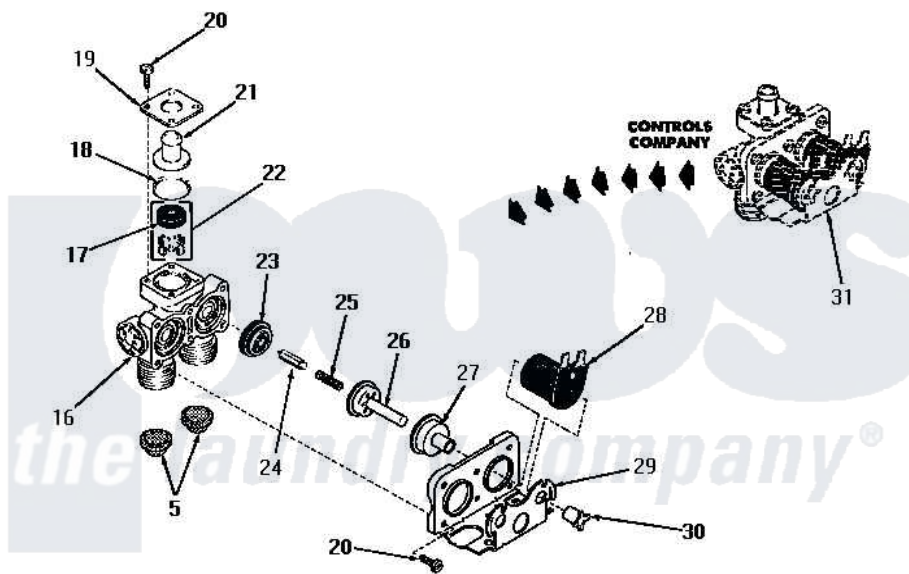

Amana DA9101 02 - 24596 & 24597 MIXING VALVE ASSEMBLIES

24596 and 24597 MIXING VALVE ASSEMBLIES

Amana [Residential Amana DA9101 Washer Parts](#) Parts Diagram 02 - 24596 & 24597 MIXING VALVE ASSEMBLIES
 Click on the part number to view part

Item	Original Part Number	Replaced By	Status	Part Description
1	20678		Not Available	BODY, VALVE
2	23224G		Not Available	DIFFUSER
3	21187C		Not Available	REGULATOR, FLOW
"	23224C			Regulator, Flow
4	21561D		Not Available	PLUG
5	20181-0		Not Available	INLET SCREEN
6	23224F		Not Available	DIAPHRAGM
7	23224D			Armature
8	23224E		Not Available	SPRING
9	23224B		Not Available	GUIDE
10	21561E		Not Available	MOUNTING BRACKET
11	21561G		Not Available	ROUND HEAD SCREW
12	21714A		Not Available	SOLENOID
13	Y00000000		Not Available	SEE NOTE MIXING VALVE ASSEMBLY
14	20241	EZ20241		20 x 24 x 1 Filter 1 Metal Side
15	20290	Y013783		Washer, Inlet Hose

16	24596Q	Not Available	VALVE BODY
17	Y00000000	Not Available	SEE NOTE INSTALL WITH CONCAVE SURFACE DOWN TOWARD VALVE BODY
18	24596L	Not Available	OUTLET FITTING GASKET
19	24596N	Not Available	OUTLET FITTING PLATE
20	24596P	Not Available	SCREW
21	24596M	Not Available	OUTLET FITTING
22	24596J	Not Available	REGULATOR, FLOW
"	24597J	Not Available	FLOW REGULATOR
23	24596H	Not Available	DIAPHRAGM
24	24596G	Not Available	ARMATURE
25	24596F	Not Available	SPRING
26	24596E	Not Available	GUIDE
27	24596D	Not Available	GUIDE SLEEVE
28	24596A	Not Available	SOLENOID
29	24596C	Not Available	MOUNTING BRACKET
30	24596B	Not Available	SOLENOID SLEEVE
31	Y00000000	Not Available	SEE NOTE MIXING VALVE ASSEMBLY