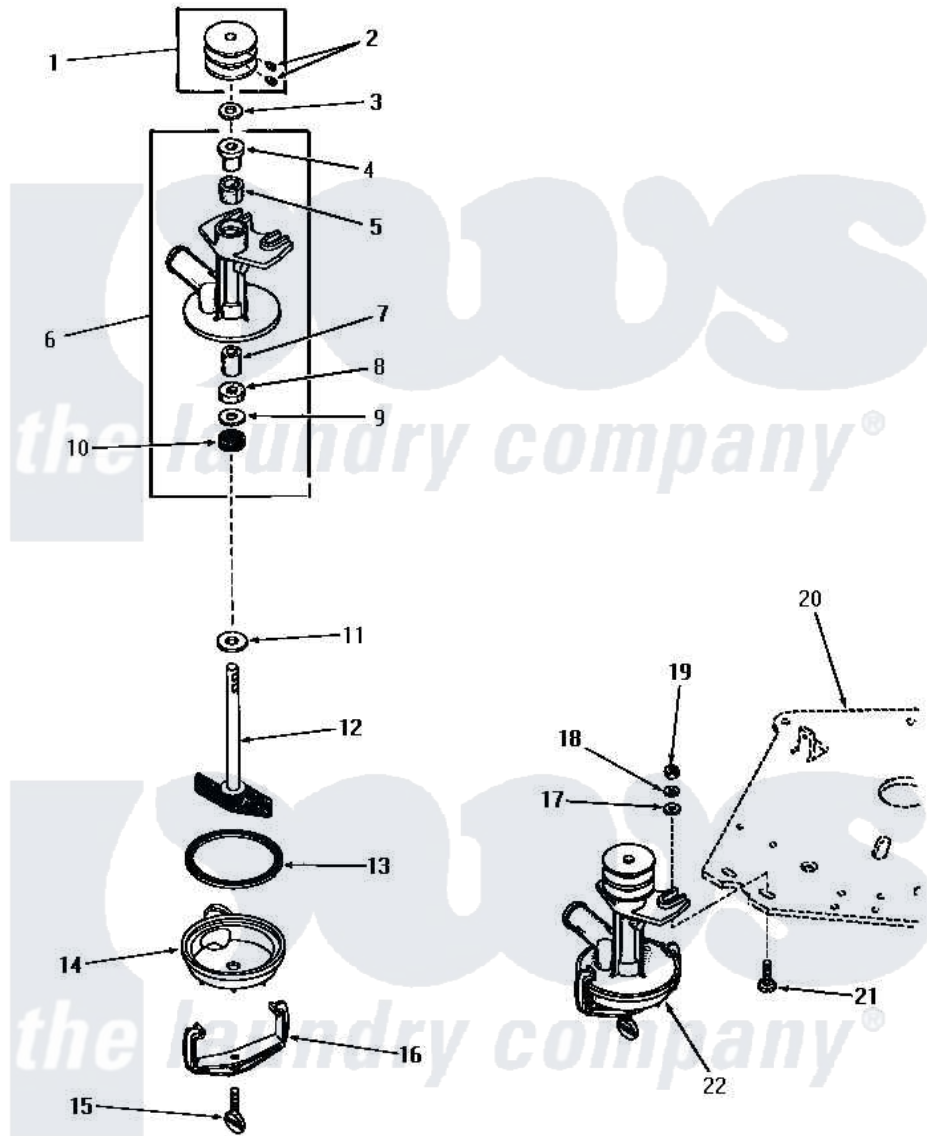

Amana DA9101 03 - 25178 PUMP ASSY

25178 PUMP ASSEMBLY

Amana [Residential Amana DA9101 Washer Parts](#) Parts Diagram 03 - 25178 PUMP ASSY
 Click on the part number to view part

Item	Original Part Number	Replaced By	Status	Part Description
1	23770		Not Available	ASSY,PULLEY
2	02771			Screw, 1/4-20 x 3/8 Hex S
3	20098			Washer, .440idx7/8odx1/
4	20072			Bearing
5	26479			Wick
6	20763		Not Available	PUMP BODY
7	20071			Bearing
8	20094			Packing Material
9	20093			Washer, 29/64 ID x 63/64 OD
10	20095			Seal
11	20099			Washer, .440idx1.125odx
12	04372		Not Available	ASSY,IMPELLER
13	20097		Not Available	GASKET
14	04316		Not Available	BOTTOM,PUMP
15	20161			Screw, 5/16-18 X 1-1/16
16	20066			Clamp, Pump

17	20176		Washer, .2656 ID x 9/16 OD
18	03189		LoCkwasher, 1/4 Std-C P
19	20275	27001225	Nut, Jam Mid Lock 1/4-20
20	Y00000000	Not Available	SEE NOTE MOUNTING PLATE
21	24390		Bolt
22	25178	Not Available	ASSY,PUMP
NI	131P3		Kit, Pump Kt85