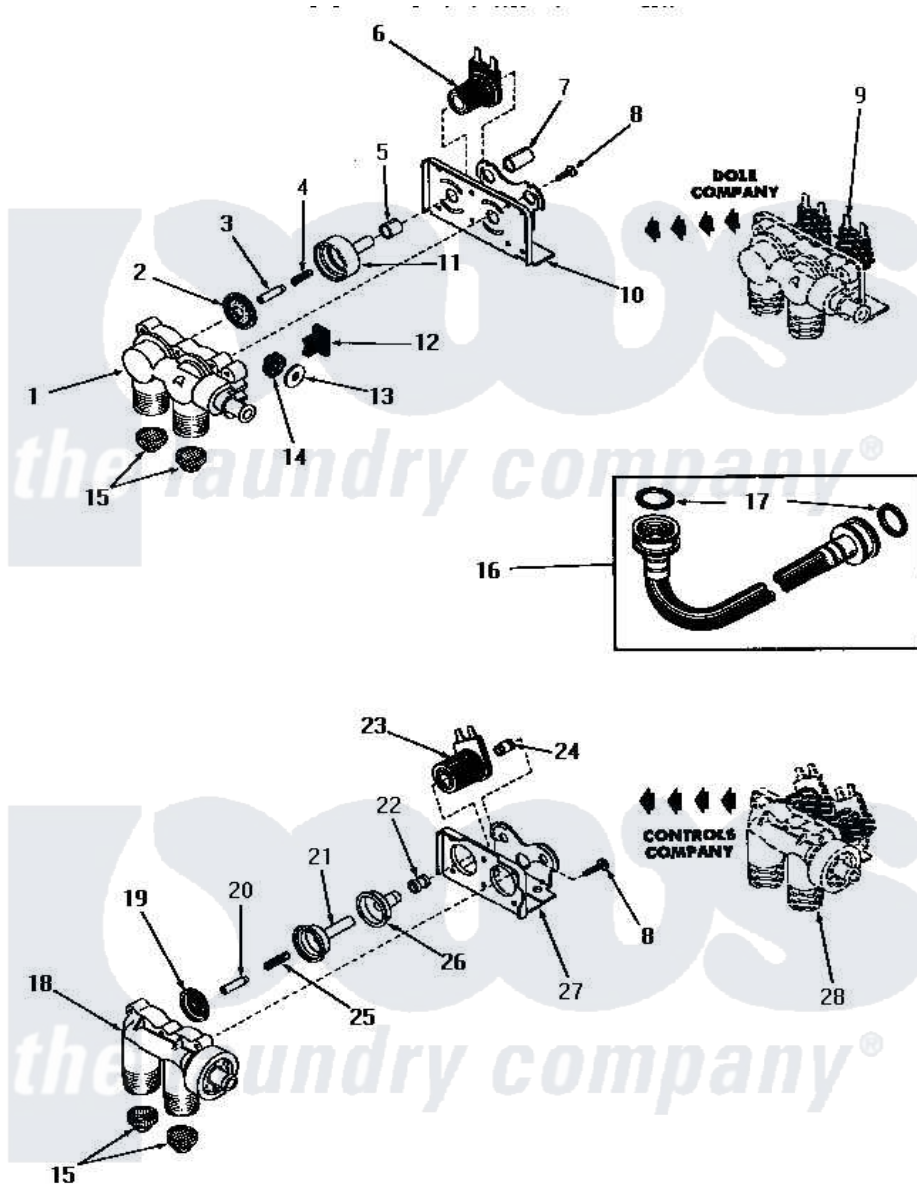

Amana DA9101 04 - 25832 & 25833 MIXING VALVE ASSEMBLIES

25832 and 25833 MIXING VALVE ASSEMBLIES

Amana [Residential Amana DA9101 Washer Parts](#) Parts Diagram 04 - 25832 & 25833 MIXING VALVE ASSEMBLIES
 Click on the part number to view part

Item	Original Part Number	Replaced By	Status	Part Description
1	24125			Body, Valve
2	24134		Not Available	DIAPHRAGM
3	24132		Not Available	ARMATURE
4	24131		Not Available	SPRING
5	24129		Not Available	SLEEVE, SHORT
6	24126	33930		Valve, Mixing
7	24128		Not Available	SLEEVE, LONG
8	25817C		Not Available	SCREW
9	Y00000000		Not Available	SEE NOTE MIXING VALVE ASSEMBLY
10	Y24127		Not Available	MOUNTING BRACKET
11	24130			Guide, Armature
12	Y24135		Not Available	PLUG, FLOW REGULATOR
13	23224G		Not Available	DIFFUSER
14	23224C			Regulator, Flow
15	24122	22002960		Strainer, Washer Inlet
16	20241	EZ20241		20 x 24 x 1 Filter 1 Metal Side

17	20290	Y013783	Washer, Inlet Hose
18	Y24124	Not Available	VALVE BODY
19	25817K	Not Available	DIAPHRAGM
20	25817H	Not Available	ARMATURE
21	25817F	Not Available	ARMATURE GUIDE
22	25817D	Not Available	SLEEVE ADAPTER
23	24596A	Not Available	SOLENOID
24	25817M	Not Available	SOLENOID PLUG
25	25817G	Not Available	SPRING
26	25817E	Not Available	SLEEVE, GUIDE xREPLACE
27	25817B	Not Available	MOUNTING BRACKET
28	Y00000000	Not Available	SEE NOTE MIXING VALVE ASSEMBLY