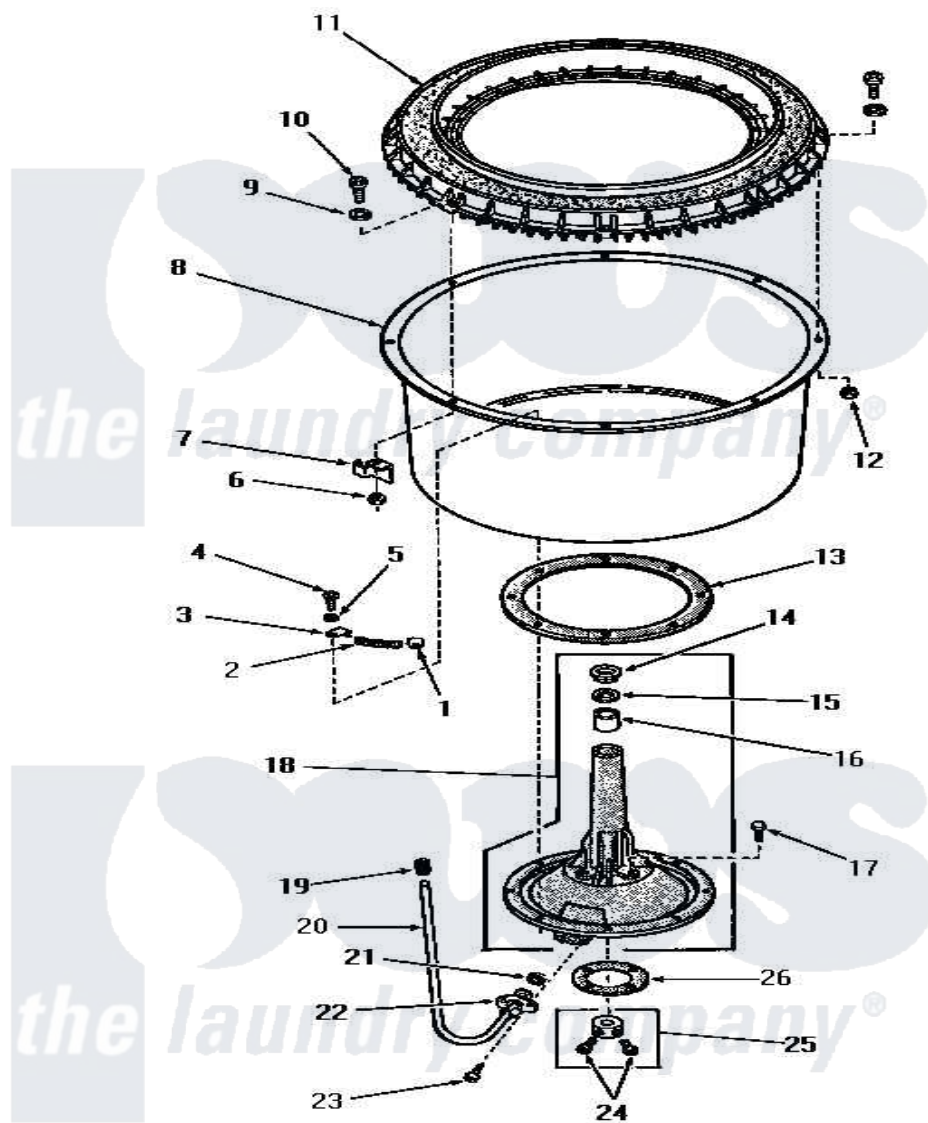

Amana DA9101 06 - AGITATOR POST & SPIN TUB

AGITATOR POST AND SPIN TUB

Amana [Residential Amana DA9101 Washer Parts](#) Parts Diagram 06 - AGITATOR POST & SPIN TUB
 Click on the part number to view part

Item	Original Part Number	Replaced By	Status	Part Description
1	22446			Clip
2	22144			Spring
3	22447			Clip
4	20260			Screw, 5/16-18 X 3/4 RD
5	20121		Not Available	GASKET
6	26678			Nut, Self-Locking
7	22025			Bracket
8	25976		Not Available	TUB,SPIN-SS
9	25100			Washer, 17/64 ID x 1/2 OD
10	25251	EZ25251		25 x 25 x 1 Filter 1 Metal Side
11	24931		Not Available	BALANCE RING
12	25250			Nut, 1/4-20 Hex Nyllock
13	20122			Gasket
14	23685			Bearing
15	23684			Seal
16	23686			Bearing

17	20261		Screw, Cap
18	26016	2-6016	Wheel 71/2x6
19	22351		Sleeve
20	25980		Tube, Sediment
21	20110		Gasket
22	26046		Bracket, Sediment Tube
23	20852	Not Available	SCREW,10-24 X 1/2 HEX
24	23481	02422	Screw, 1/4-20 X 1/2 HeX
25	20377		Collar Assembly
26	20120		Gasket
NI	243P3	Not Available	KIT,AGITATOR POST